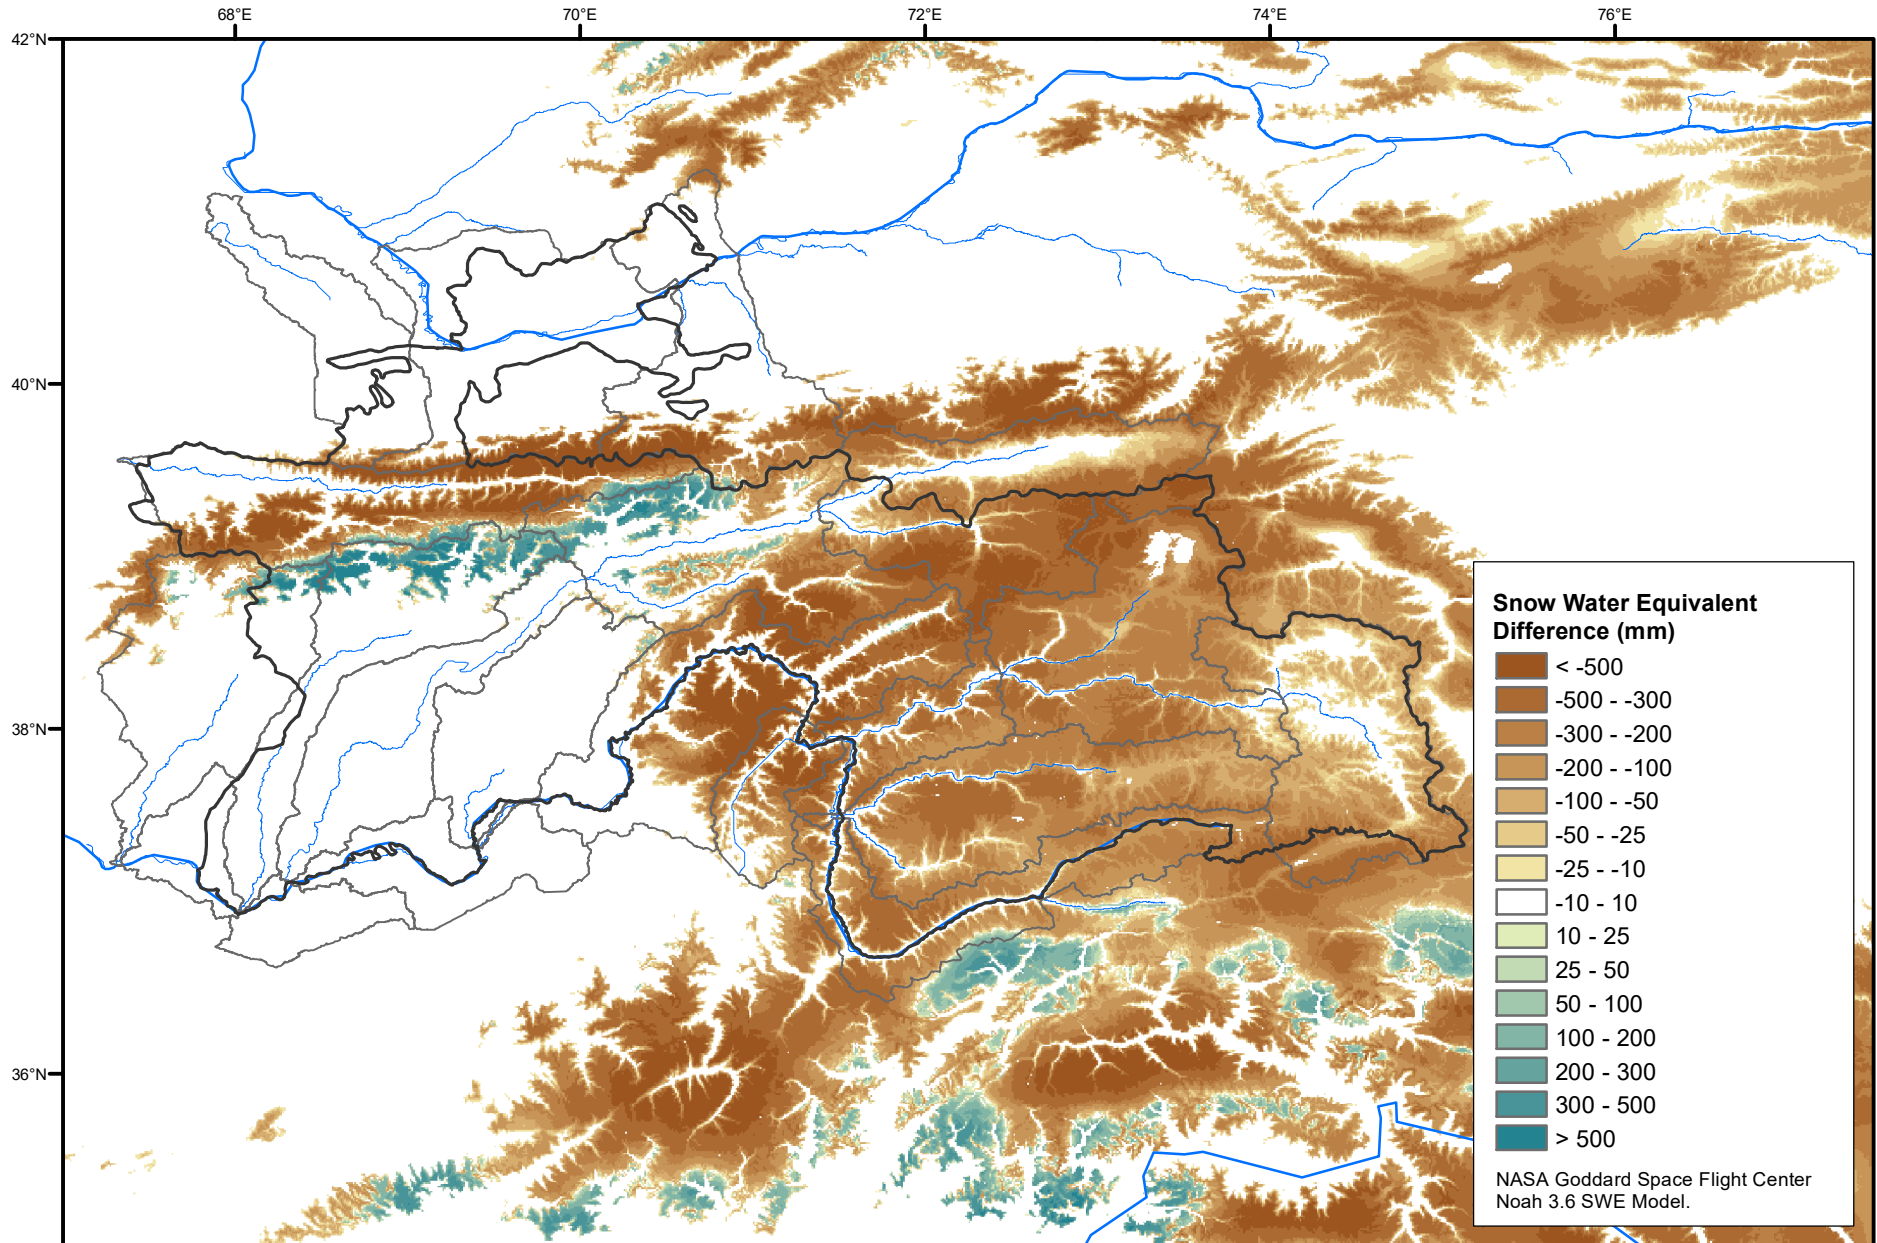

Daily Snow Water Equivalent Difference Anomaly

May 29, 2020 minus Average (2002-2016)

Map created by USGS/EROS