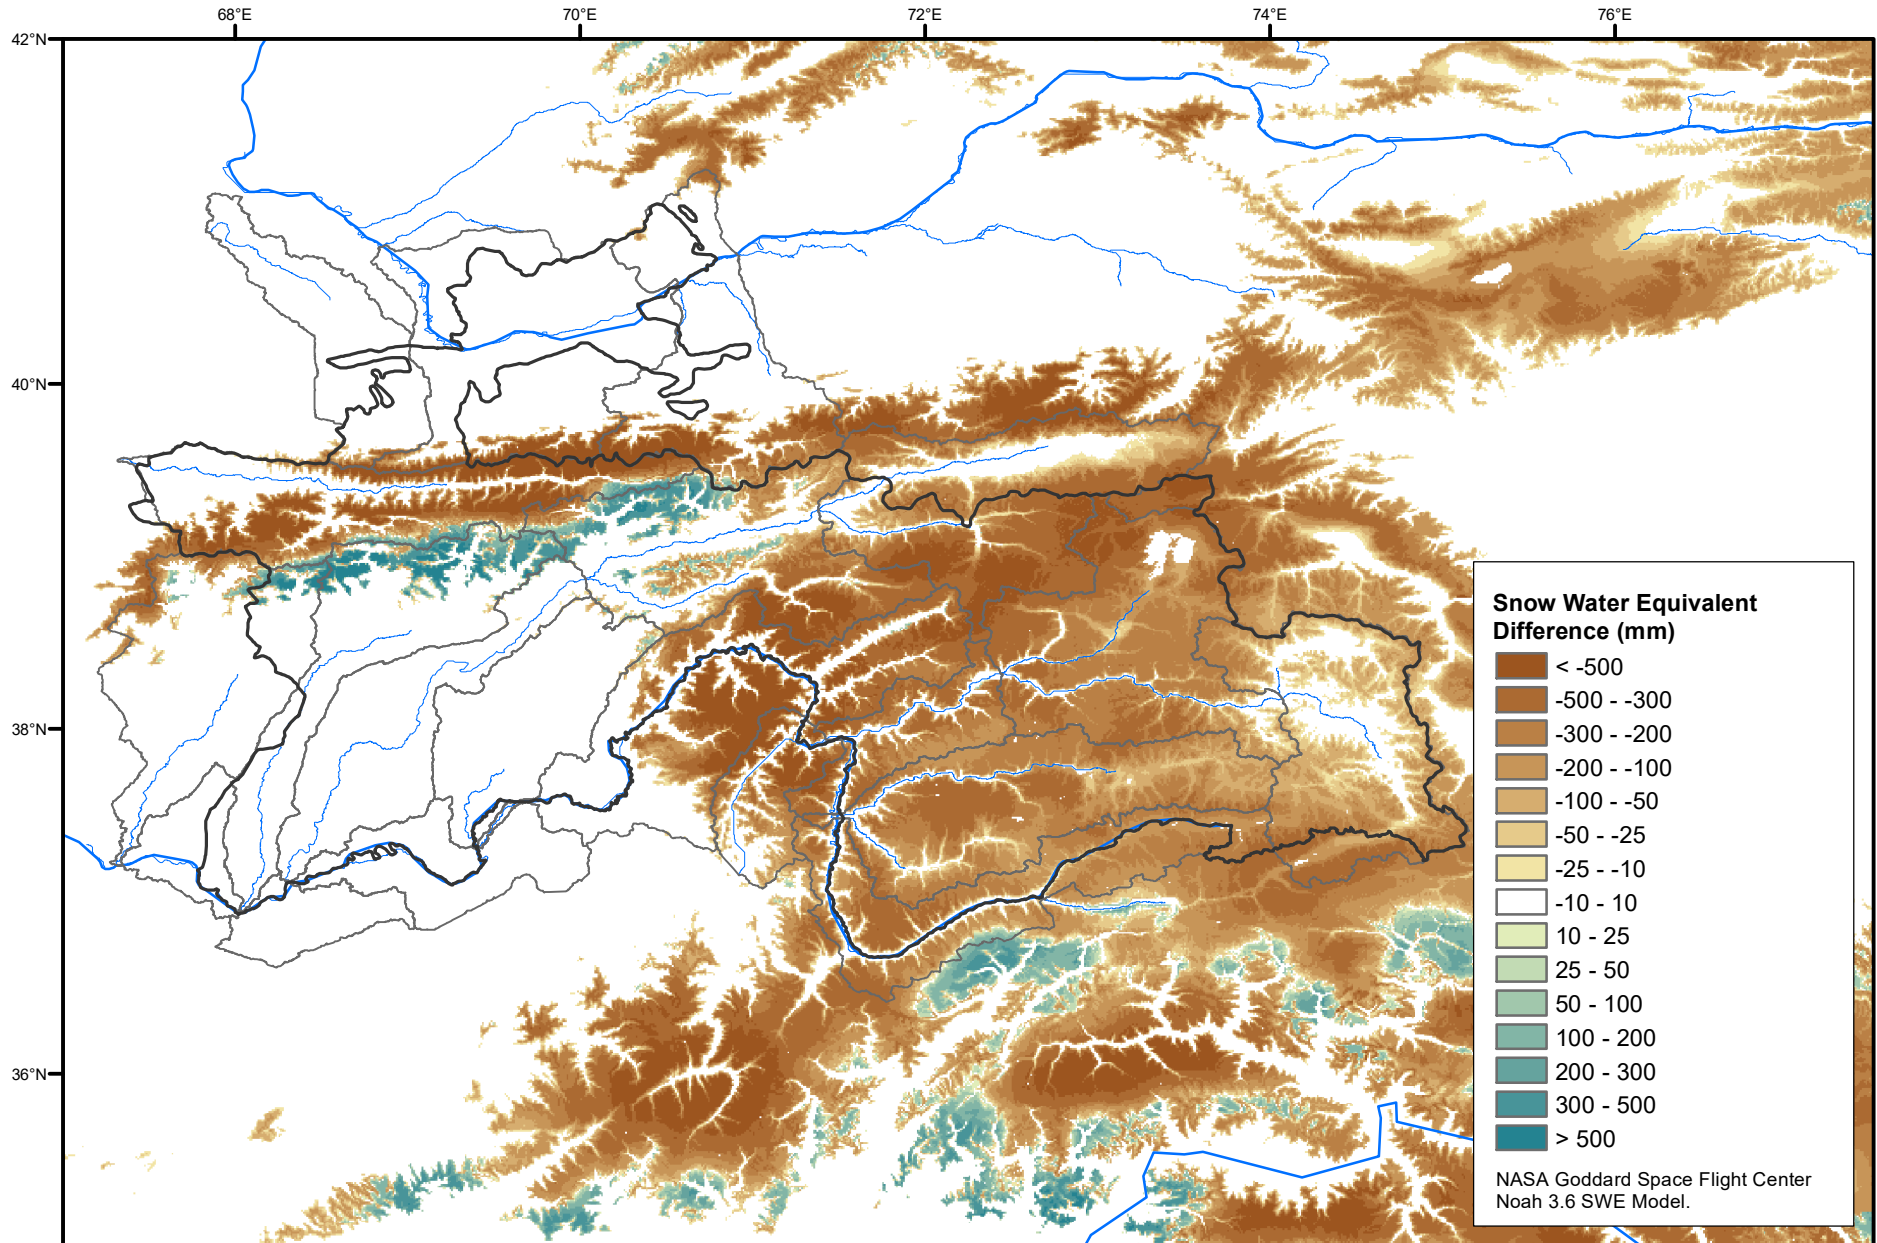

Daily Snow Water Equivalent Difference Anomaly

June 01, 2020 minus Average (2002-2016)

Map created by USGS/EROS