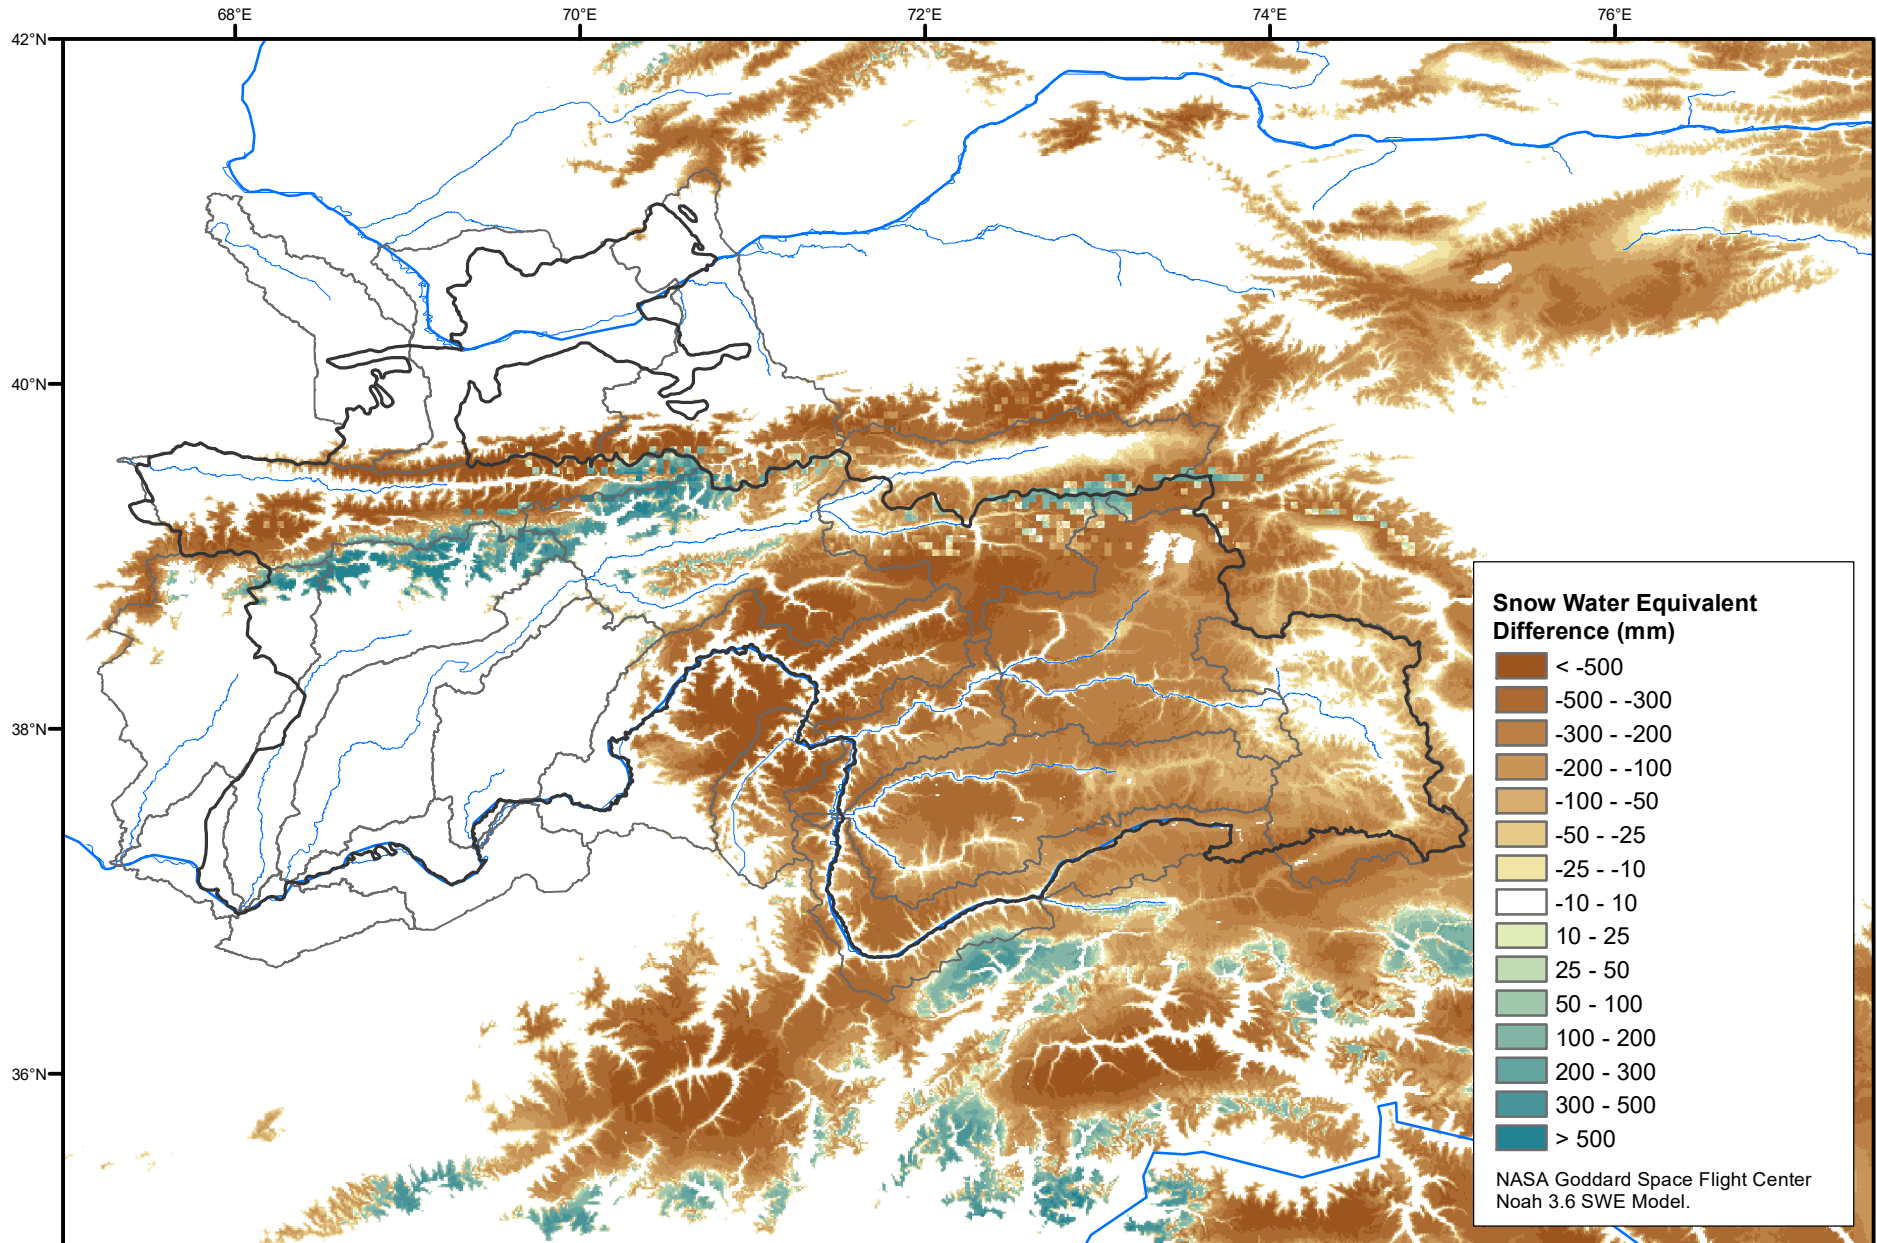

Daily Snow Water Equivalent Difference Anomaly

June 02, 2020 minus Average (2002-2016)

Map created by USGS/EROS