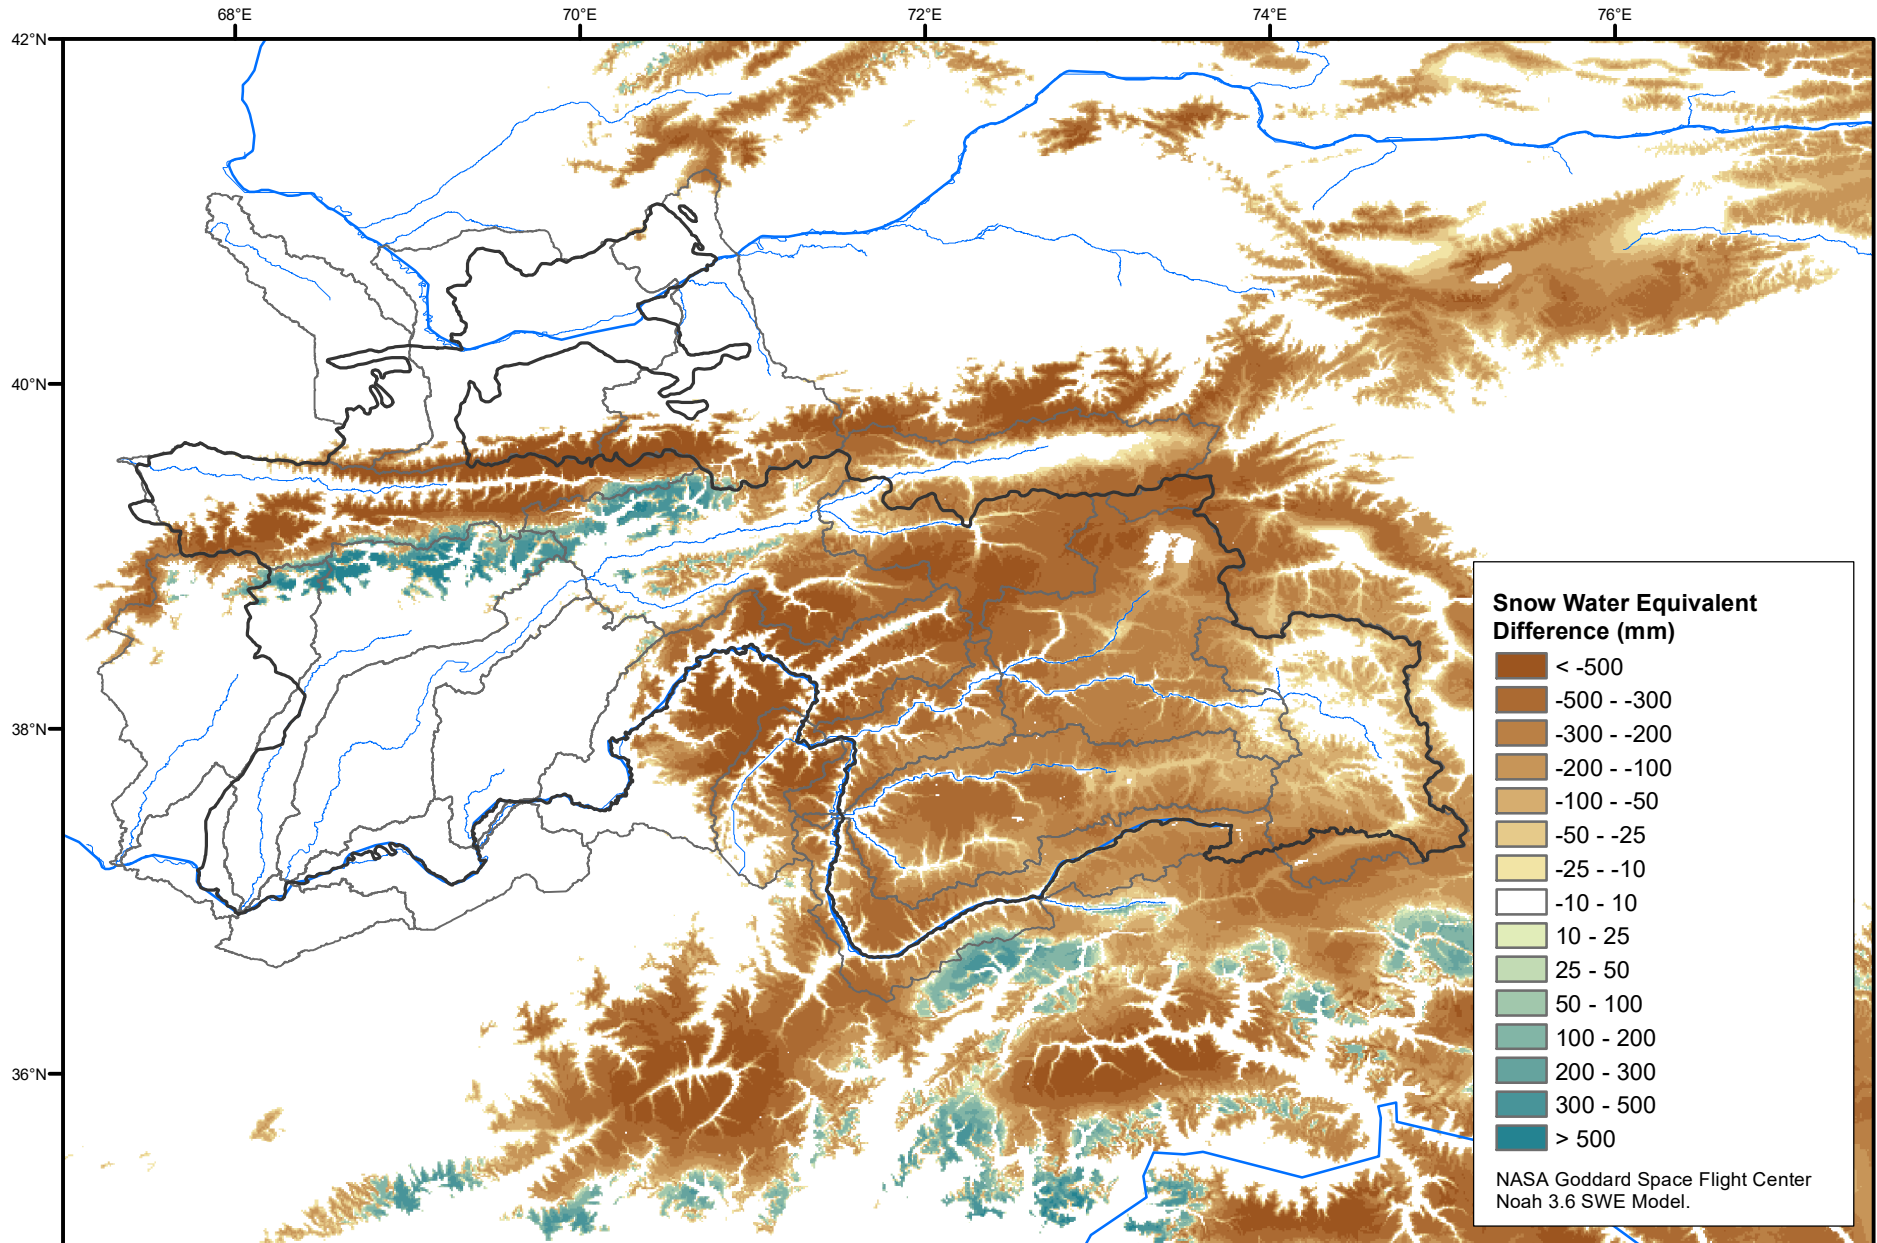

Daily Snow Water Equivalent Difference Anomaly

June 03, 2020 minus Average (2002-2016)

Map created by USGS/EROS