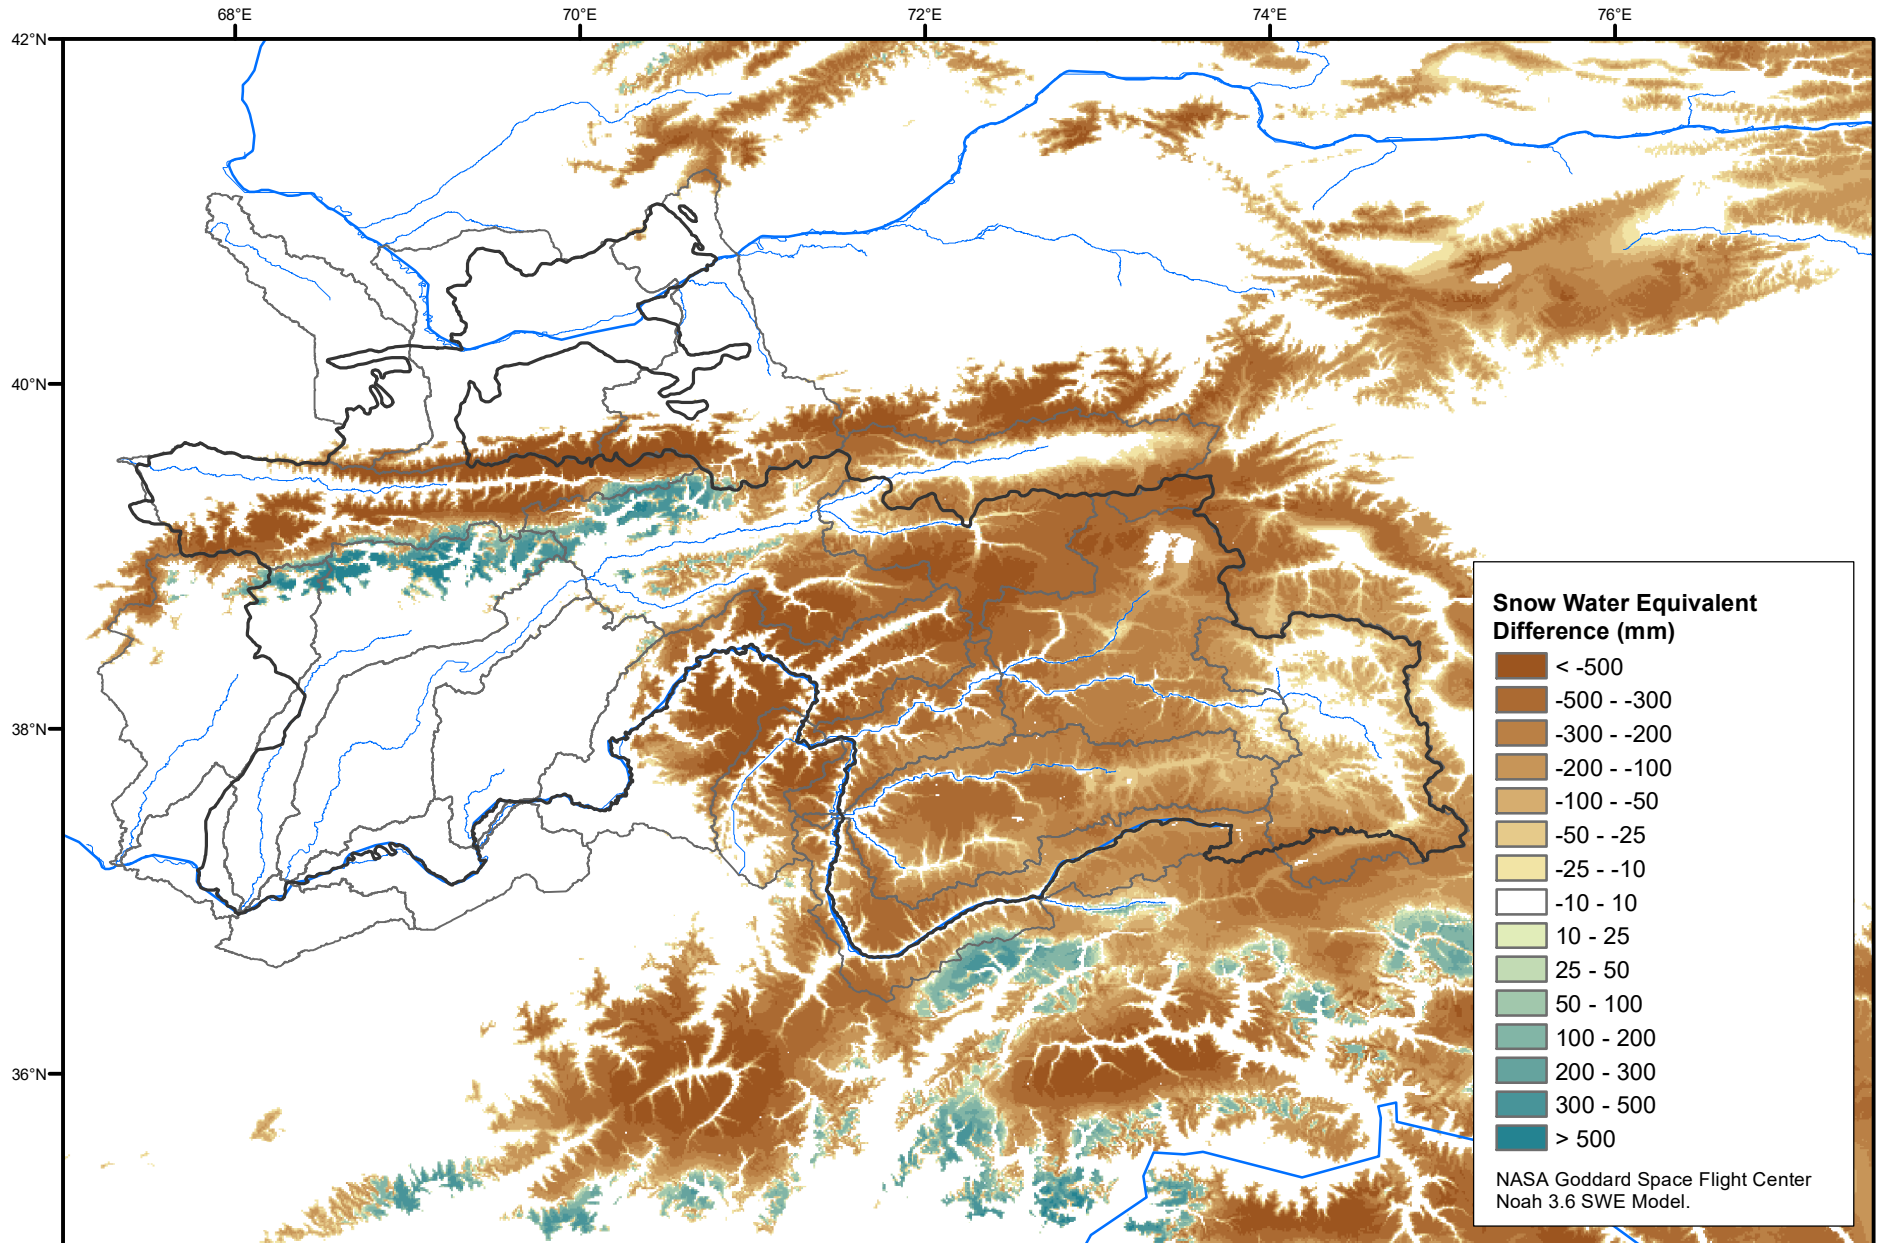

Daily Snow Water Equivalent Difference Anomaly

June 04, 2020 minus Average (2002-2016)

Map created by USGS/EROS