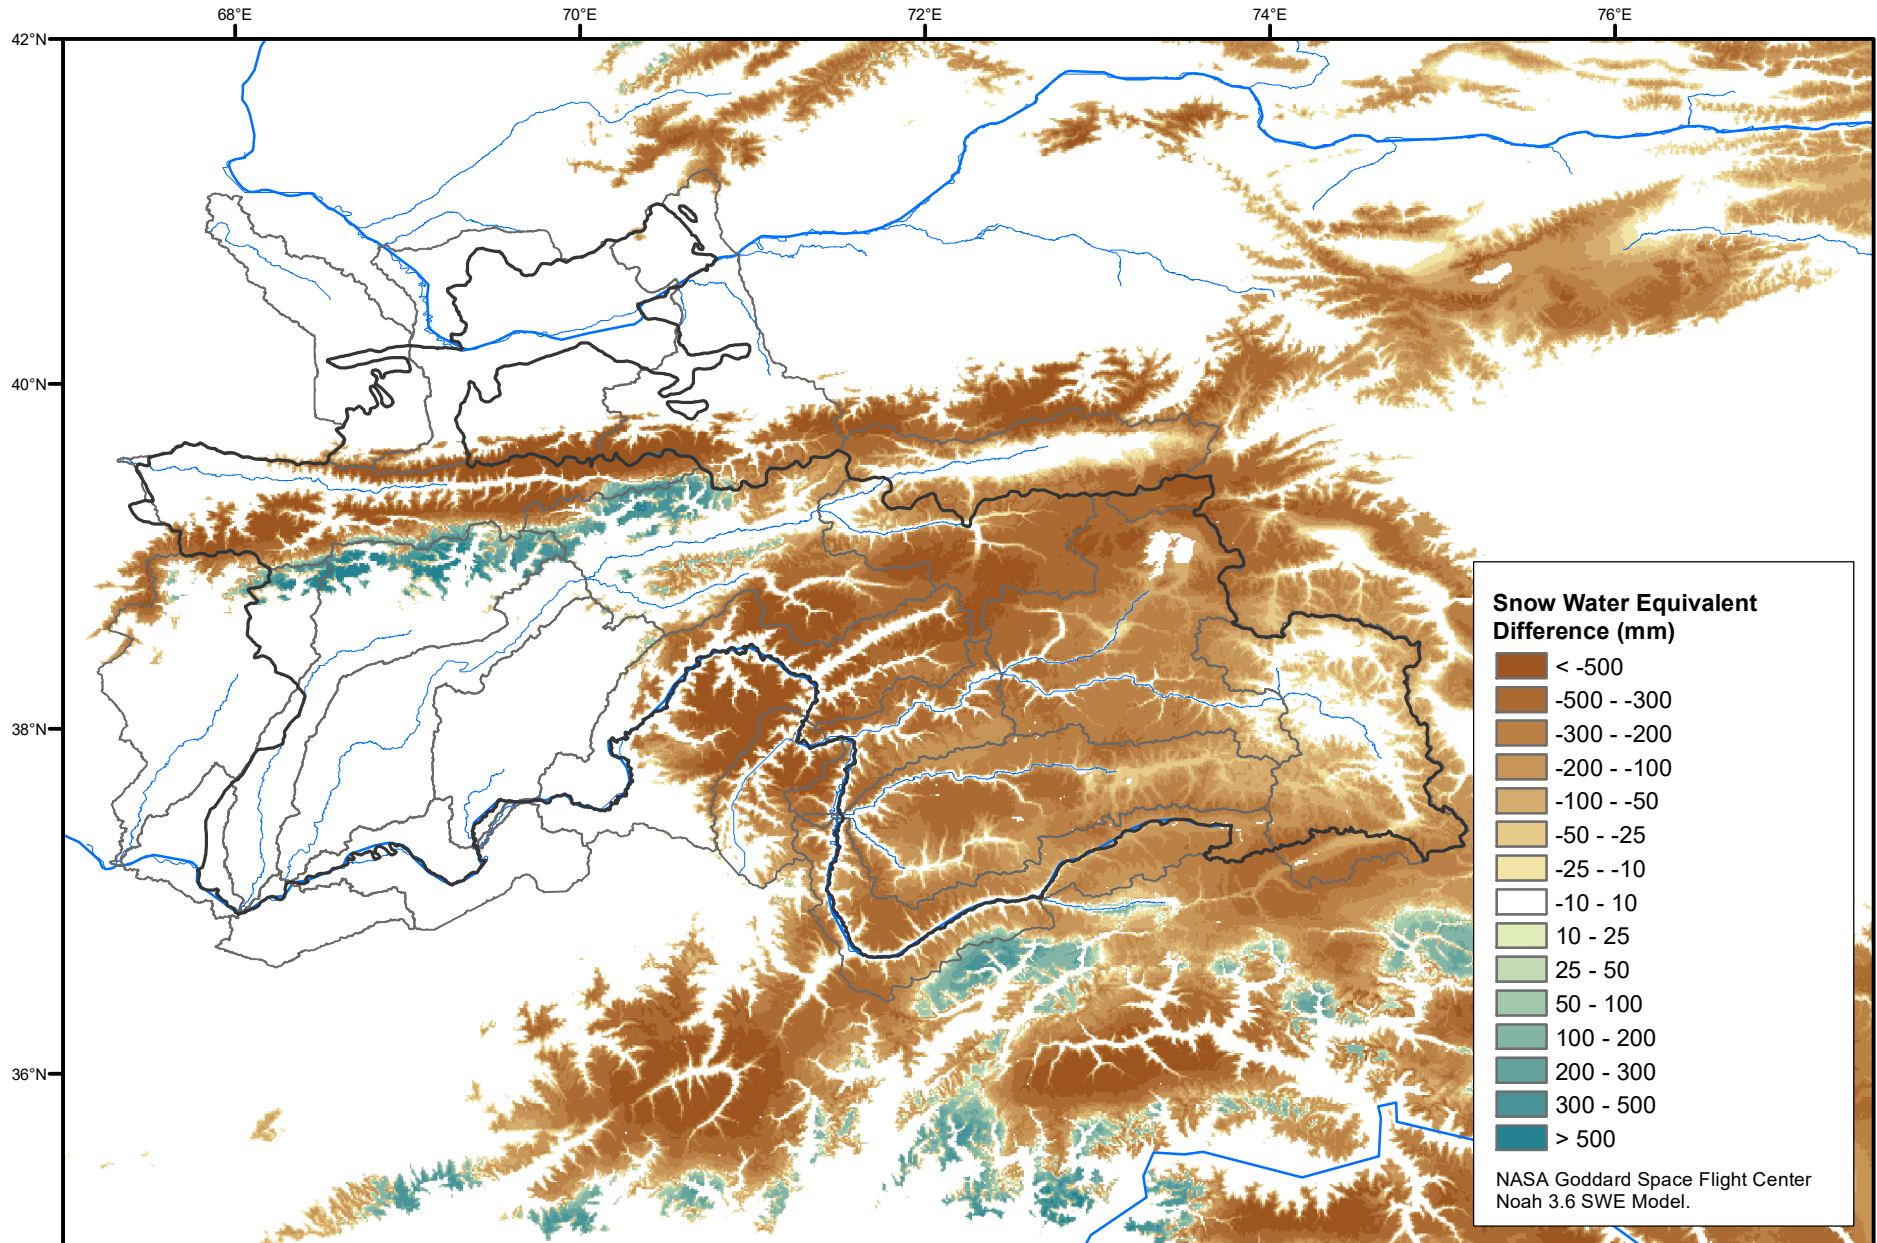

Daily Snow Water Equivalent Difference Anomaly

June 05, 2020 minus Average (2002-2016)

Map created by USGS/EROS