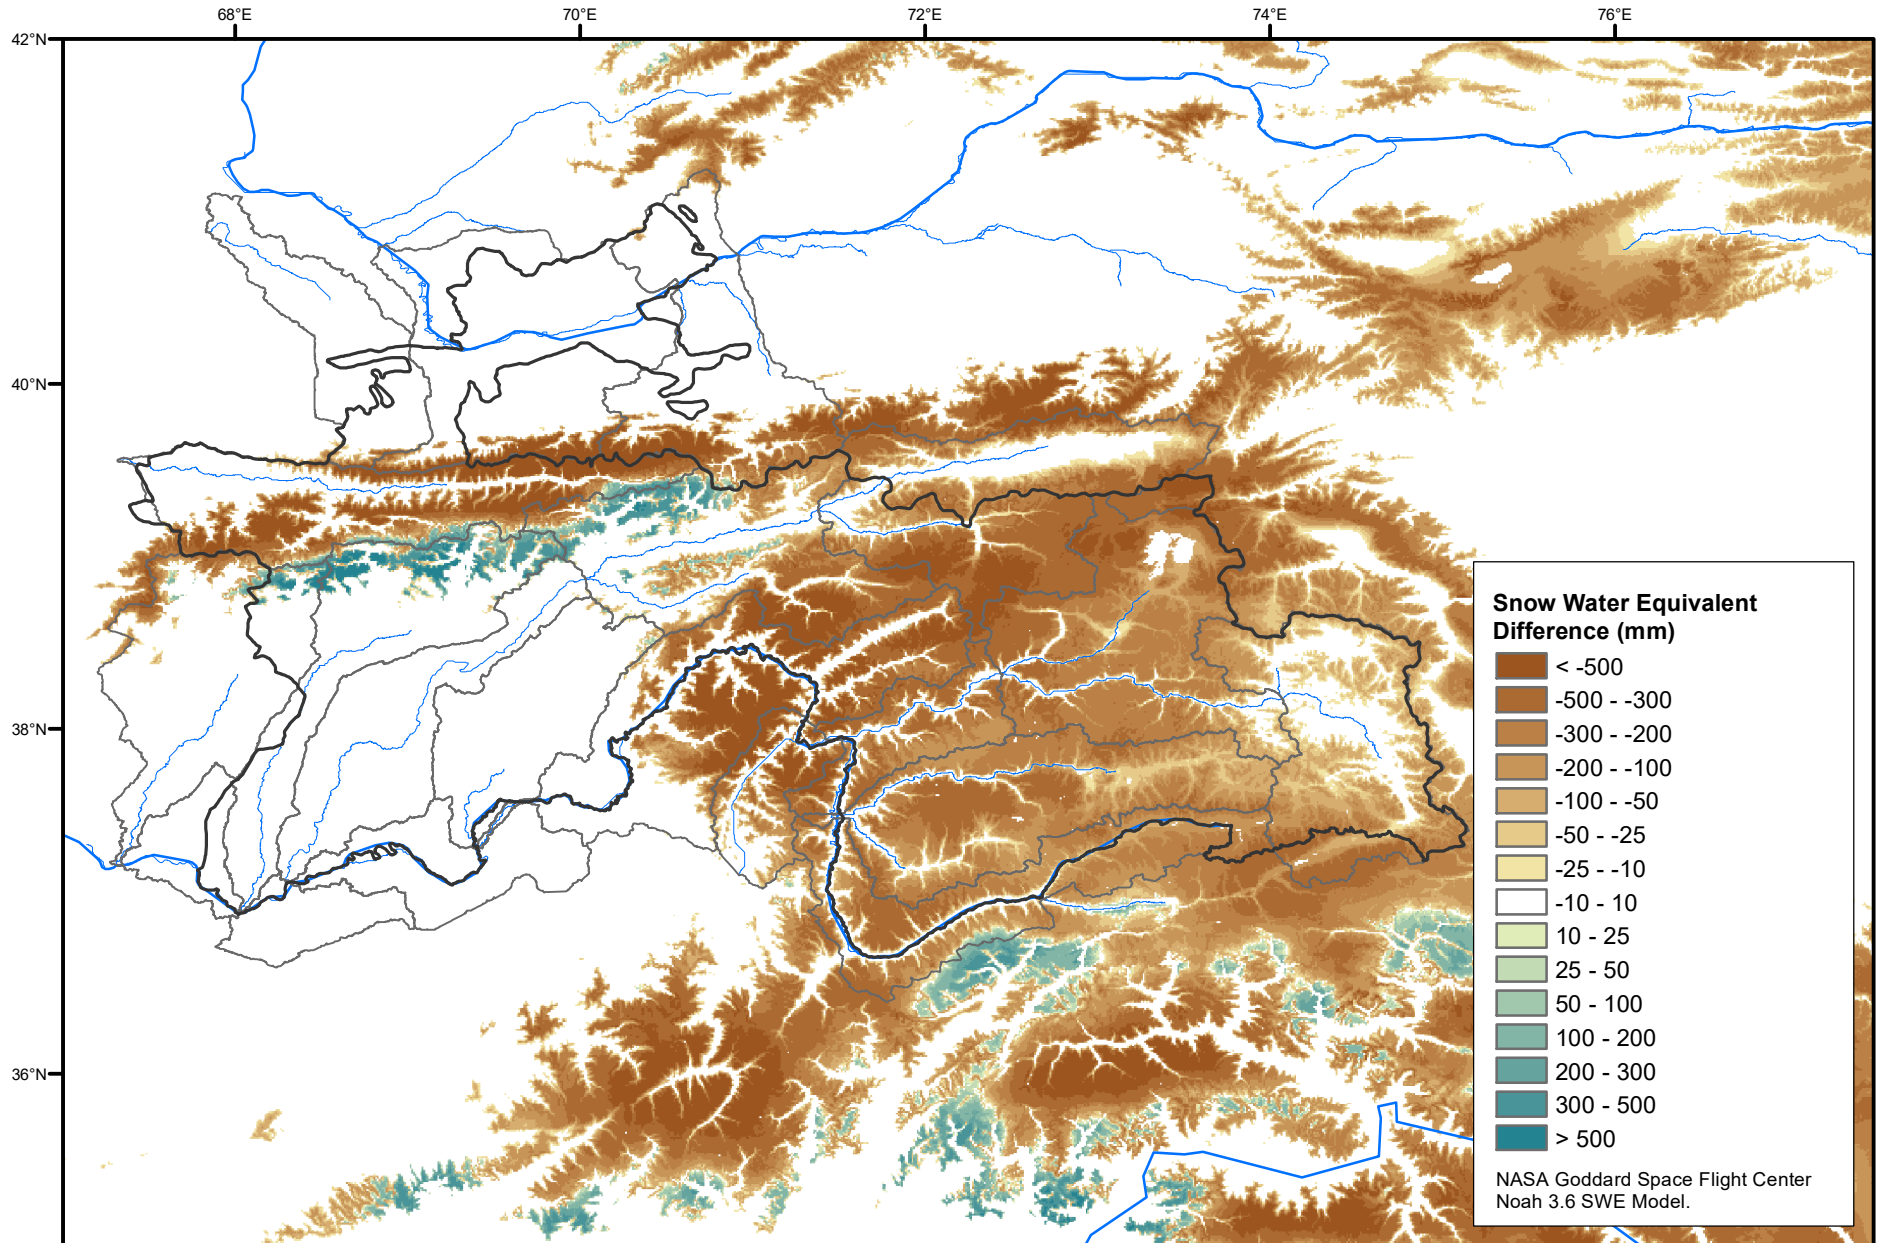

# Daily Snow Water Equivalent Difference Anomaly

June 07, 2020 minus Average (2002-2016)

Map created by USGS/EROS