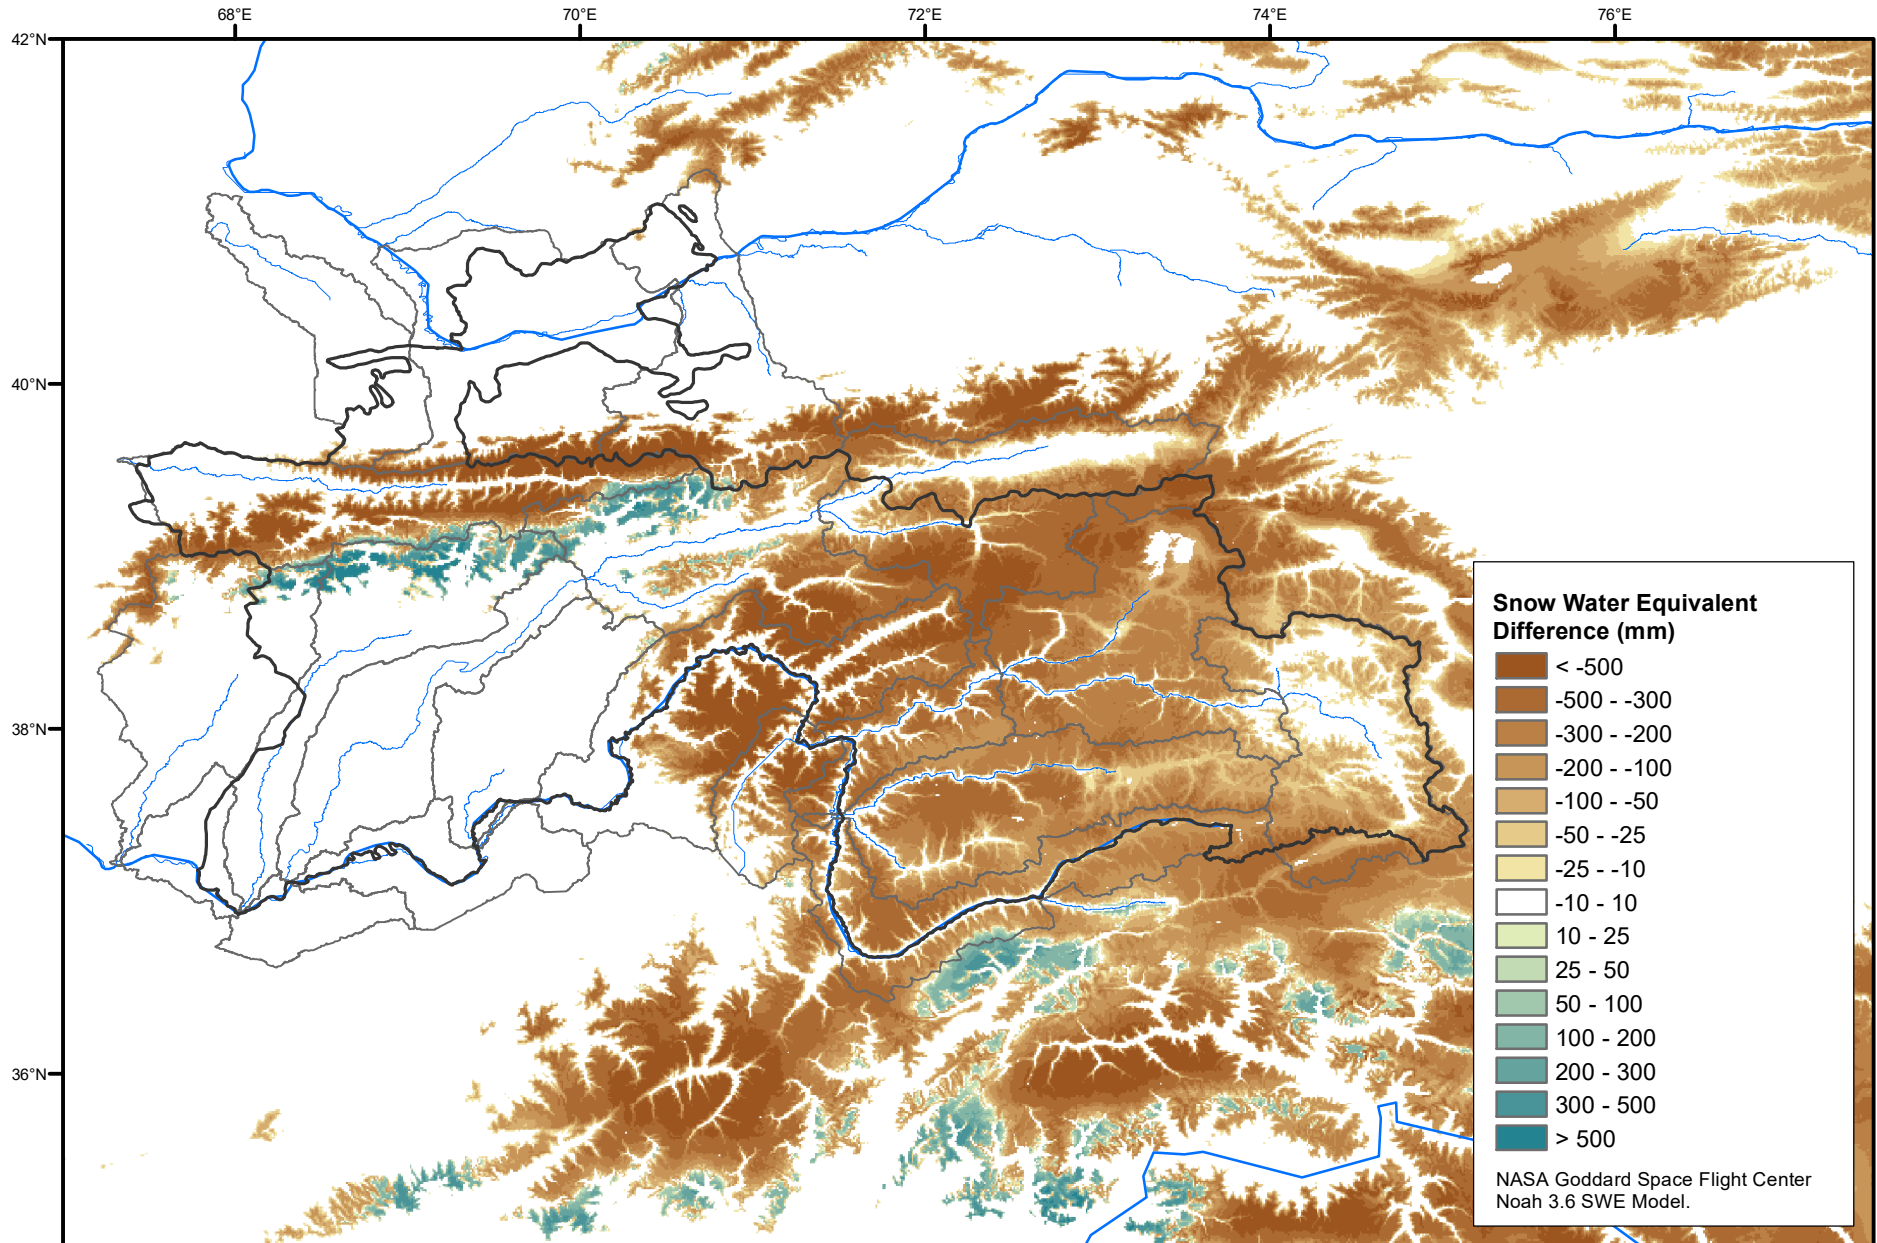

Daily Snow Water Equivalent Difference Anomaly

June 08, 2020 minus Average (2002-2016)

Map created by USGS/EROS