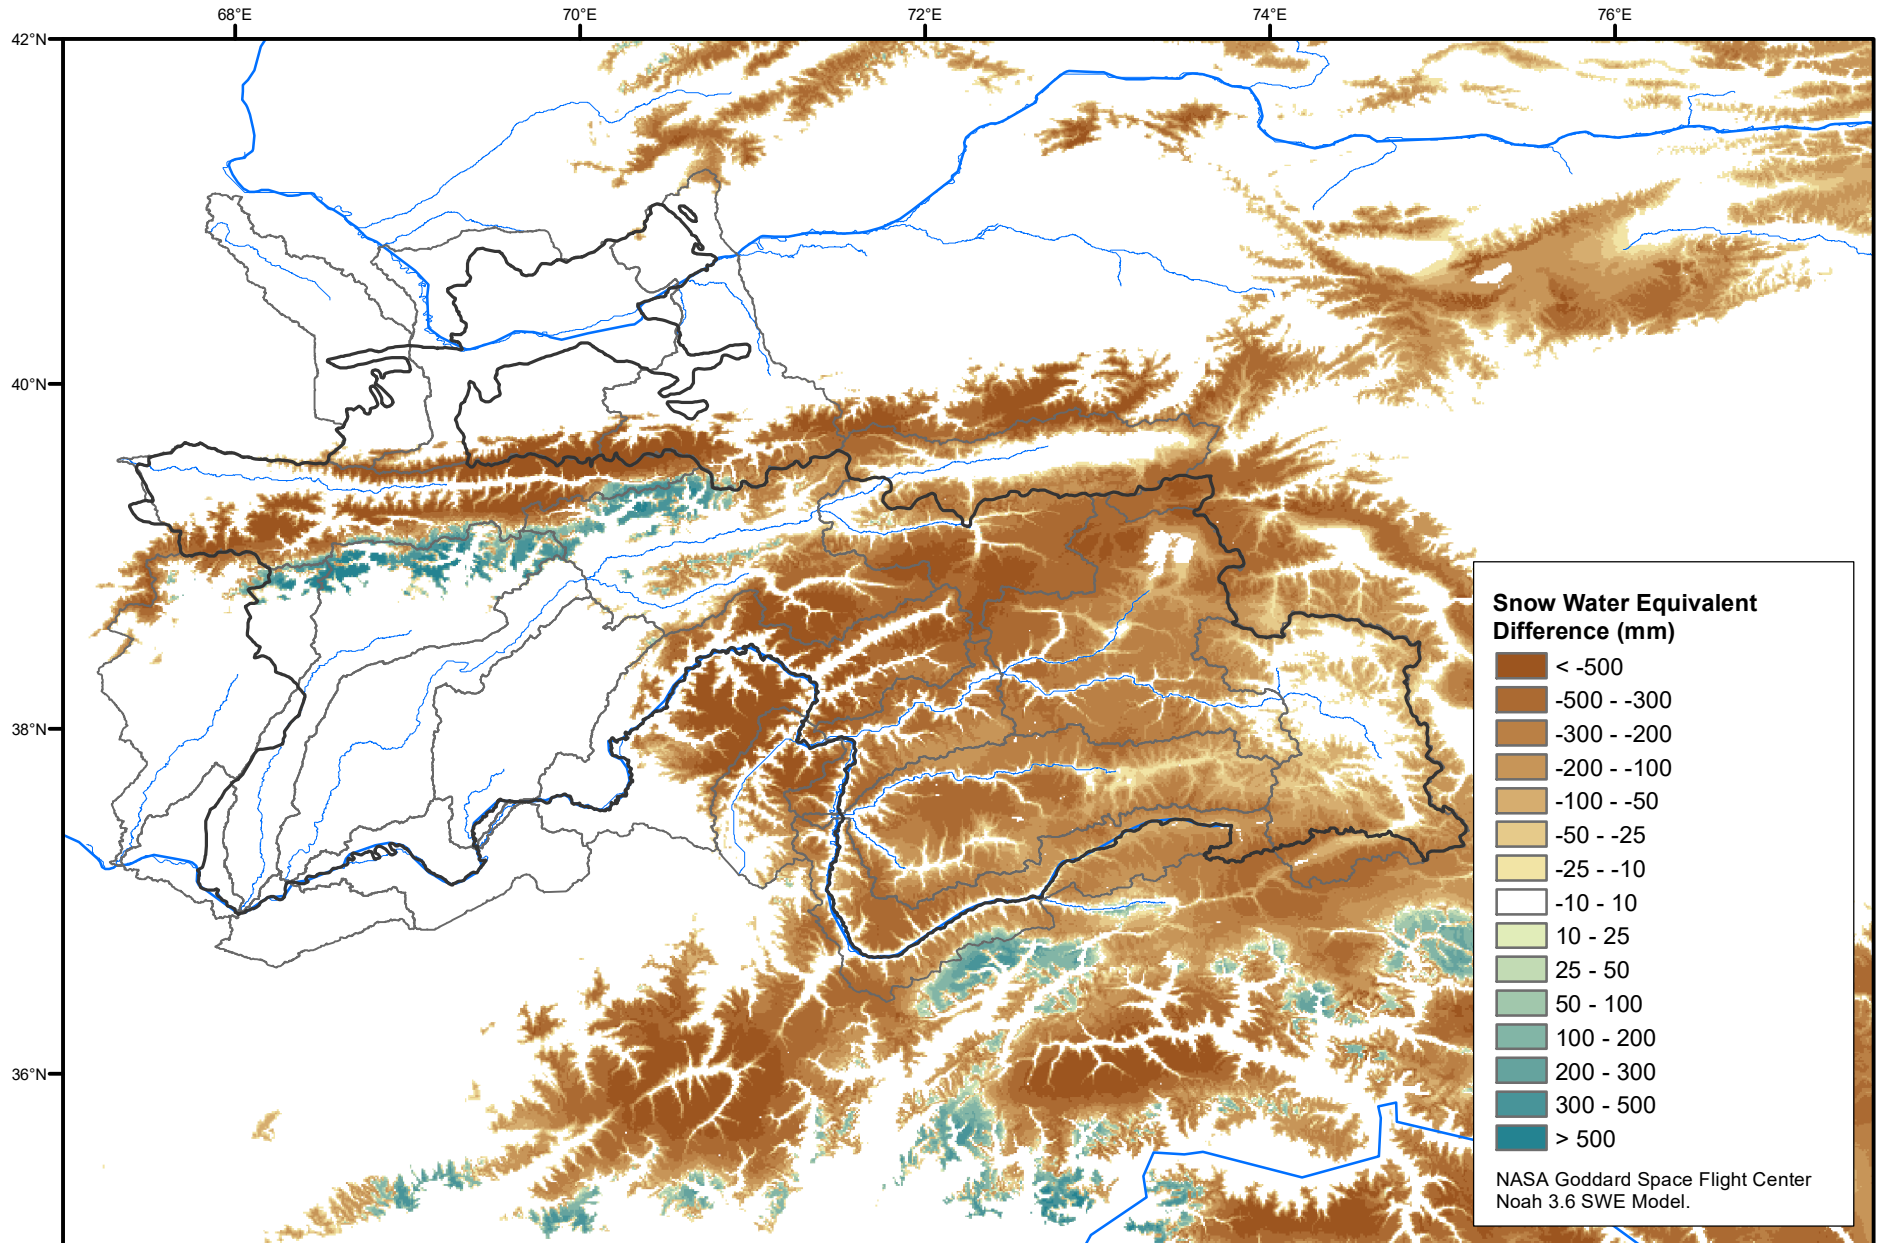

Daily Snow Water Equivalent Difference Anomaly

June 12, 2020 minus Average (2002-2016)

Map created by USGS/EROS