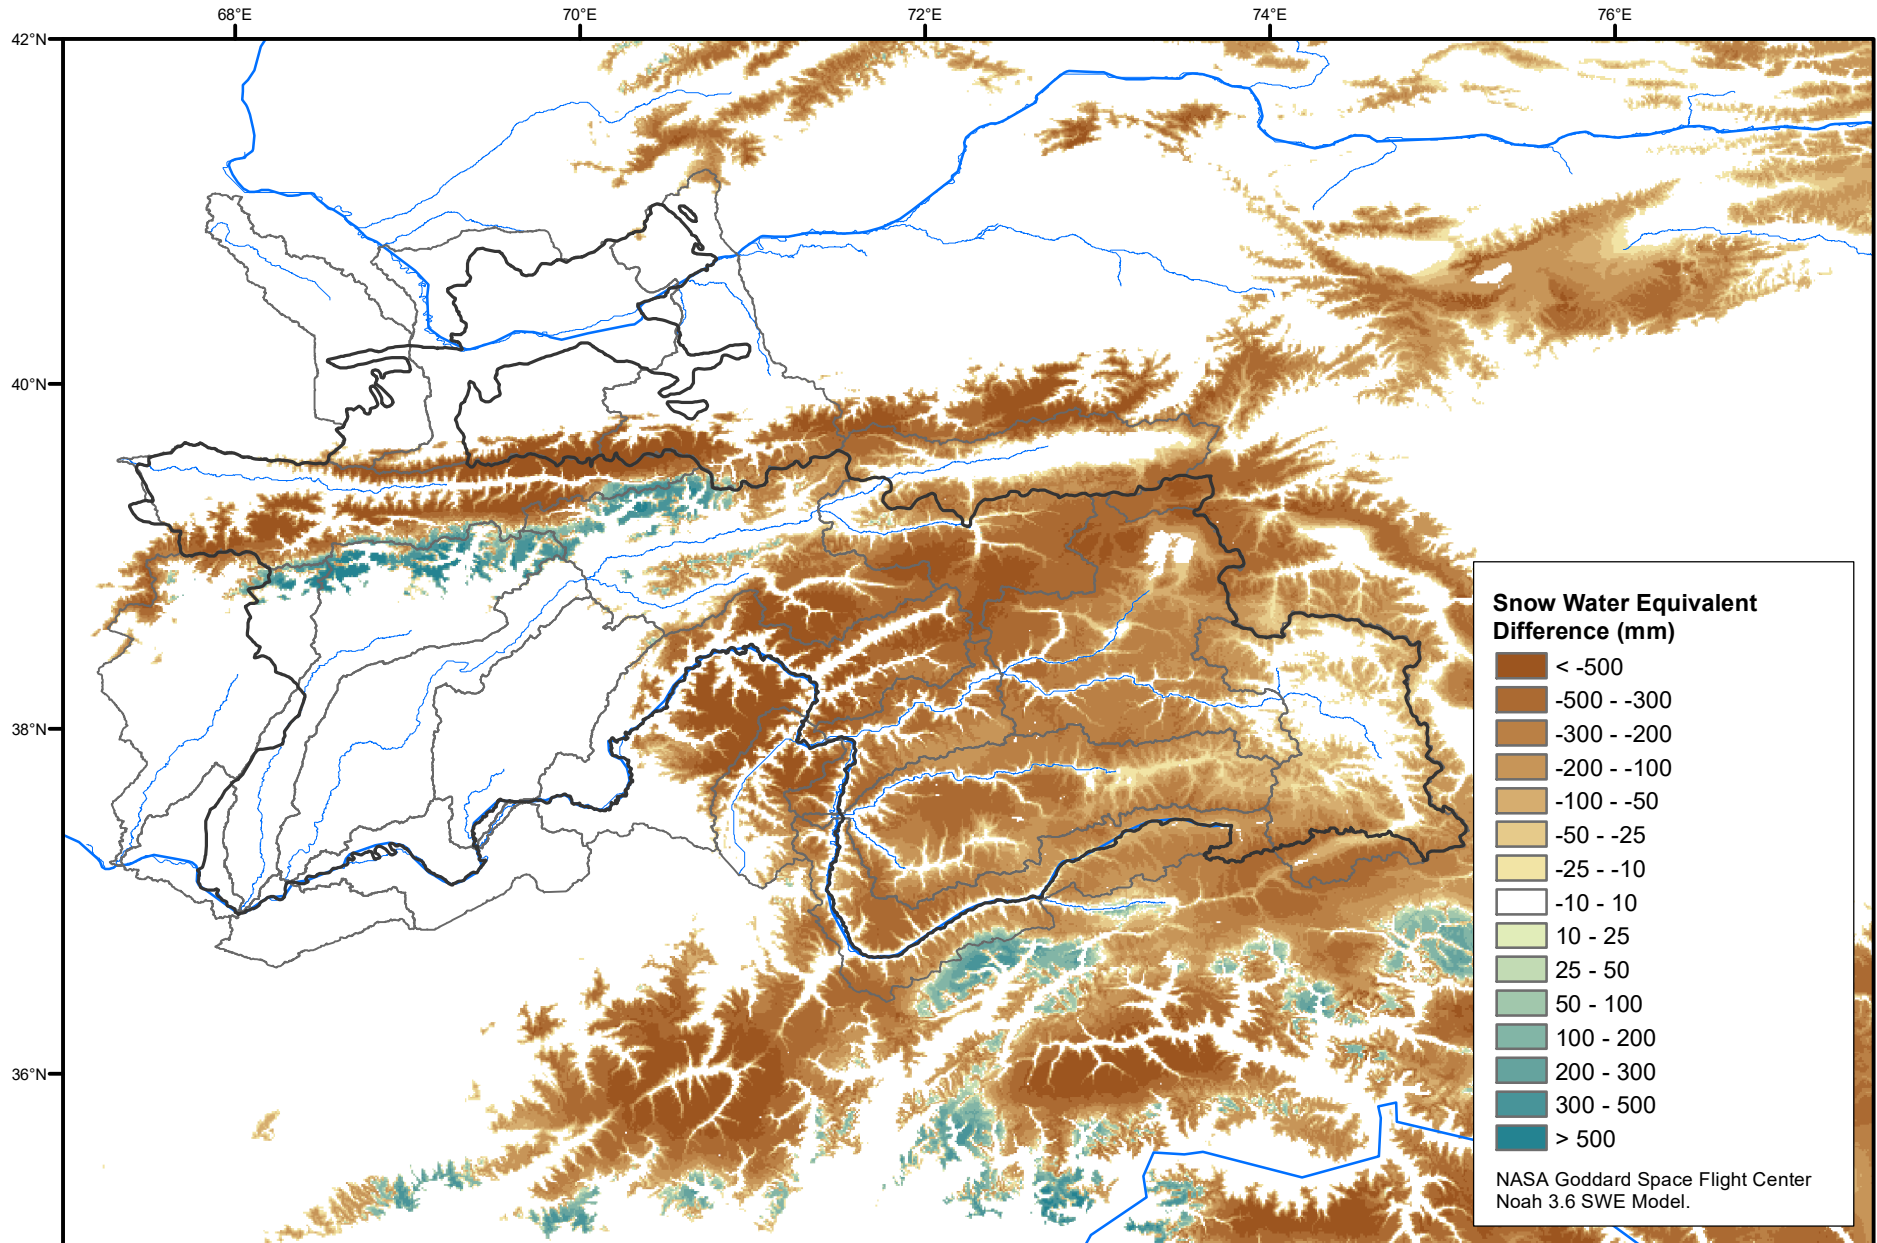

# Daily Snow Water Equivalent Difference Anomaly

June 13, 2020 minus Average (2002-2016)

Map created by USGS/EROS