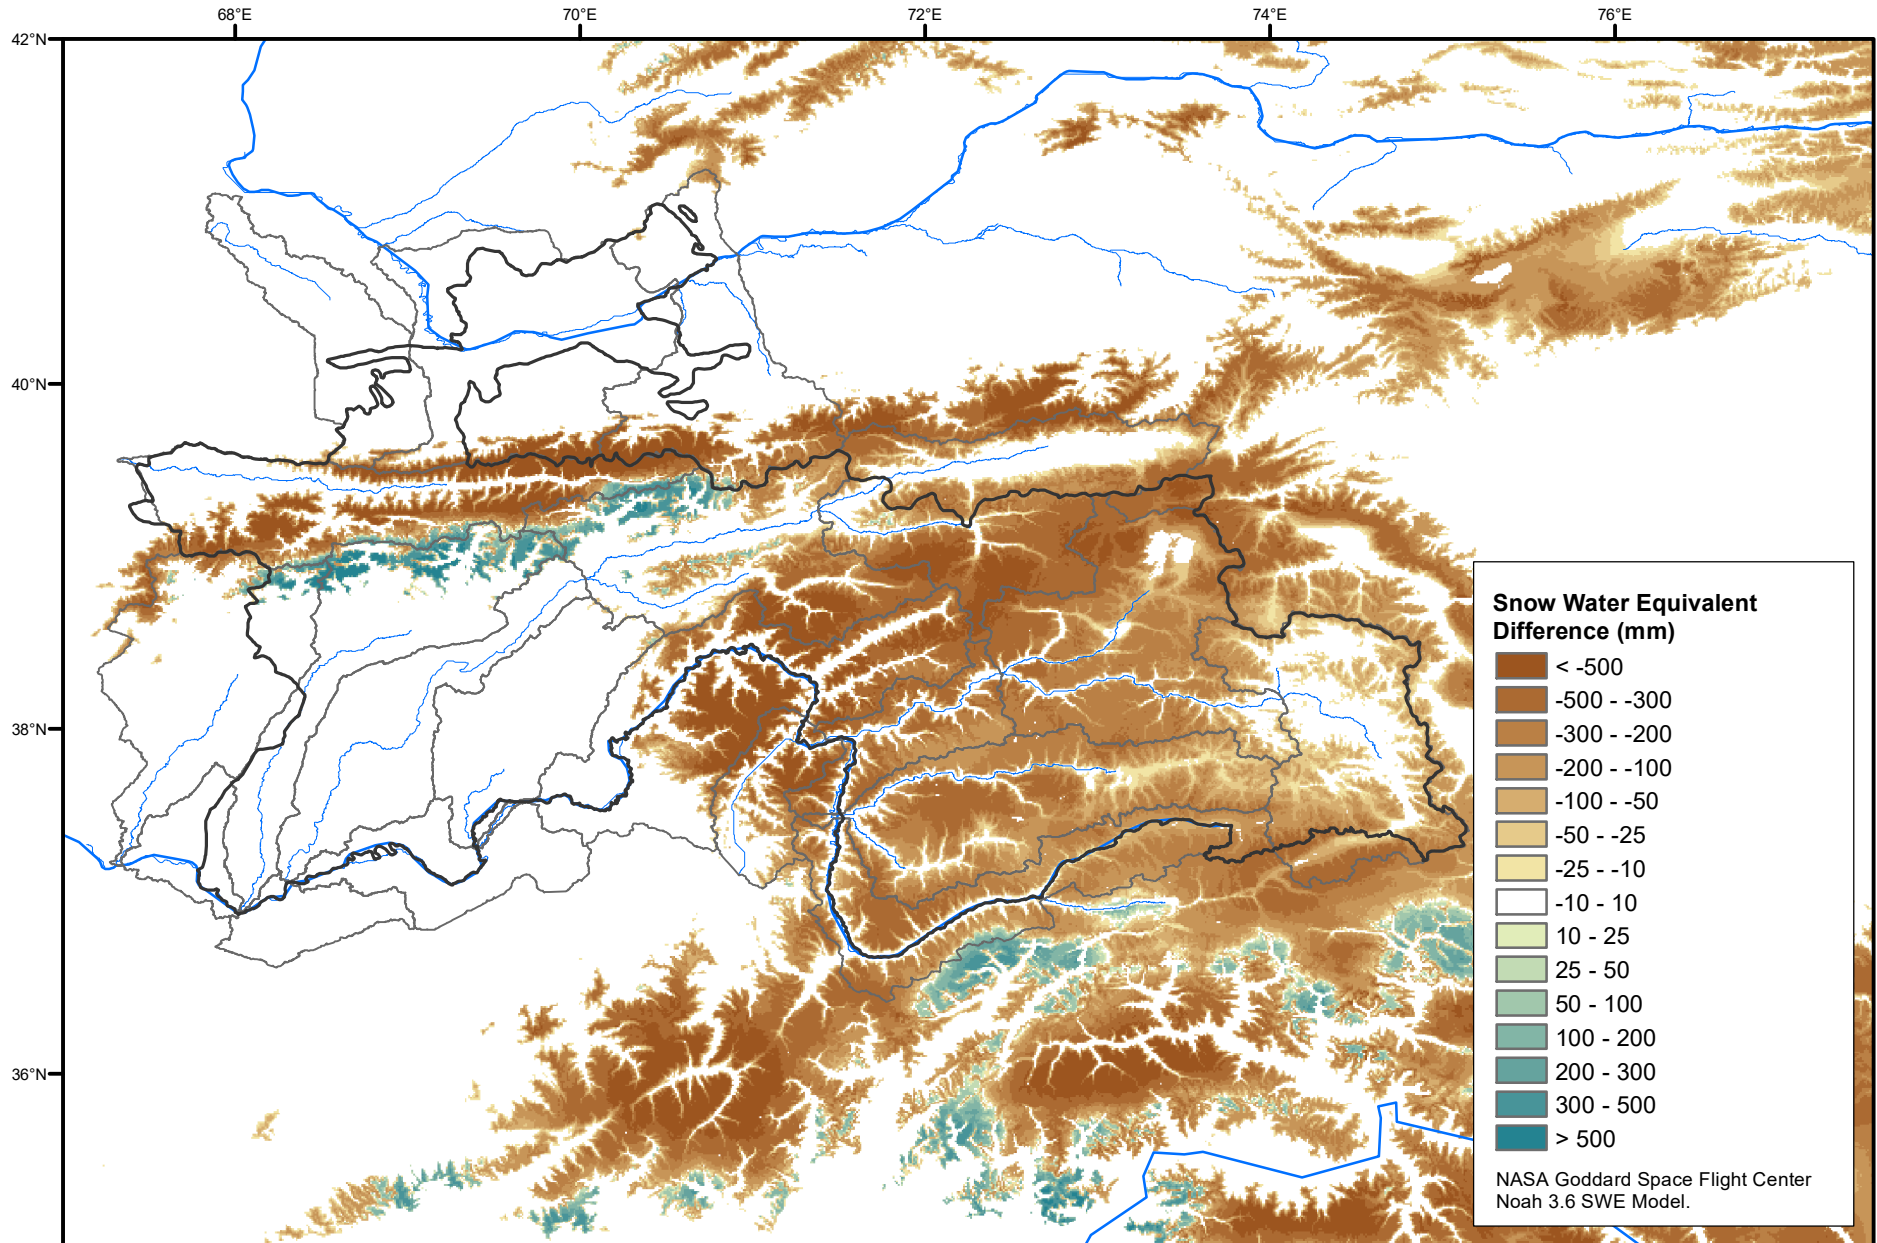

Daily Snow Water Equivalent Difference Anomaly

June 15, 2020 minus Average (2002-2016)

Map created by USGS/EROS