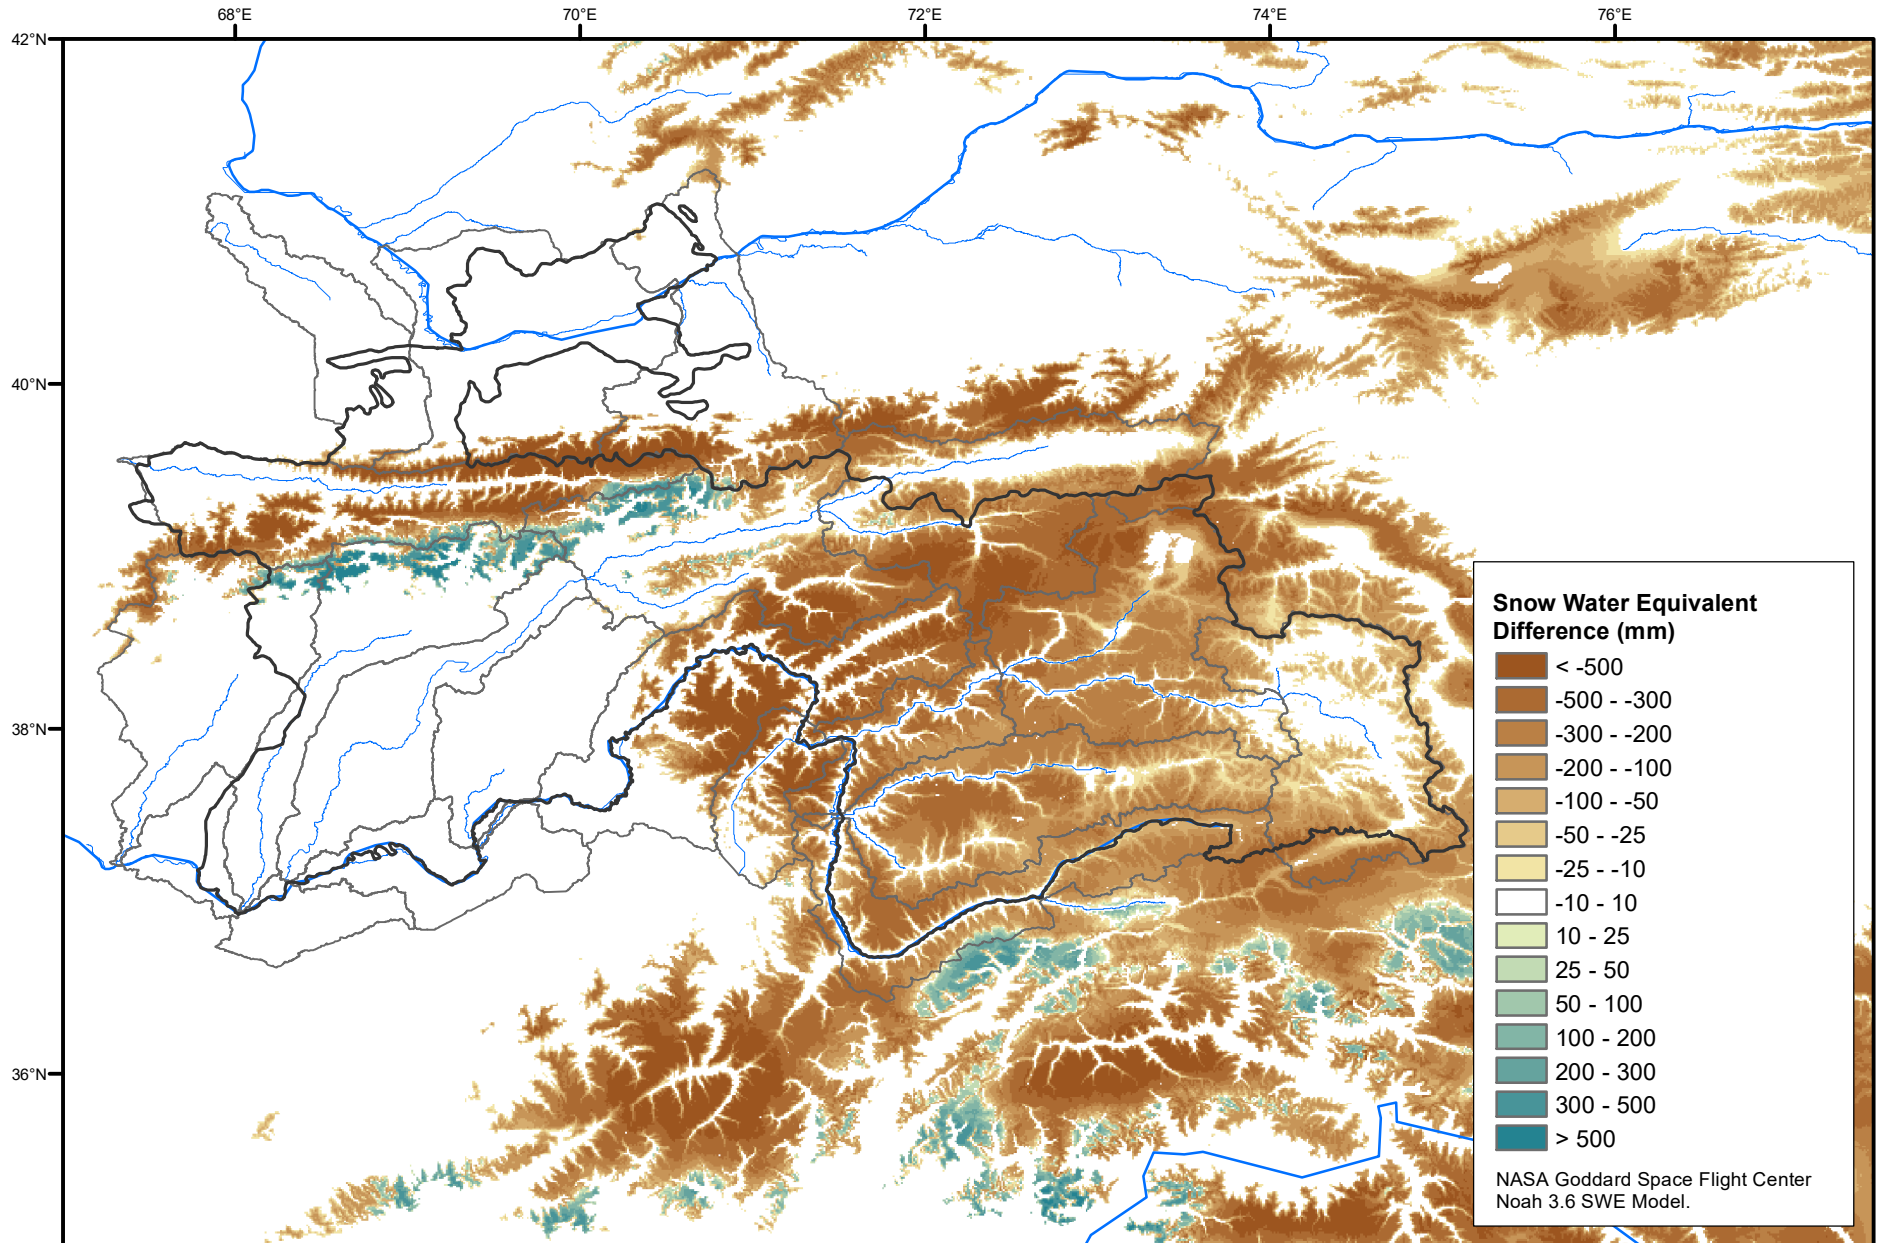

Daily Snow Water Equivalent Difference Anomaly

June 17, 2020 minus Average (2002-2016)

Map created by USGS/EROS