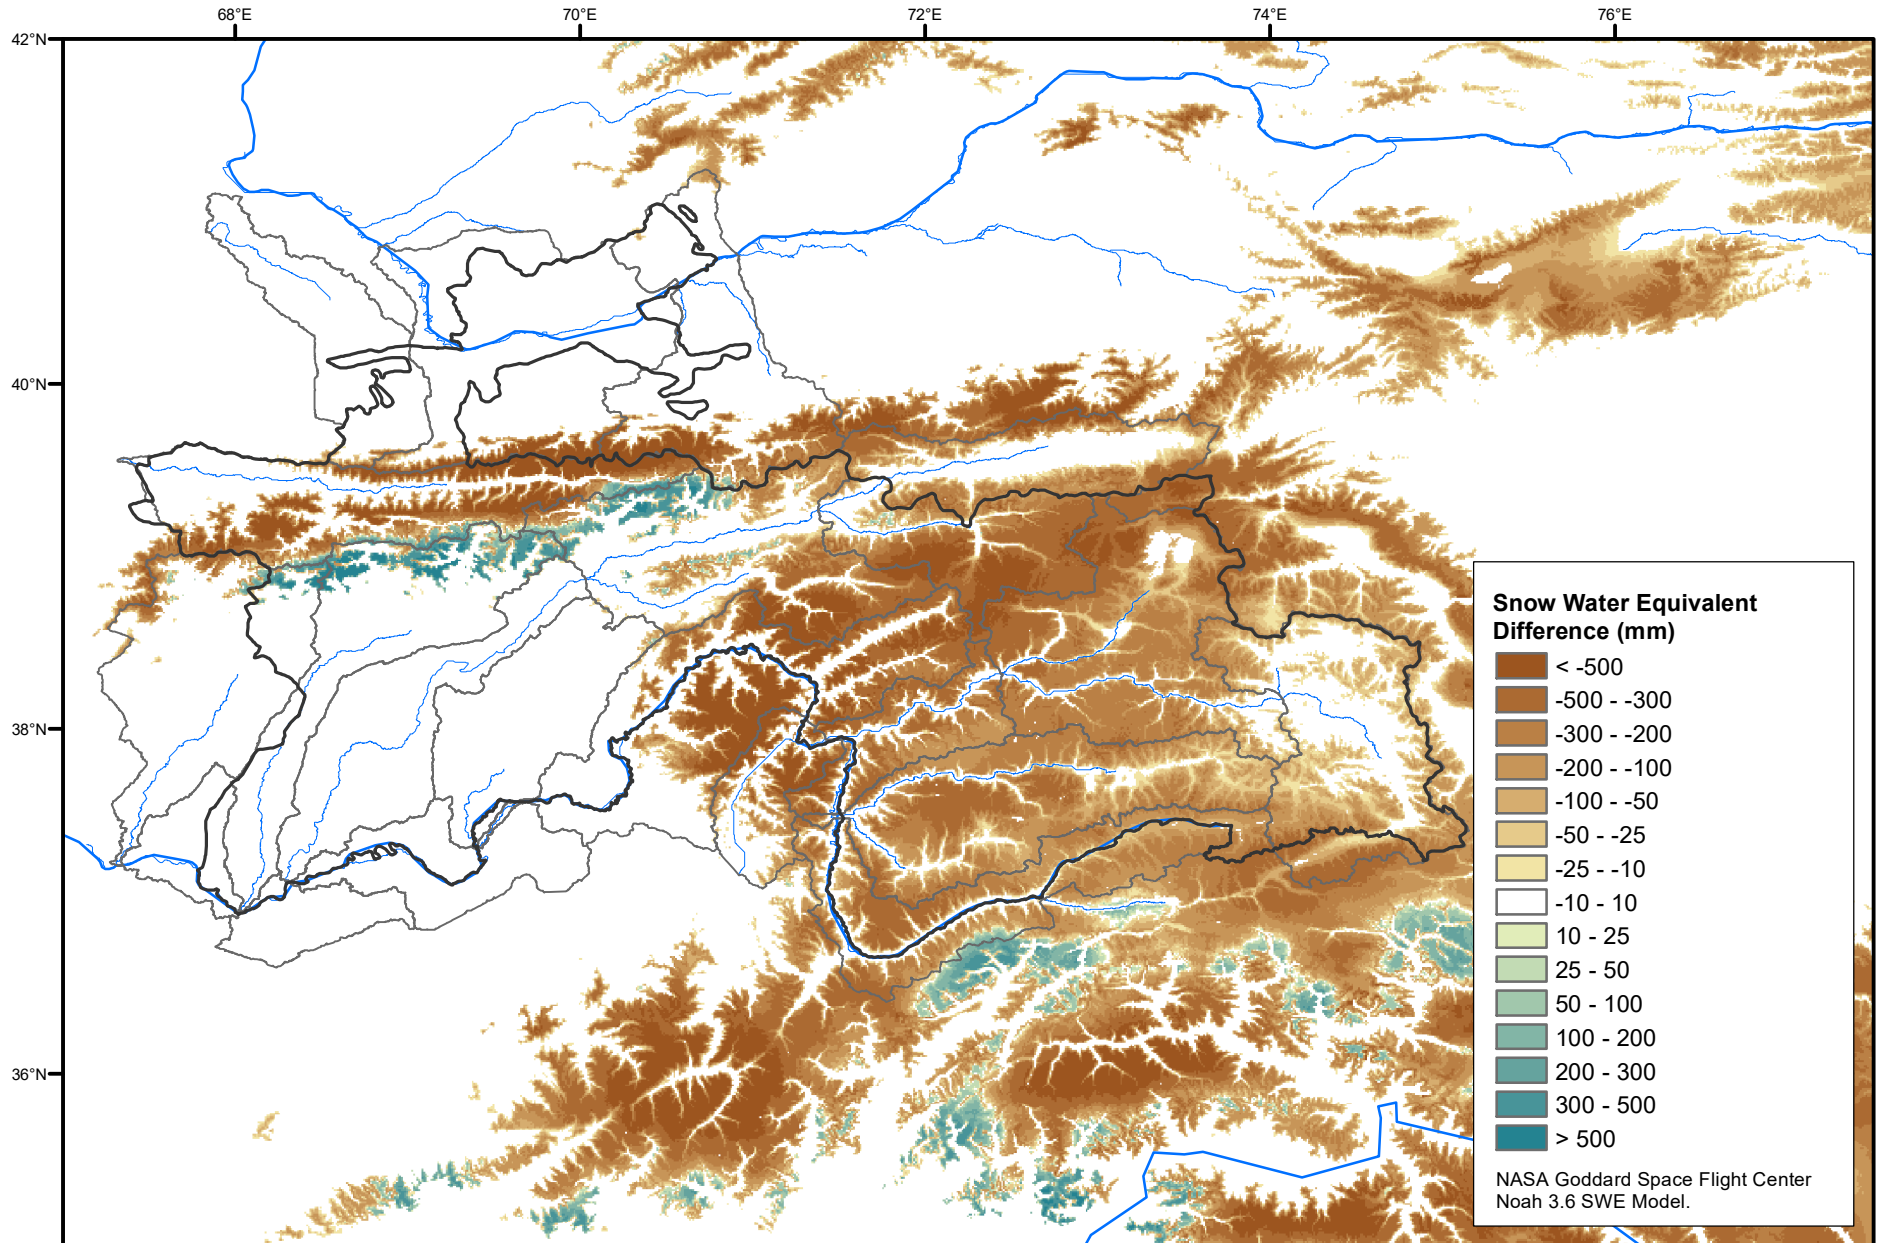

Daily Snow Water Equivalent Difference Anomaly

June 18, 2020 minus Average (2002-2016)

Map created by USGS/EROS