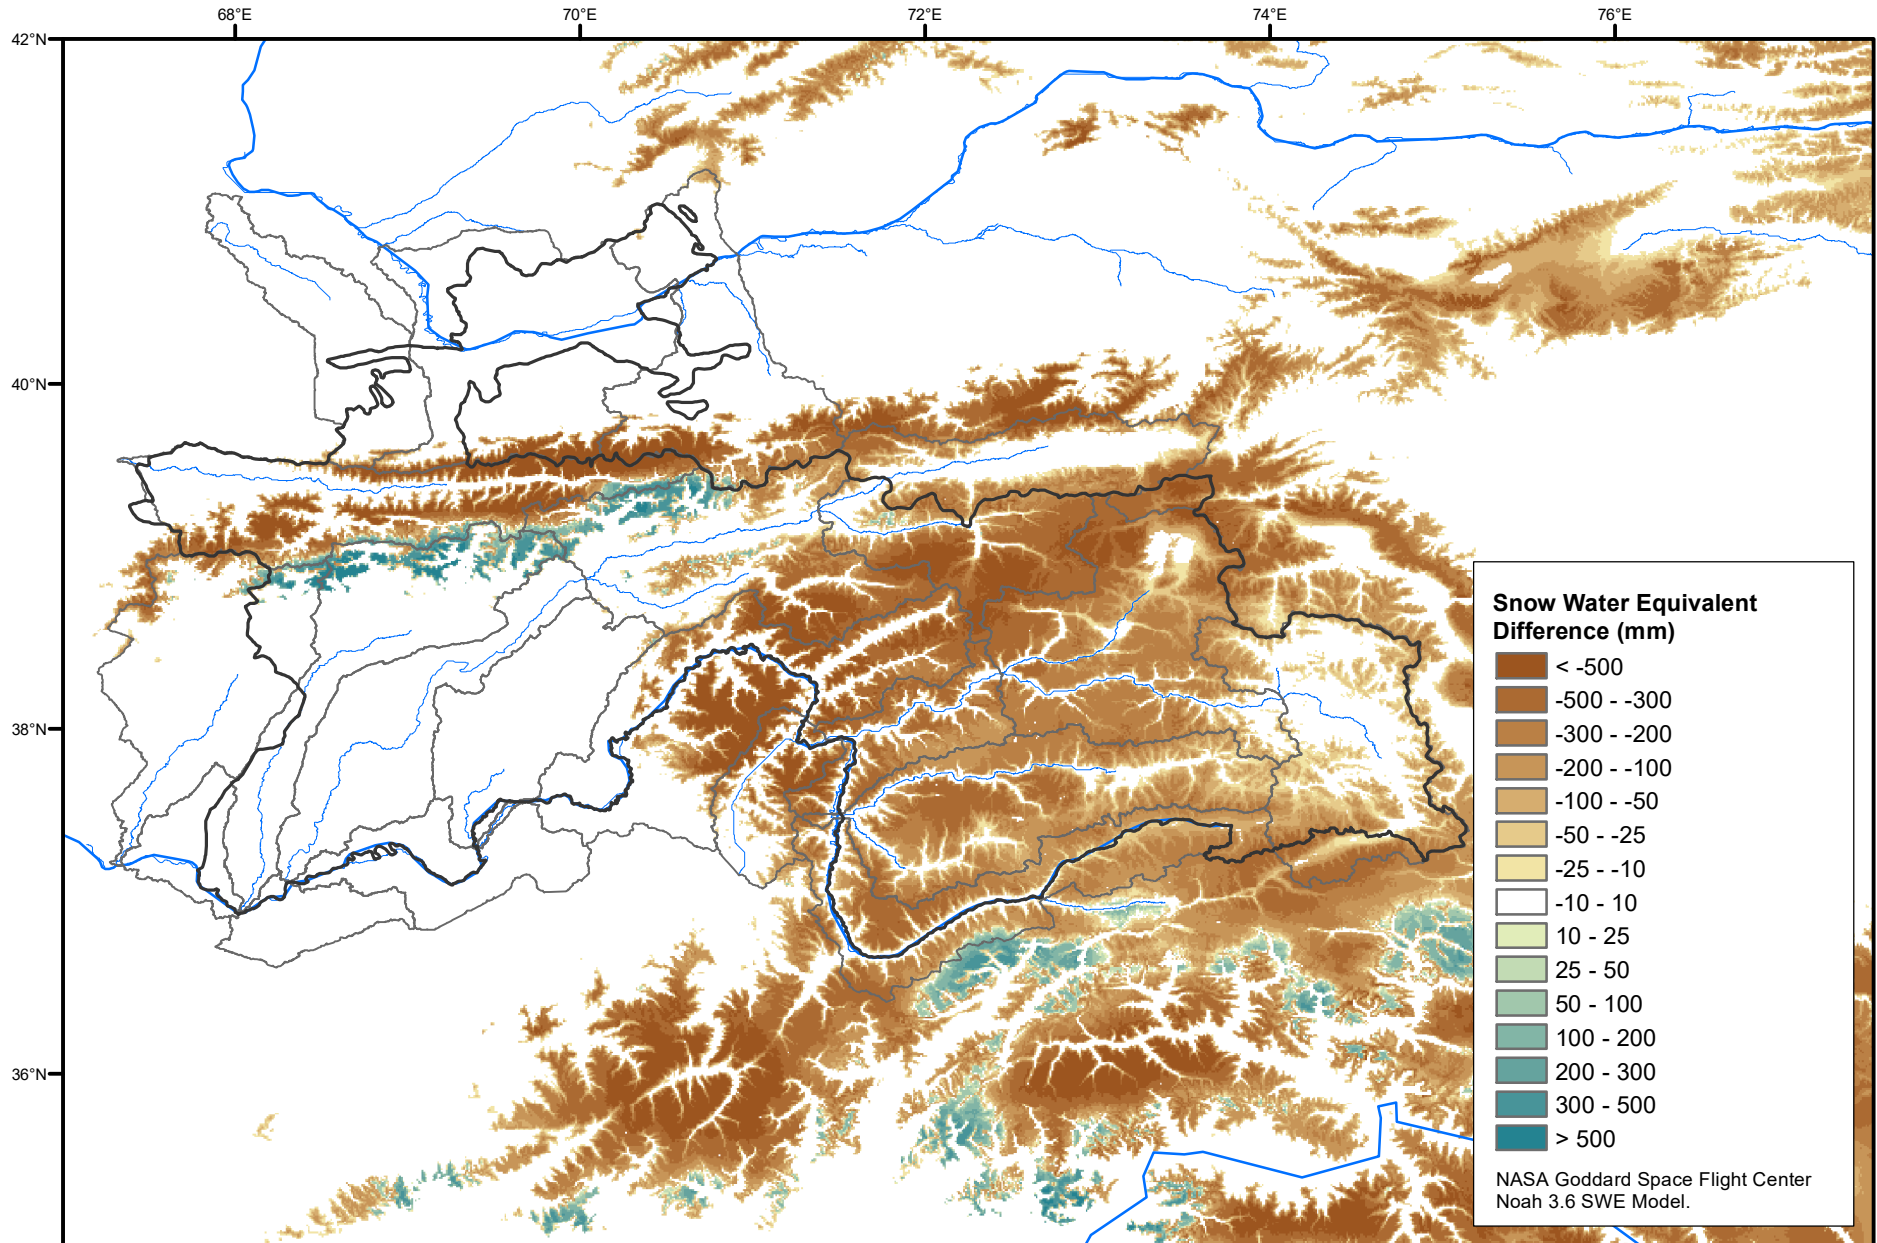

# Daily Snow Water Equivalent Difference Anomaly

June 22, 2020 minus Average (2002-2016)

Map created by USGS/EROS