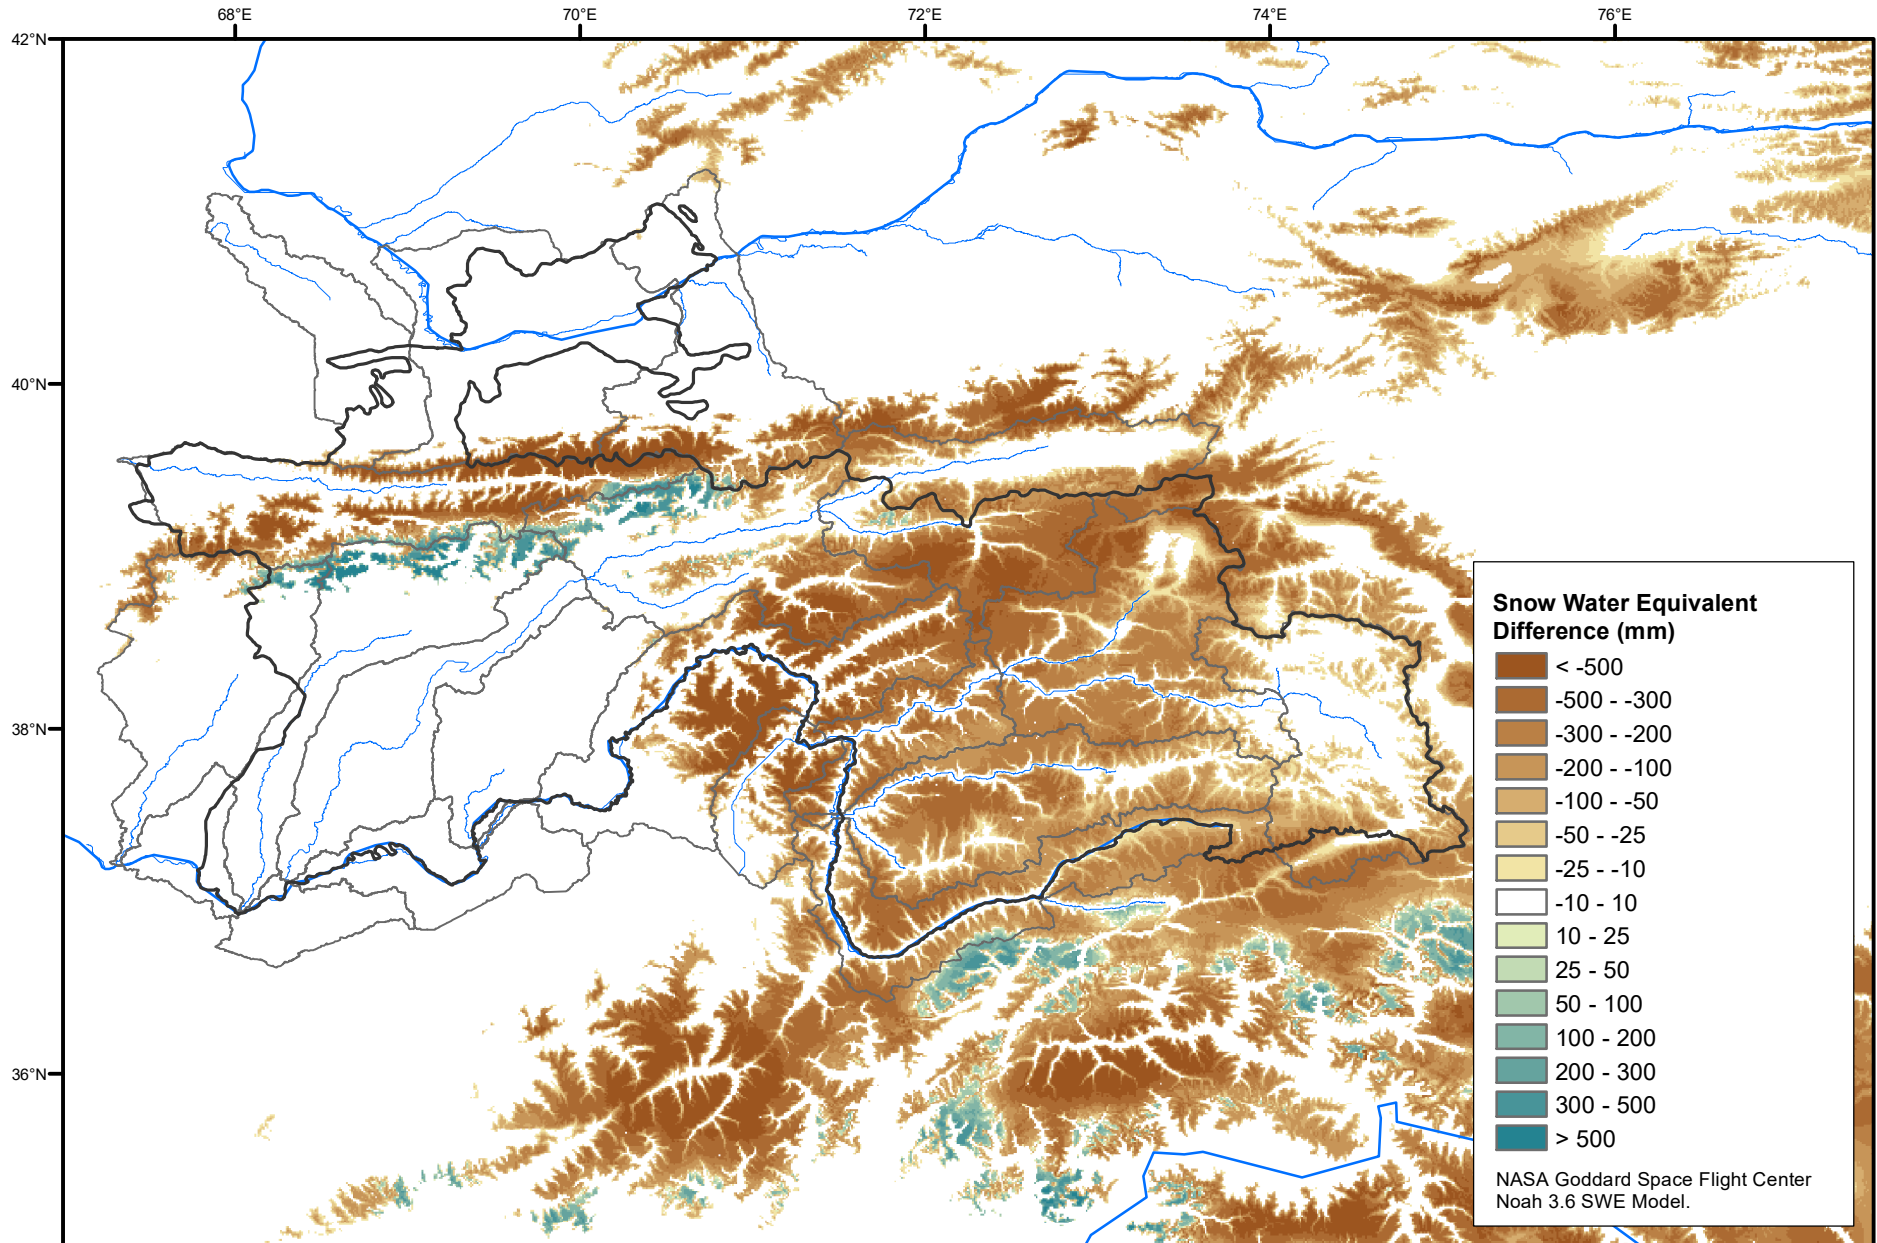

Daily Snow Water Equivalent Difference Anomaly

June 27, 2020 minus Average (2002-2016)

Map created by USGS/EROS