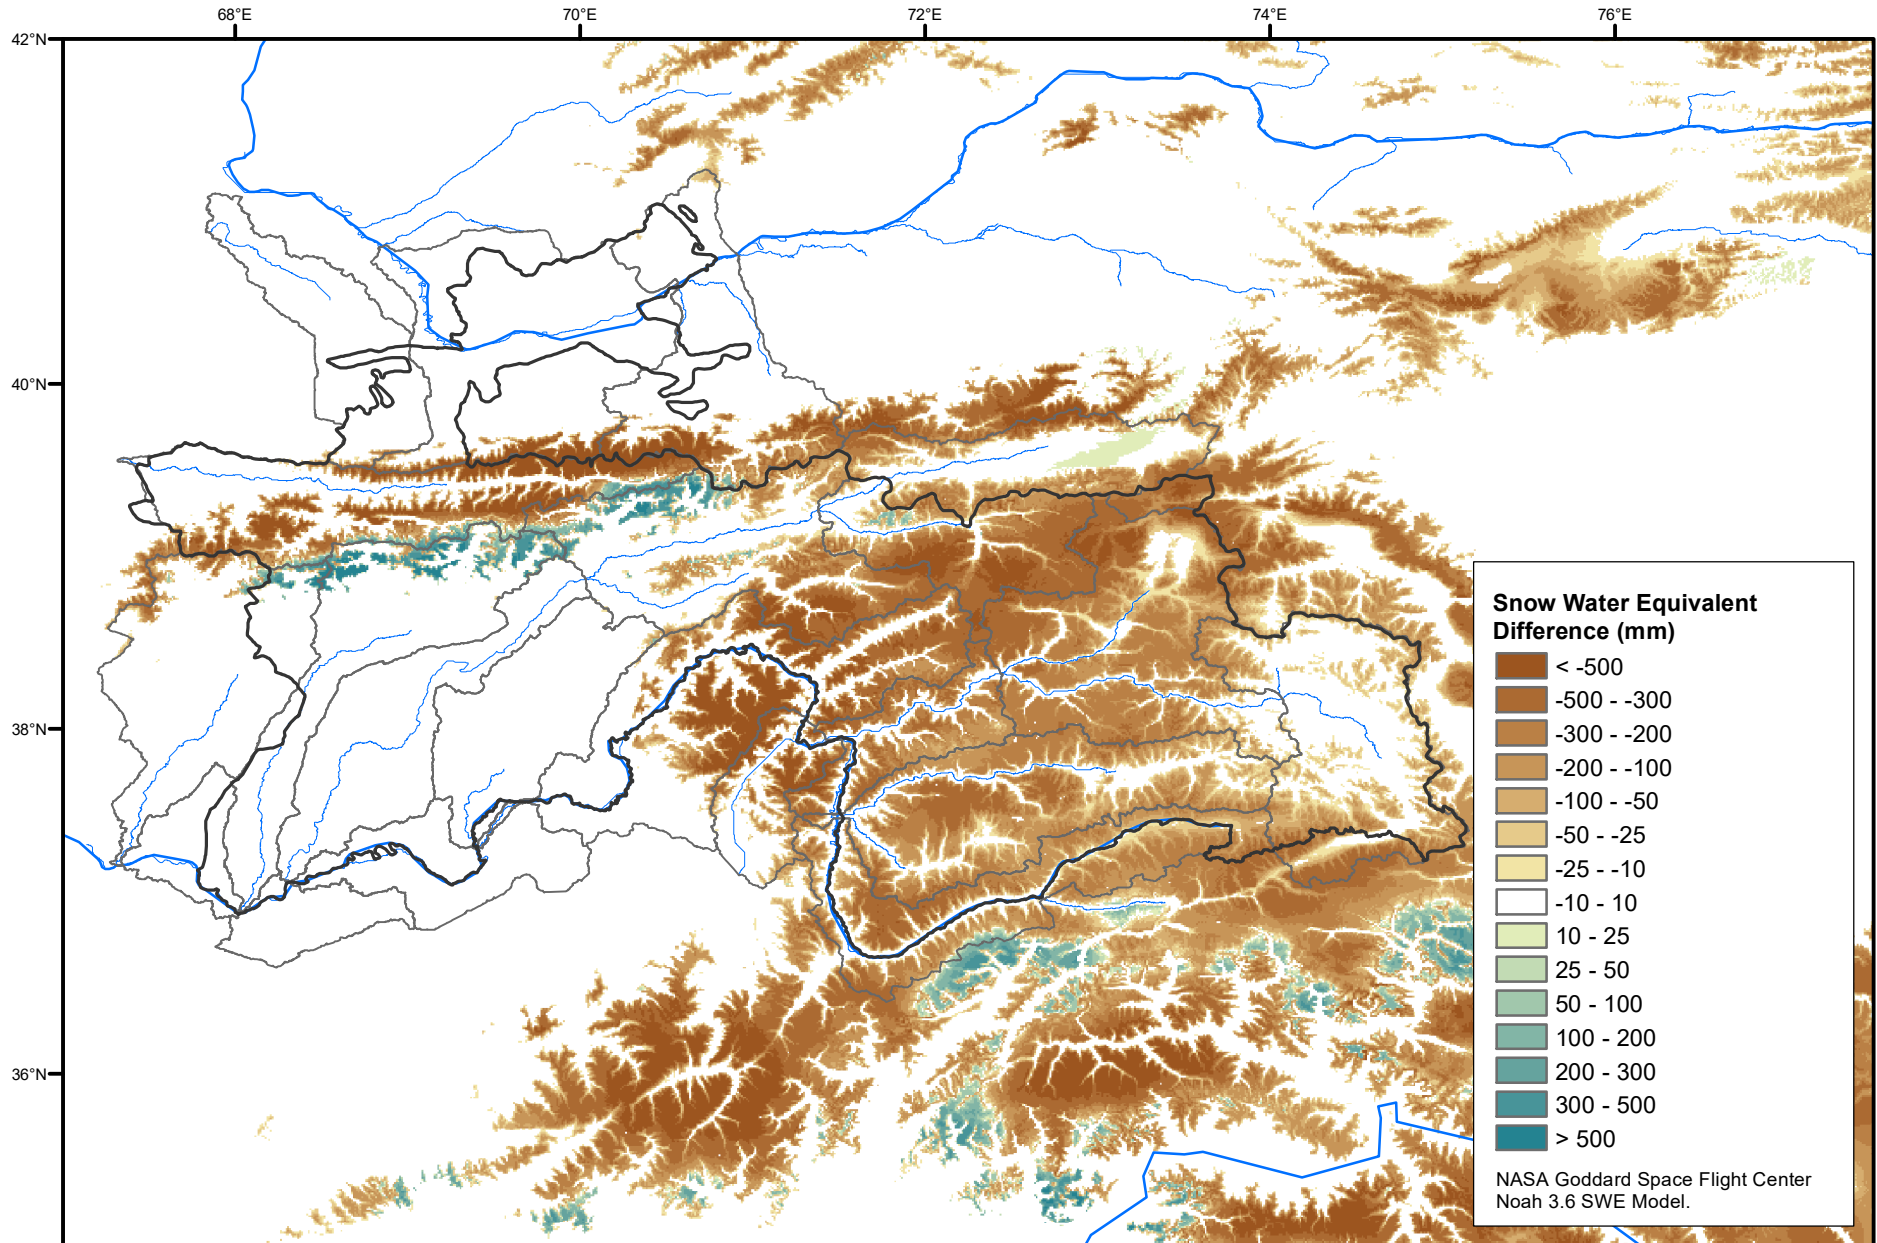

# Daily Snow Water Equivalent Difference Anomaly

June 28, 2020 minus Average (2002-2016)

Map created by USGS/EROS