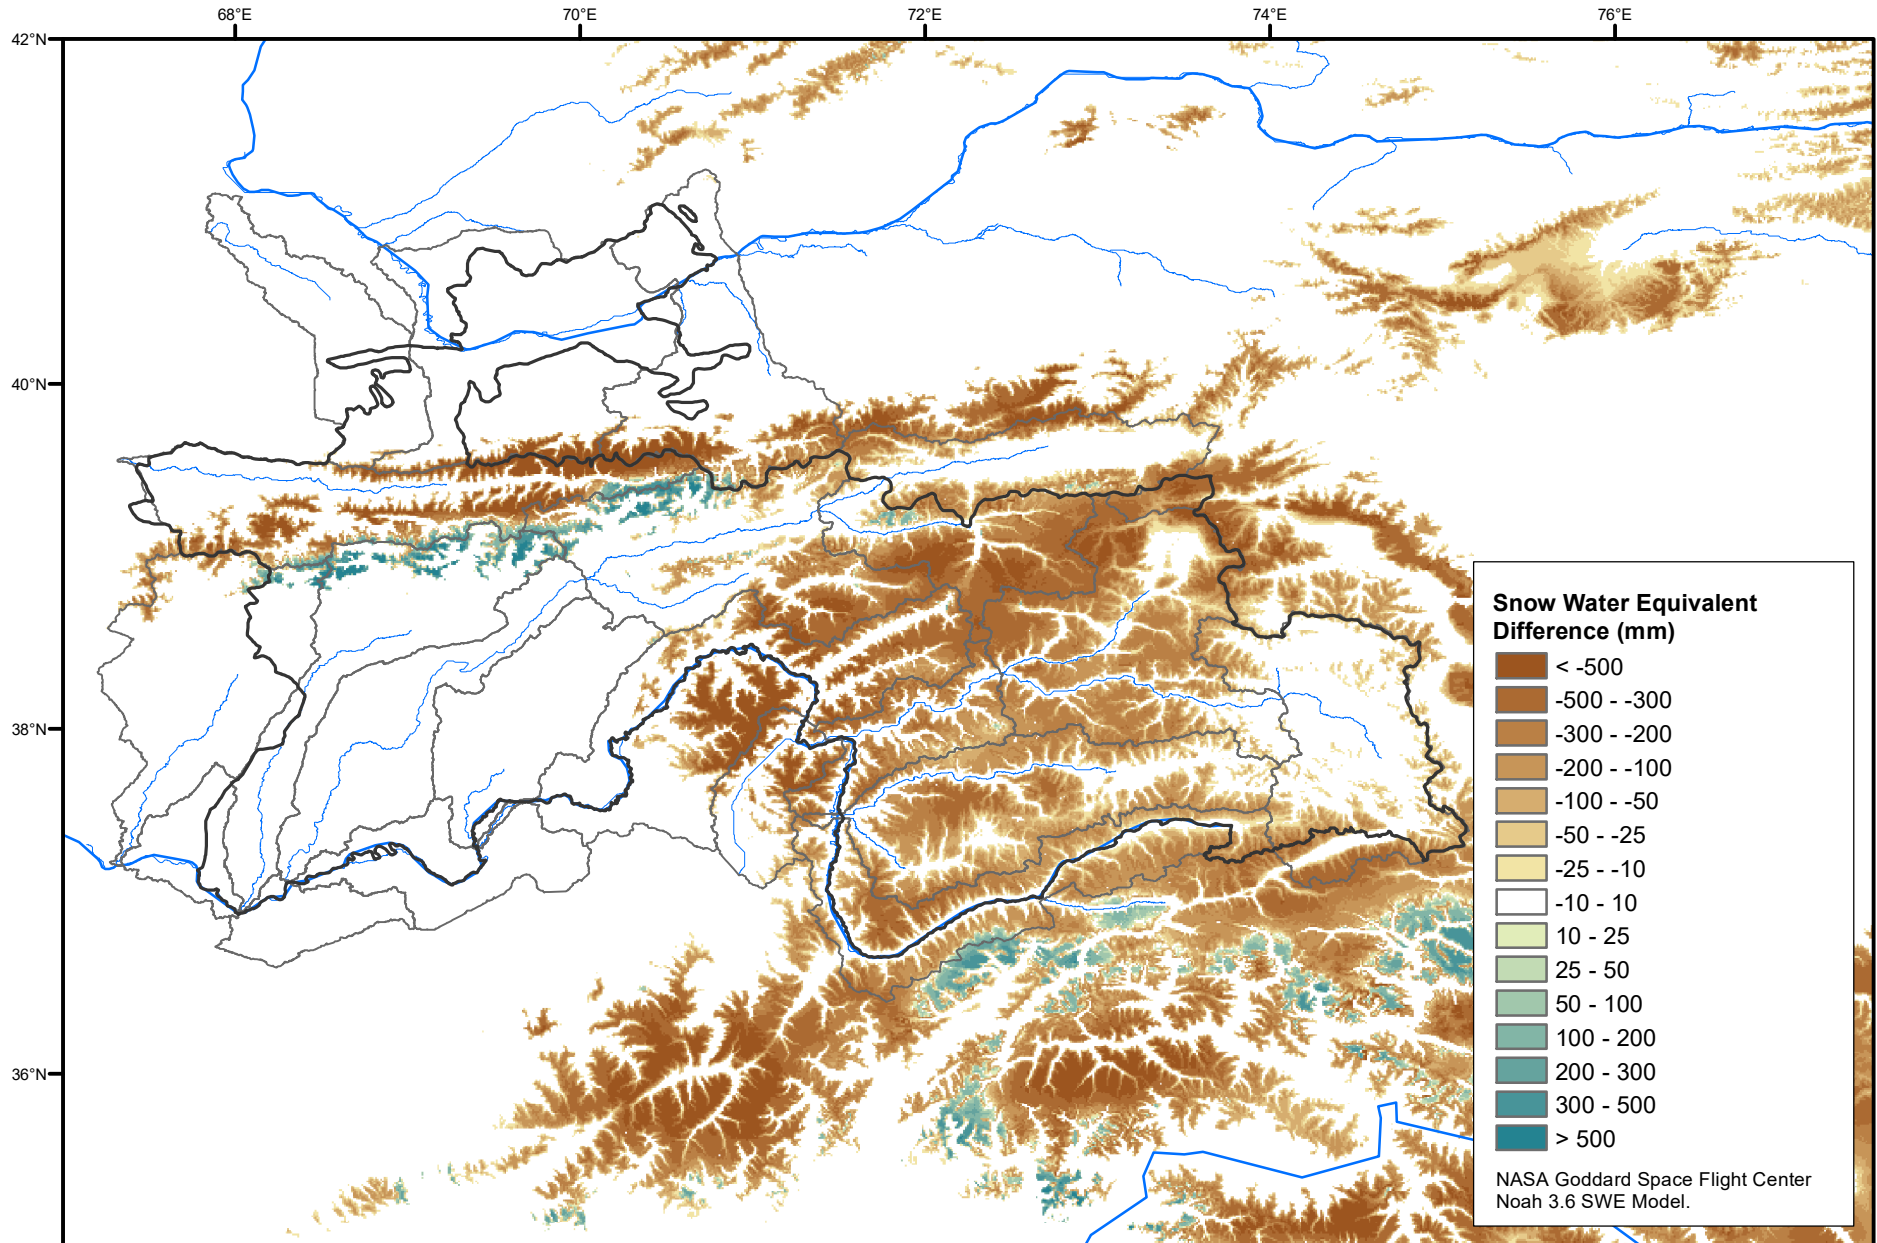

Daily Snow Water Equivalent Difference Anomaly

July 12, 2020 minus Average (2002-2016)

Map created by USGS/EROS