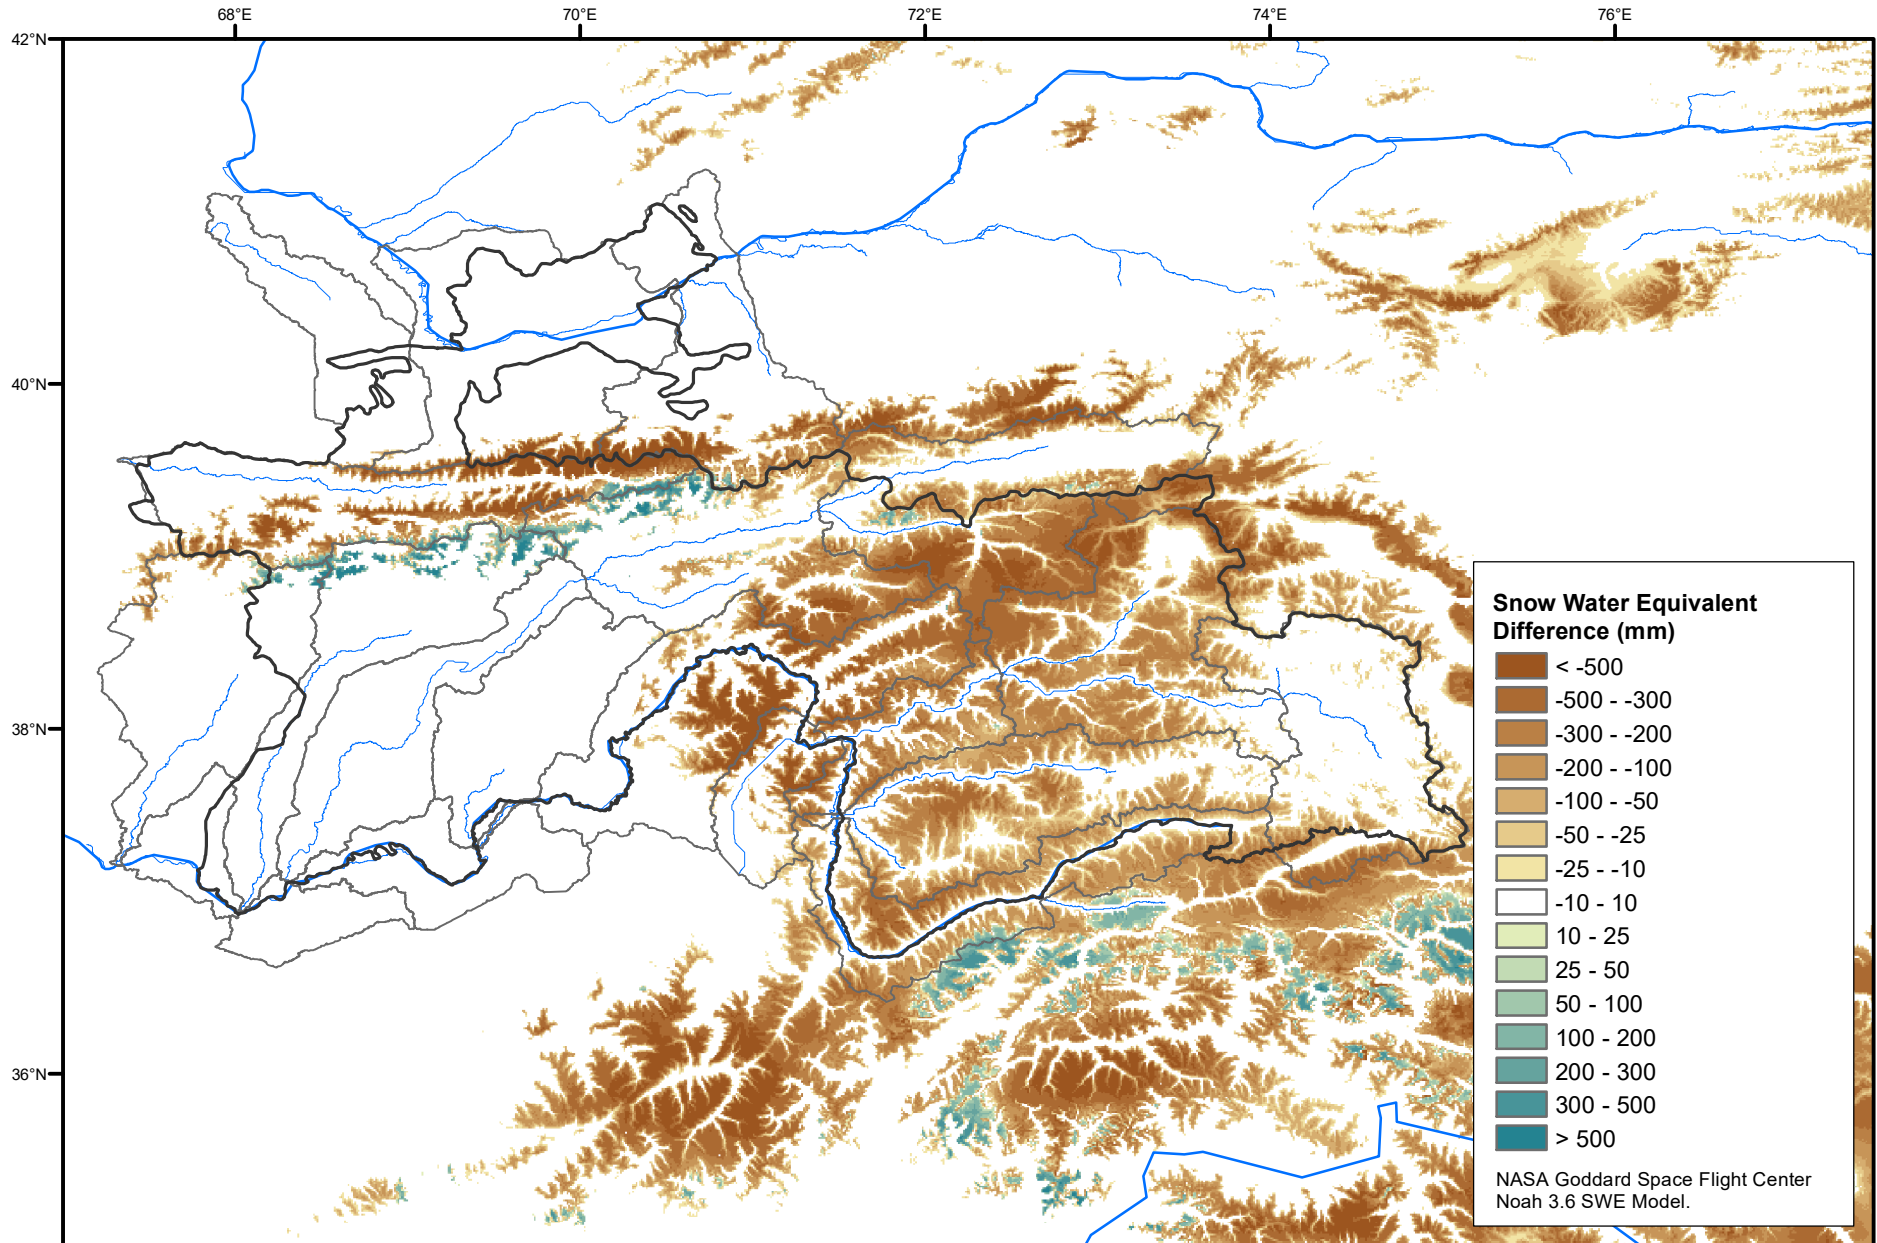

Daily Snow Water Equivalent Difference Anomaly

July 18, 2020 minus Average (2002-2016)

Map created by USGS/EROS