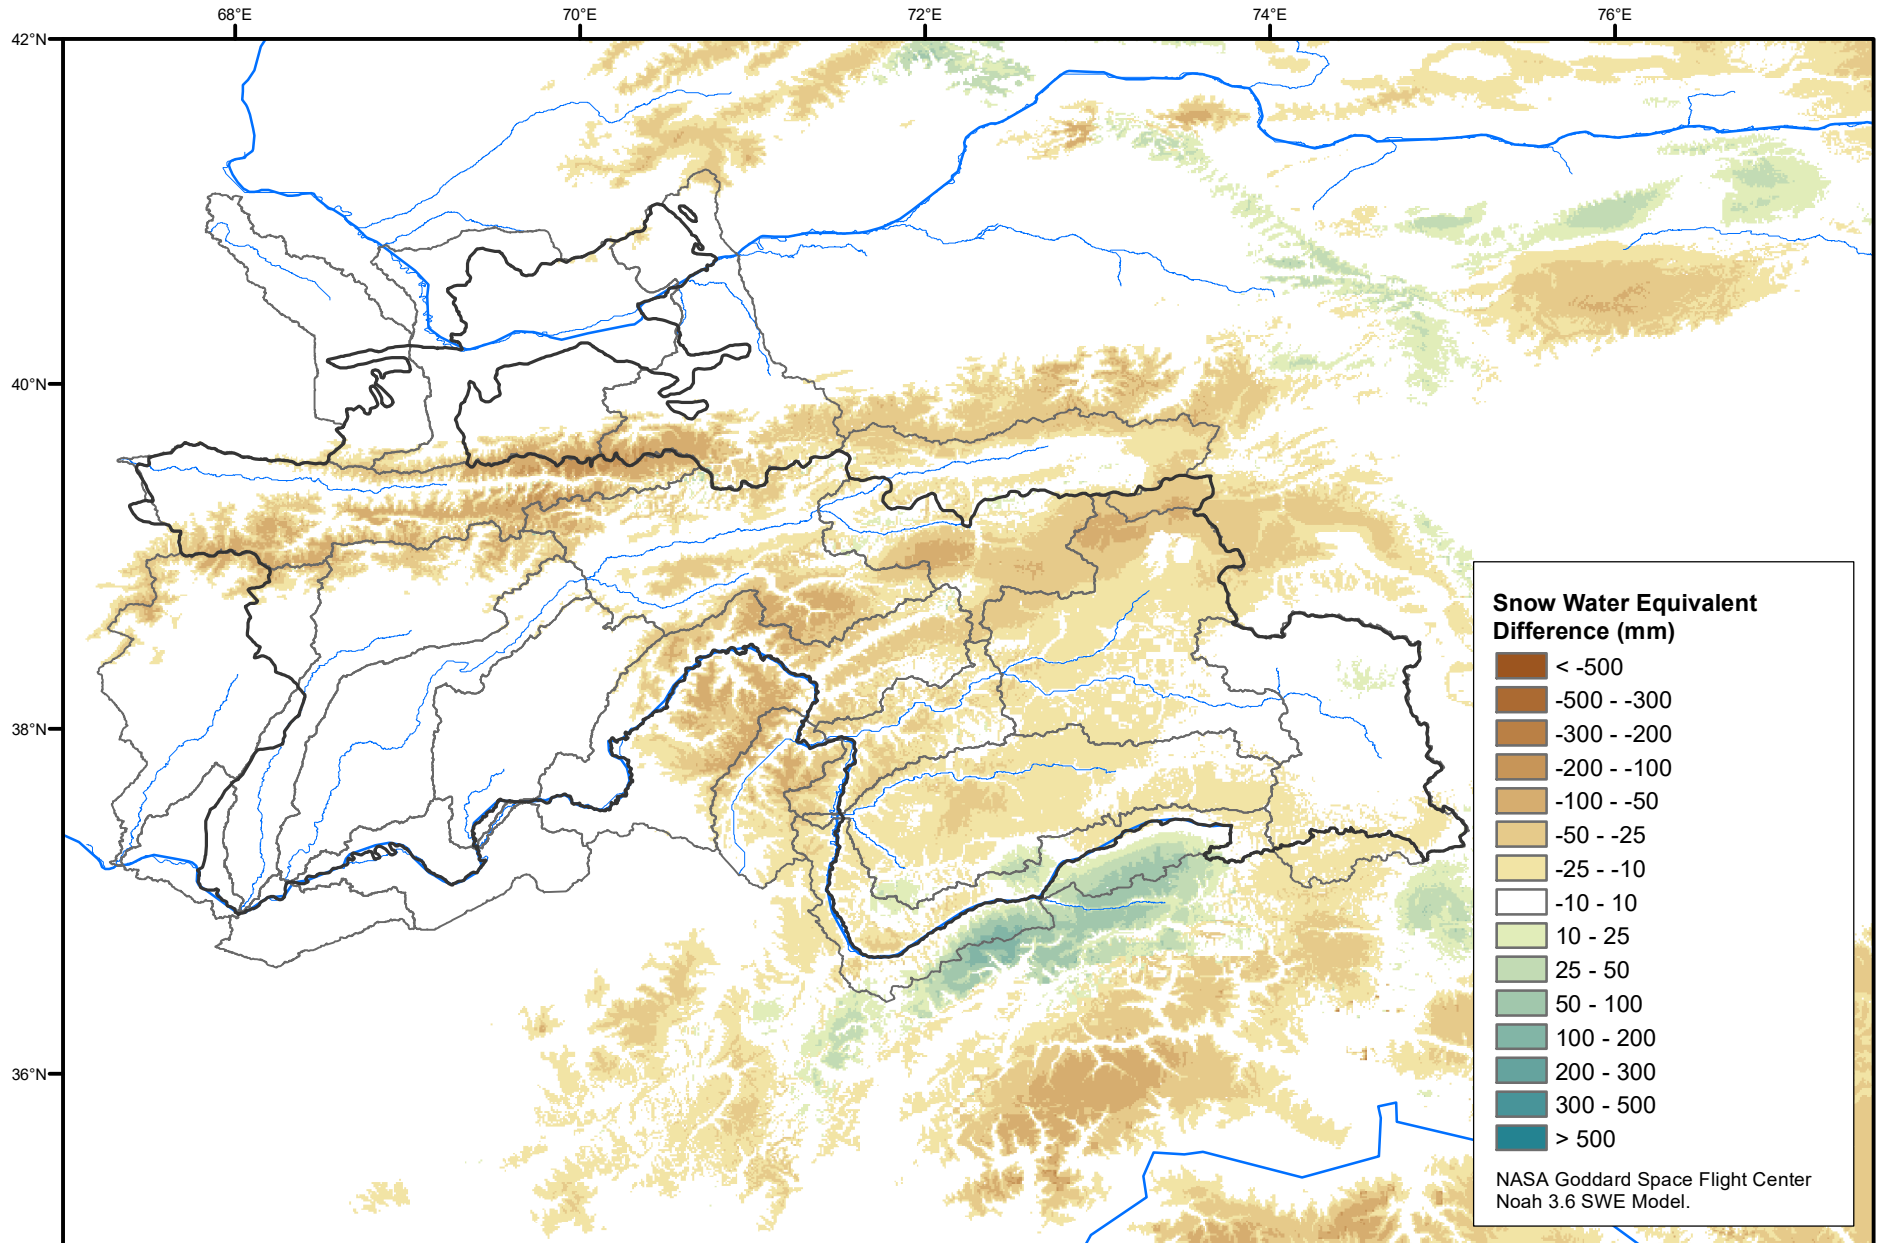

# Daily Snow Water Equivalent Difference Anomaly

November 02, 2020 minus Average (2002-2016)

Map created by USGS/EROS