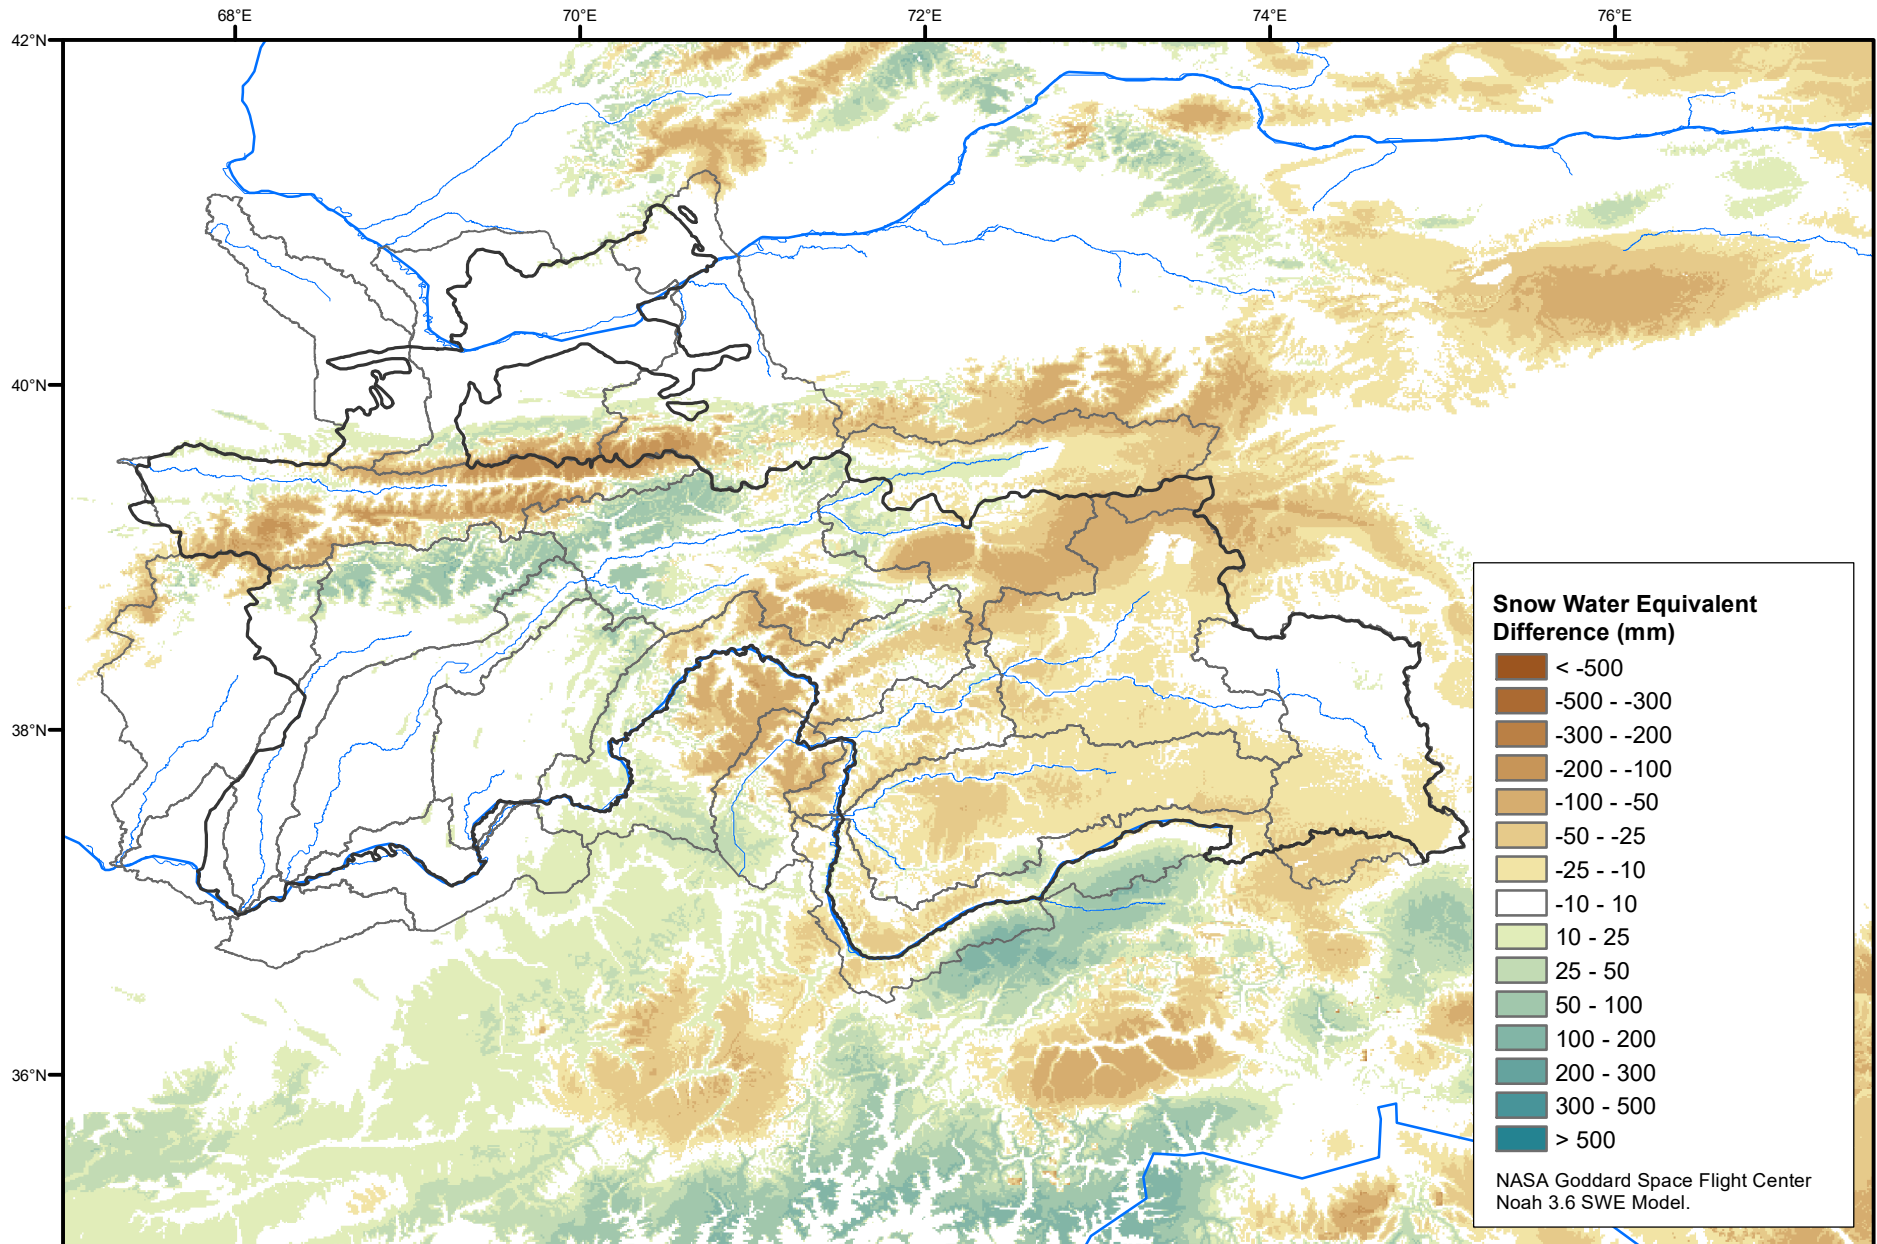

Daily Snow Water Equivalent Difference Anomaly

November 16, 2020 minus Average (2002-2016)

Map created by USGS/EROS