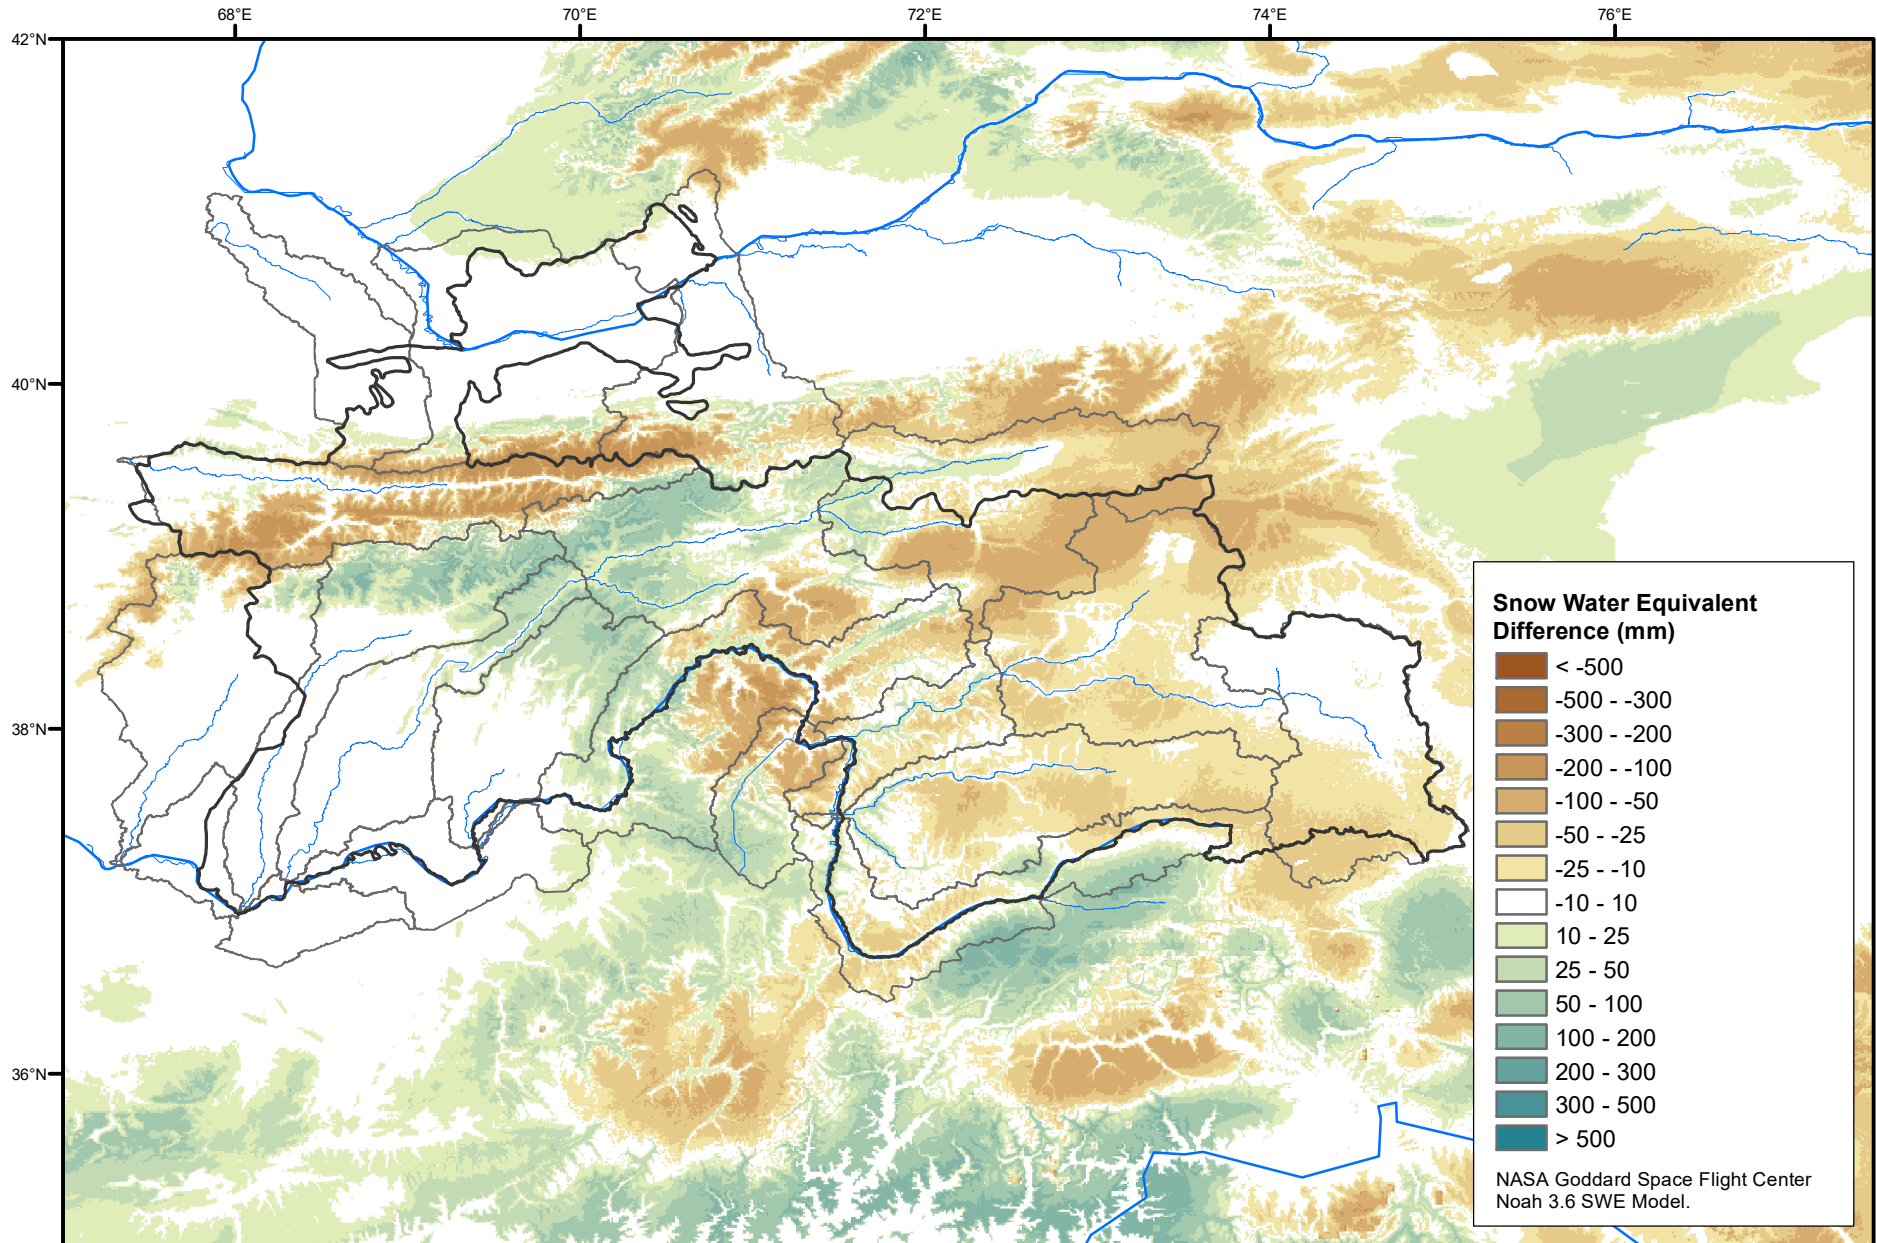

# Daily Snow Water Equivalent Difference Anomaly

November 23, 2020 minus Average (2002-2016)

Map created by USGS/EROS