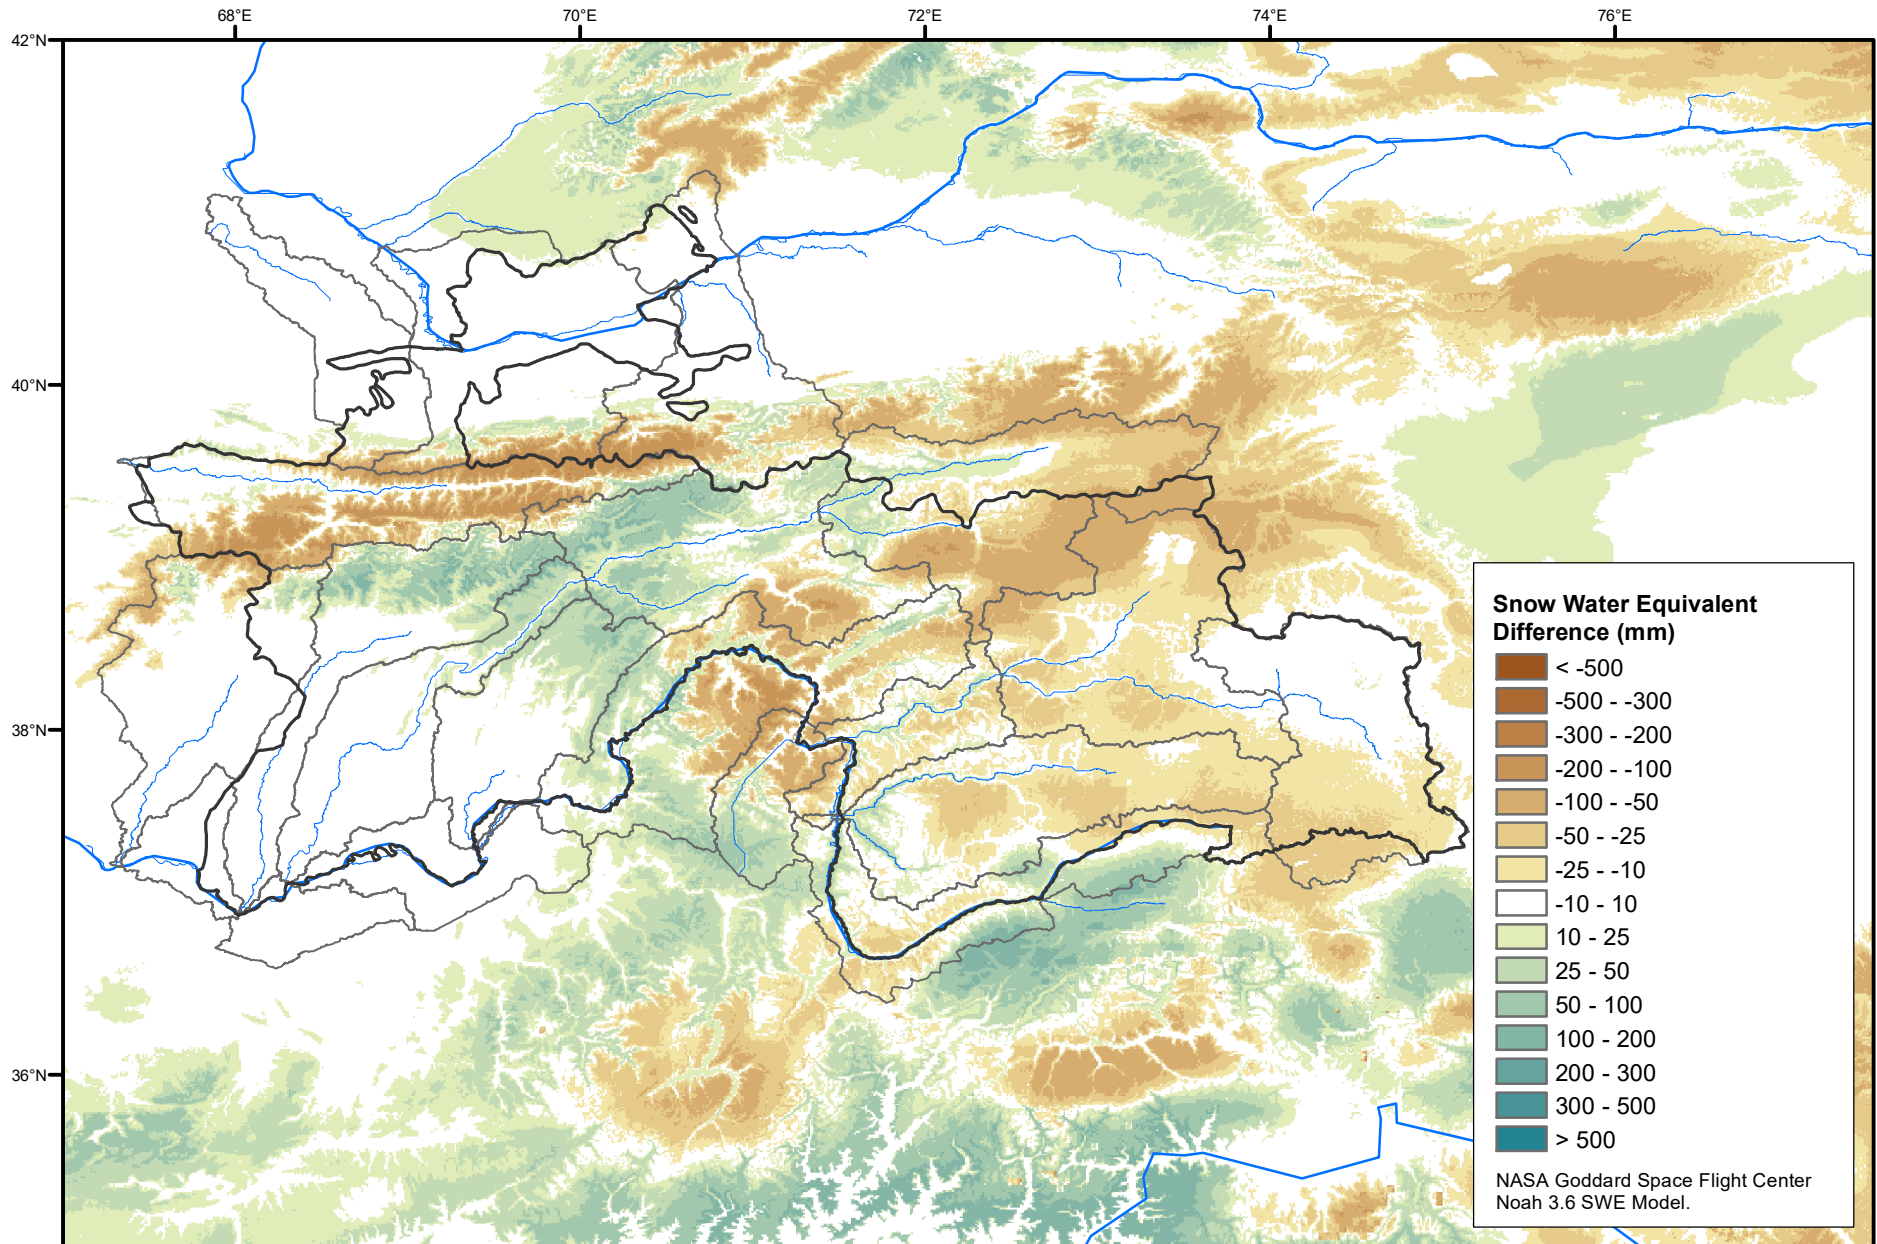

Daily Snow Water Equivalent Difference Anomaly

November 24, 2020 minus Average (2002-2016)

Map created by USGS/EROS