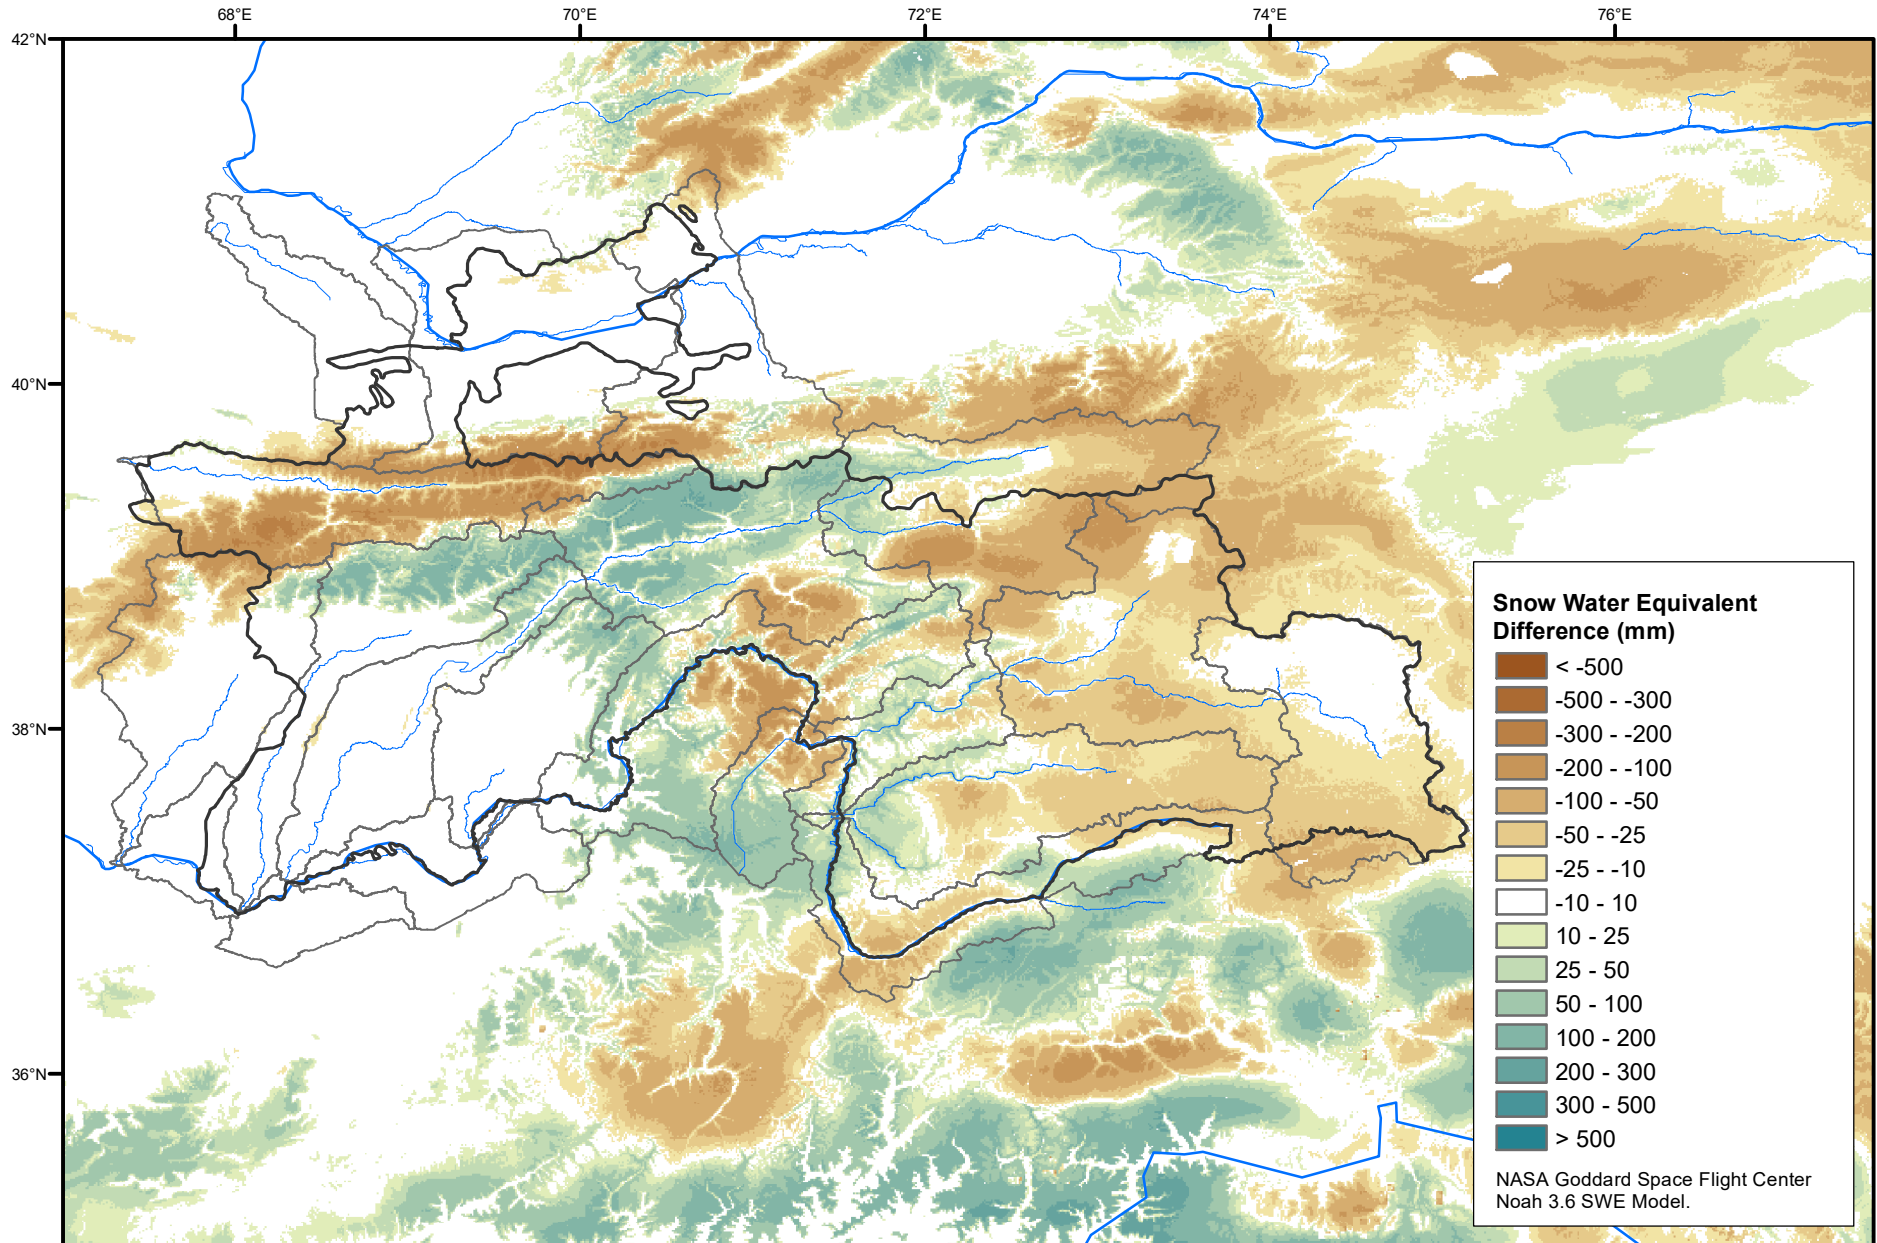

Daily Snow Water Equivalent Difference Anomaly

December 14, 2020 minus Average (2002-2016)

Map created by USGS/EROS