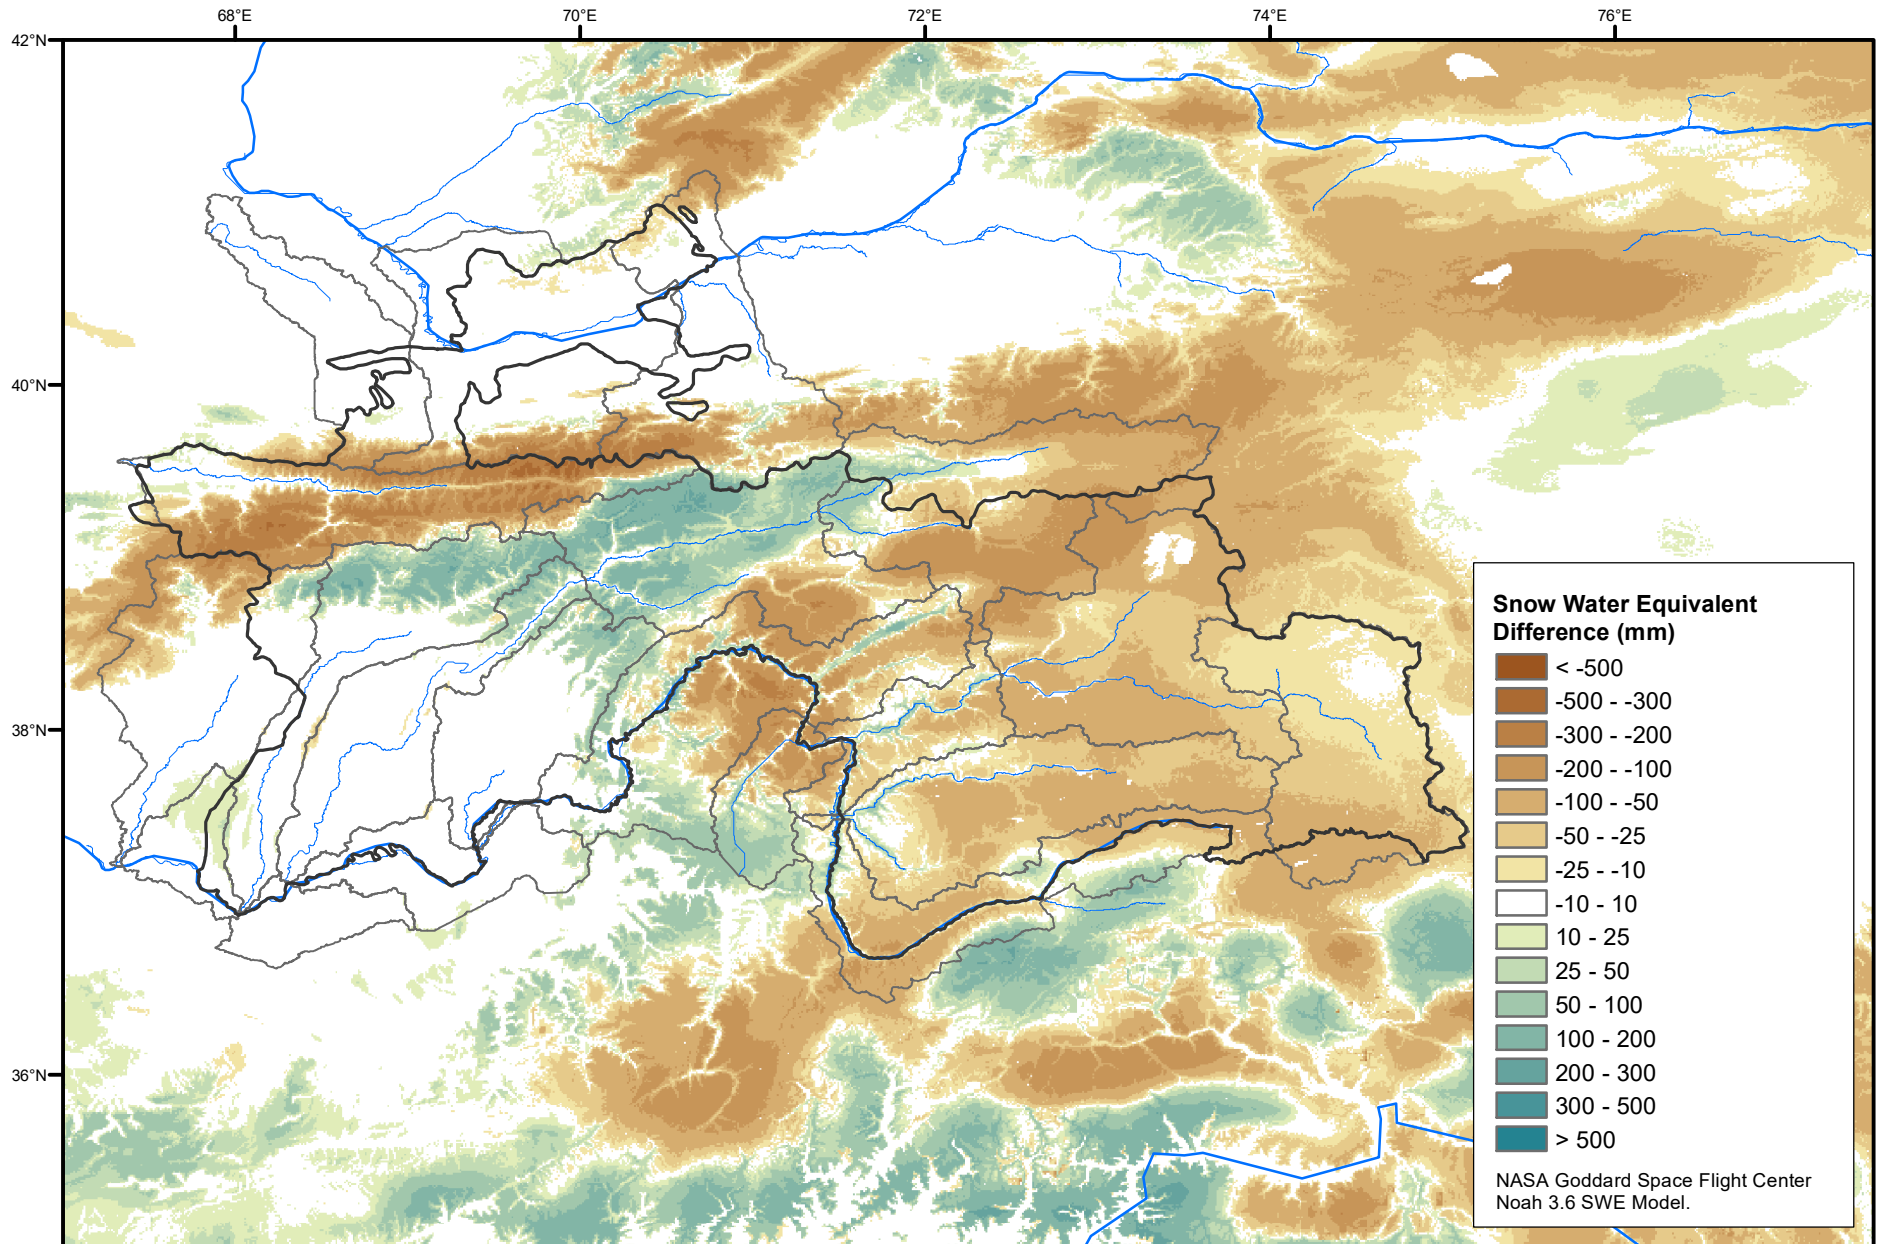

Daily Snow Water Equivalent Difference Anomaly

January 03, 2021 minus Average (2002-2016)

Map created by USGS/EROS