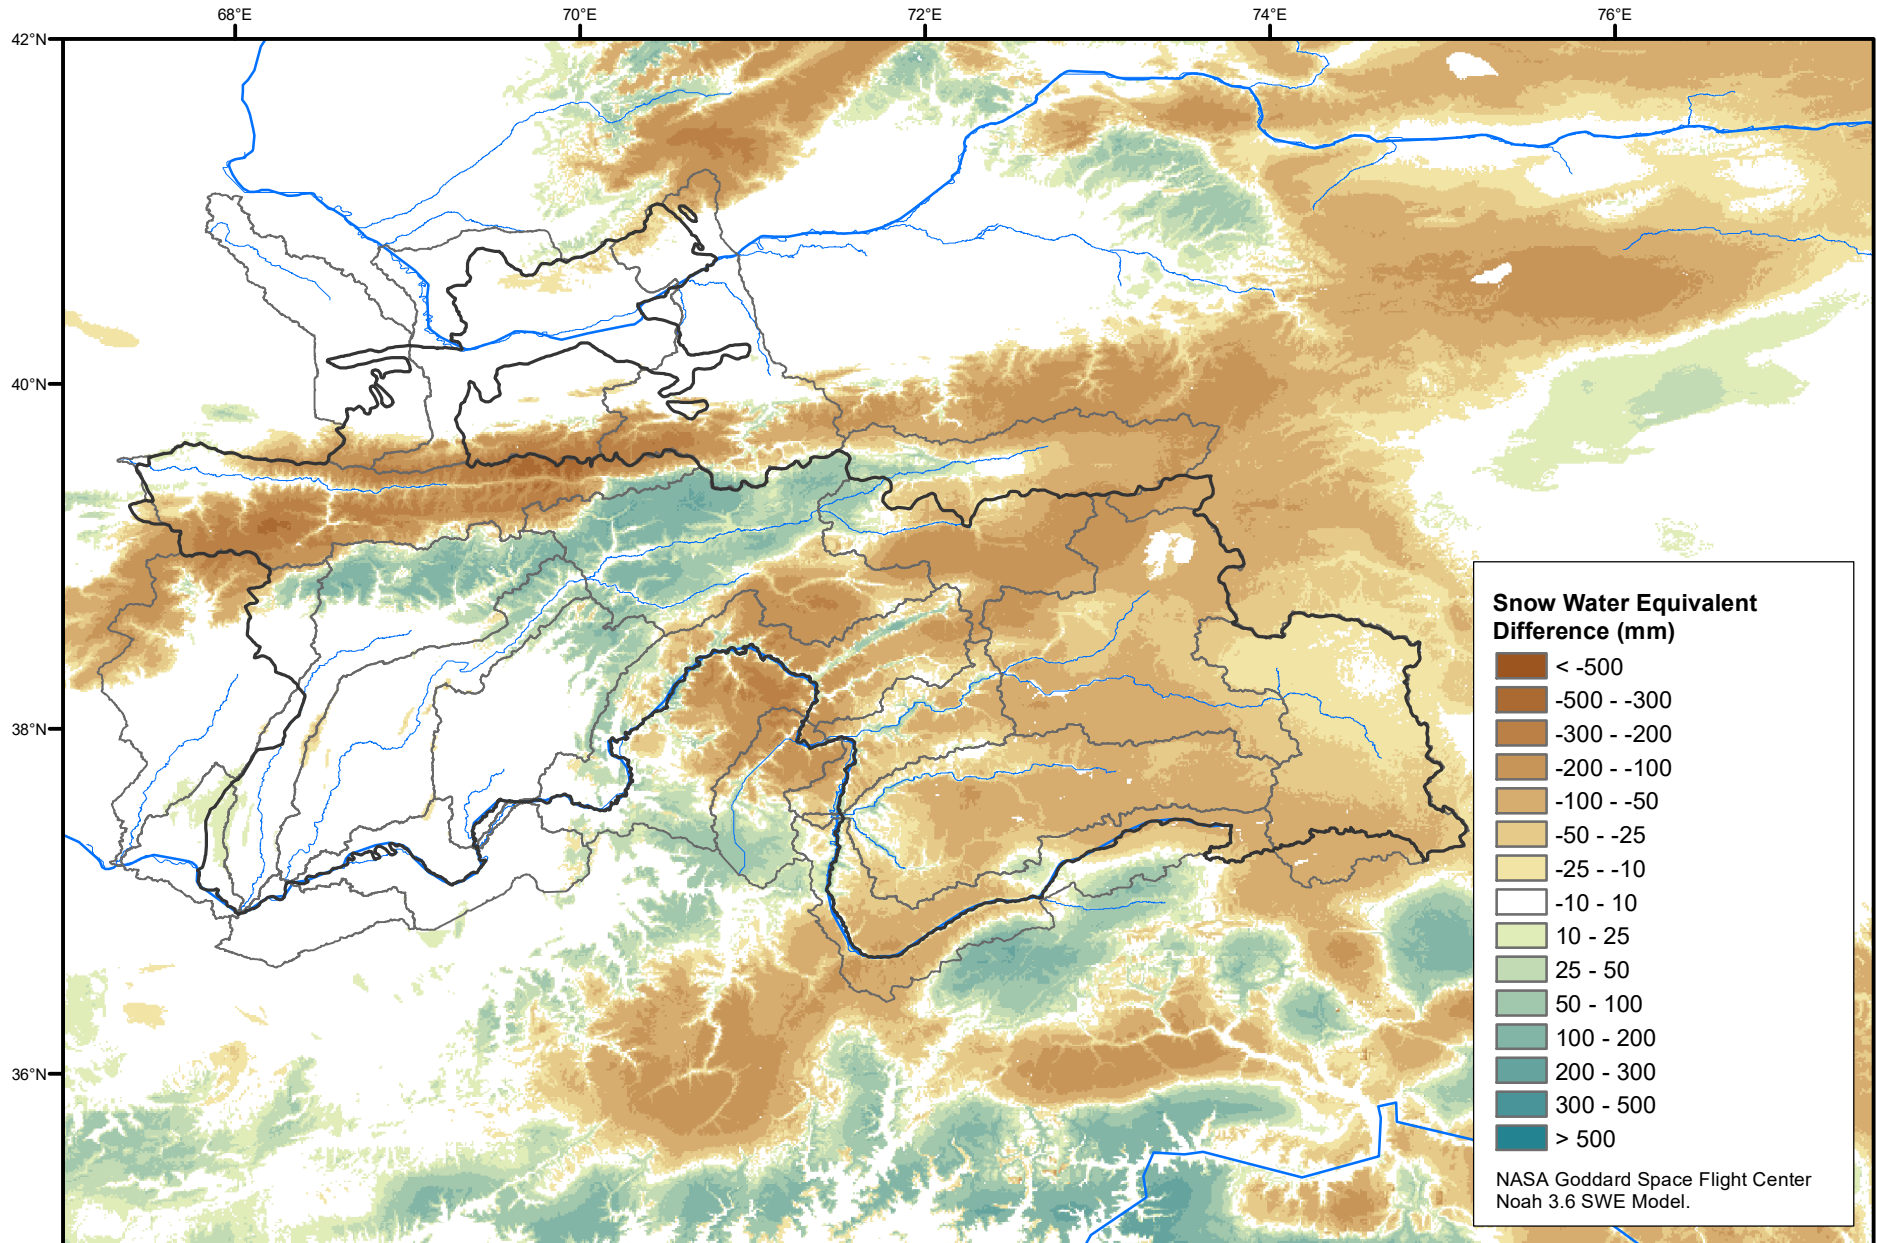

Daily Snow Water Equivalent Difference Anomaly

January 06, 2021 minus Average (2002-2016)

Map created by USGS/EROS