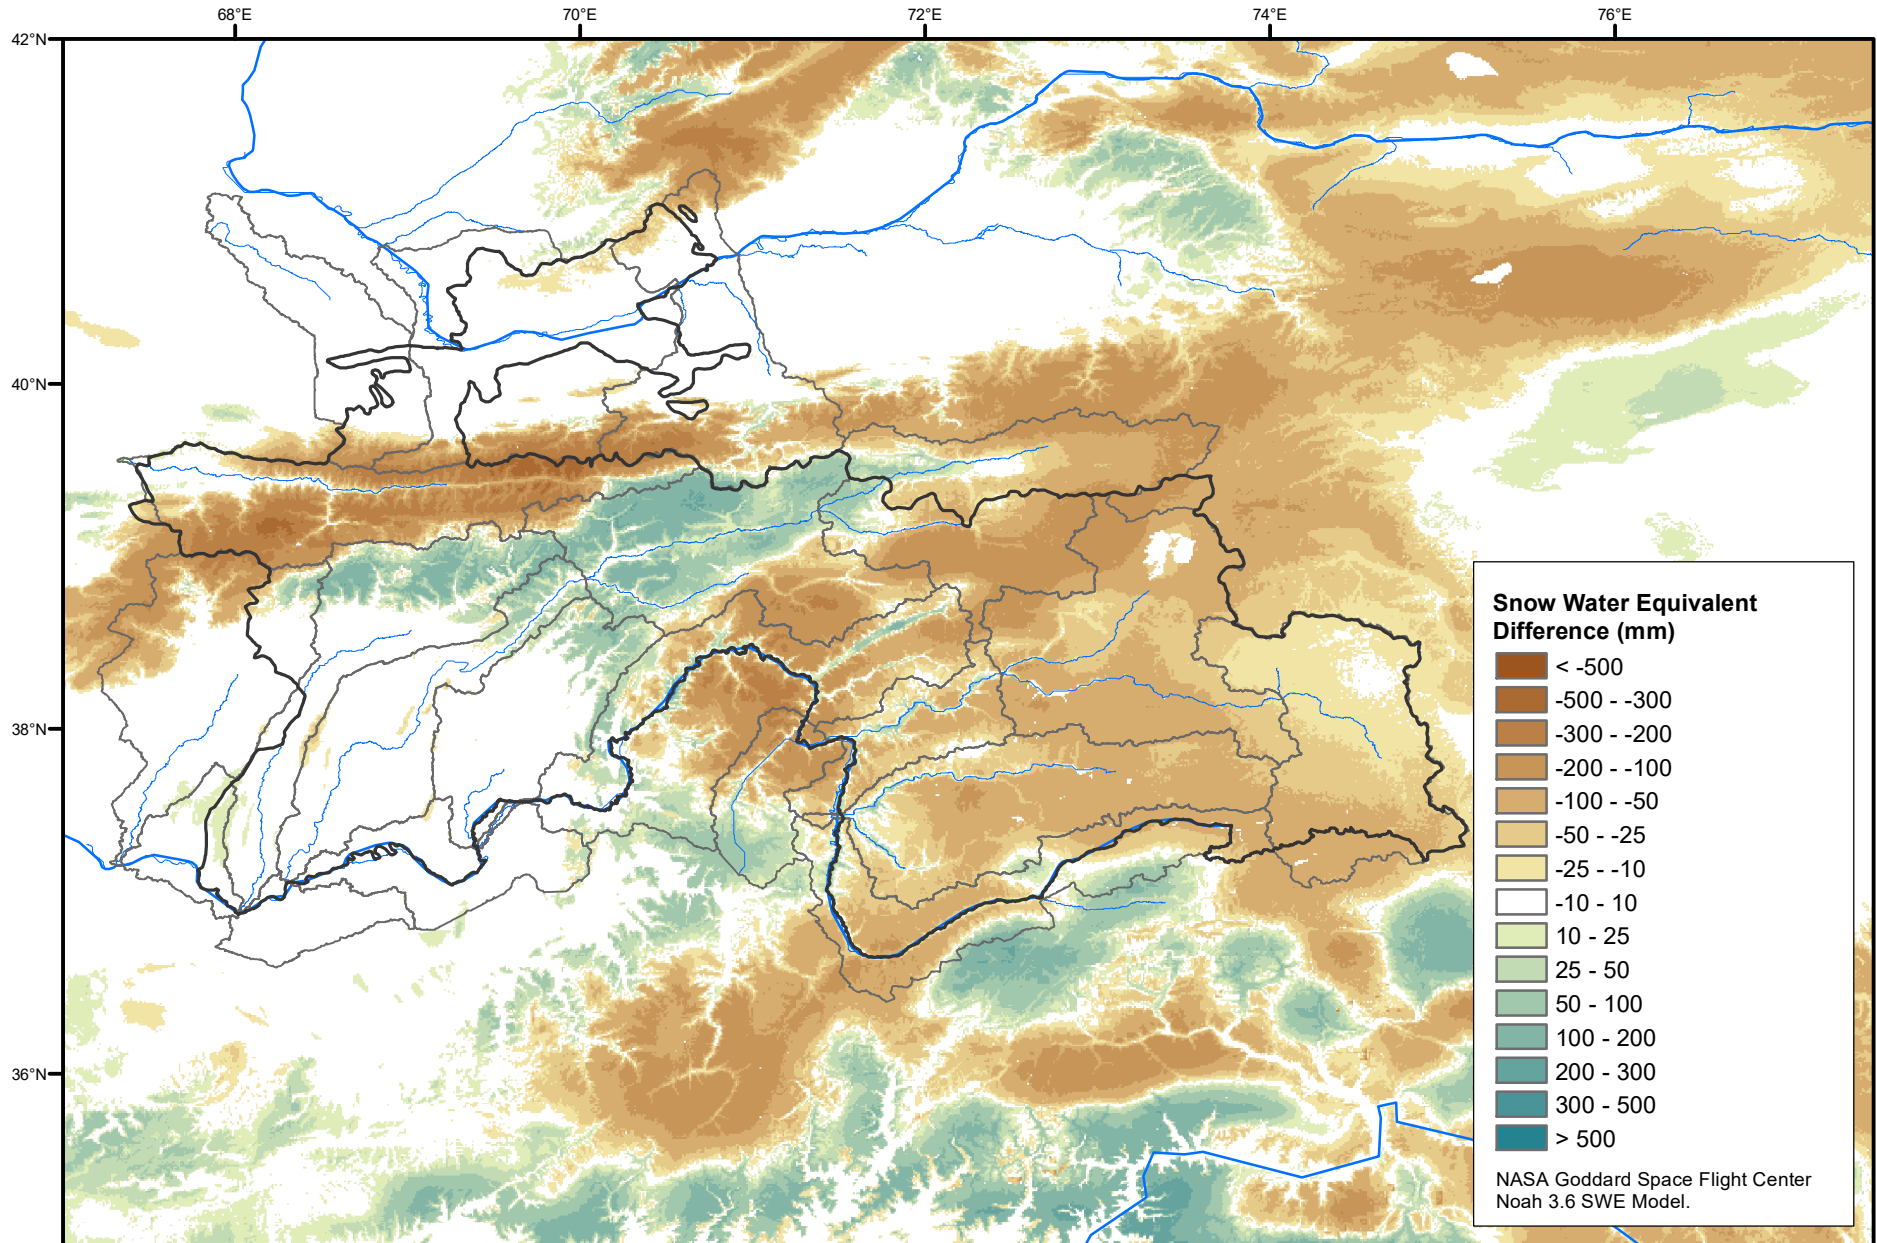

# Daily Snow Water Equivalent Difference Anomaly

January 08, 2021 minus Average (2002-2016)

Map created by USGS/EROS