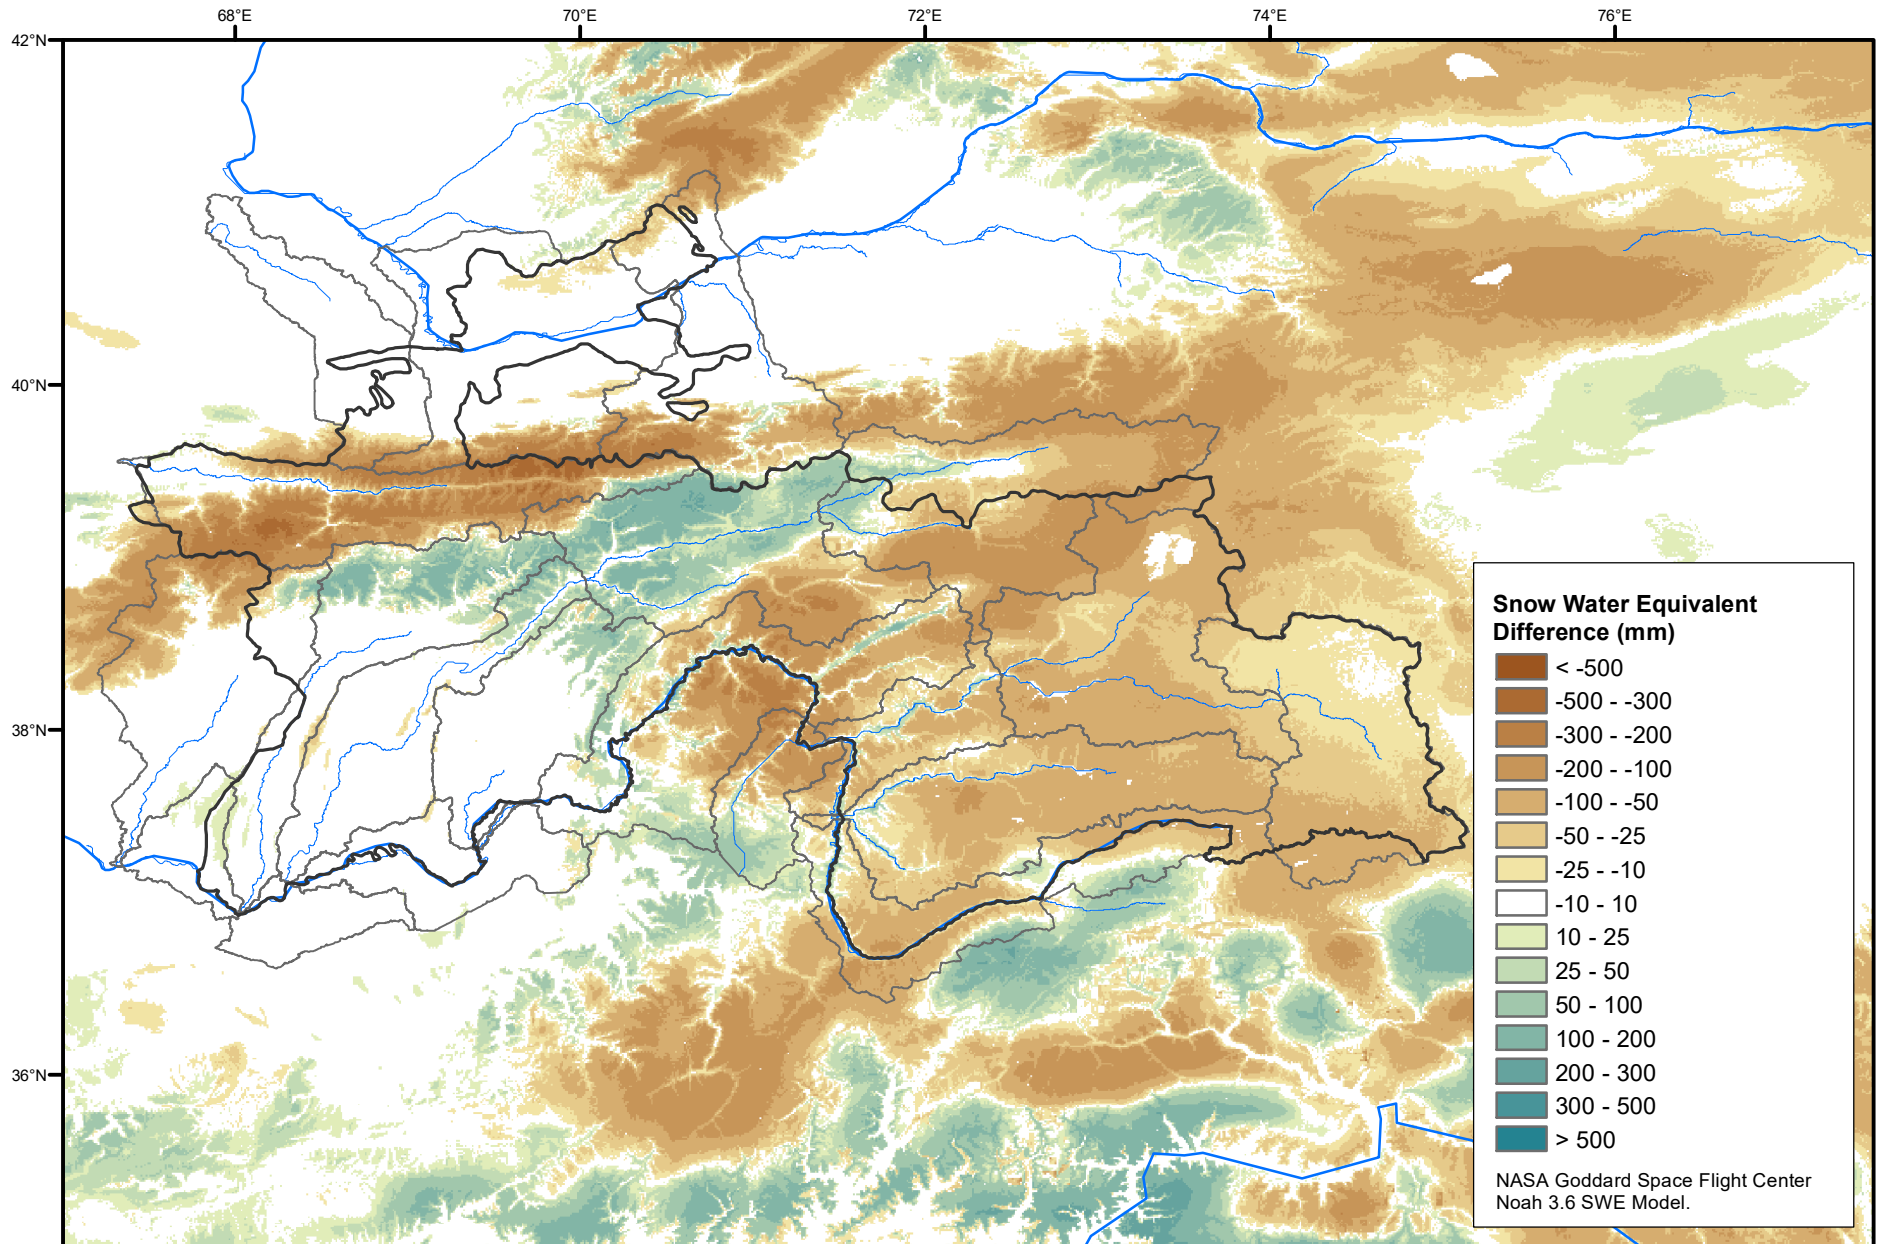

# Daily Snow Water Equivalent Difference Anomaly

January 09, 2021 minus Average (2002-2016)

Map created by USGS/EROS