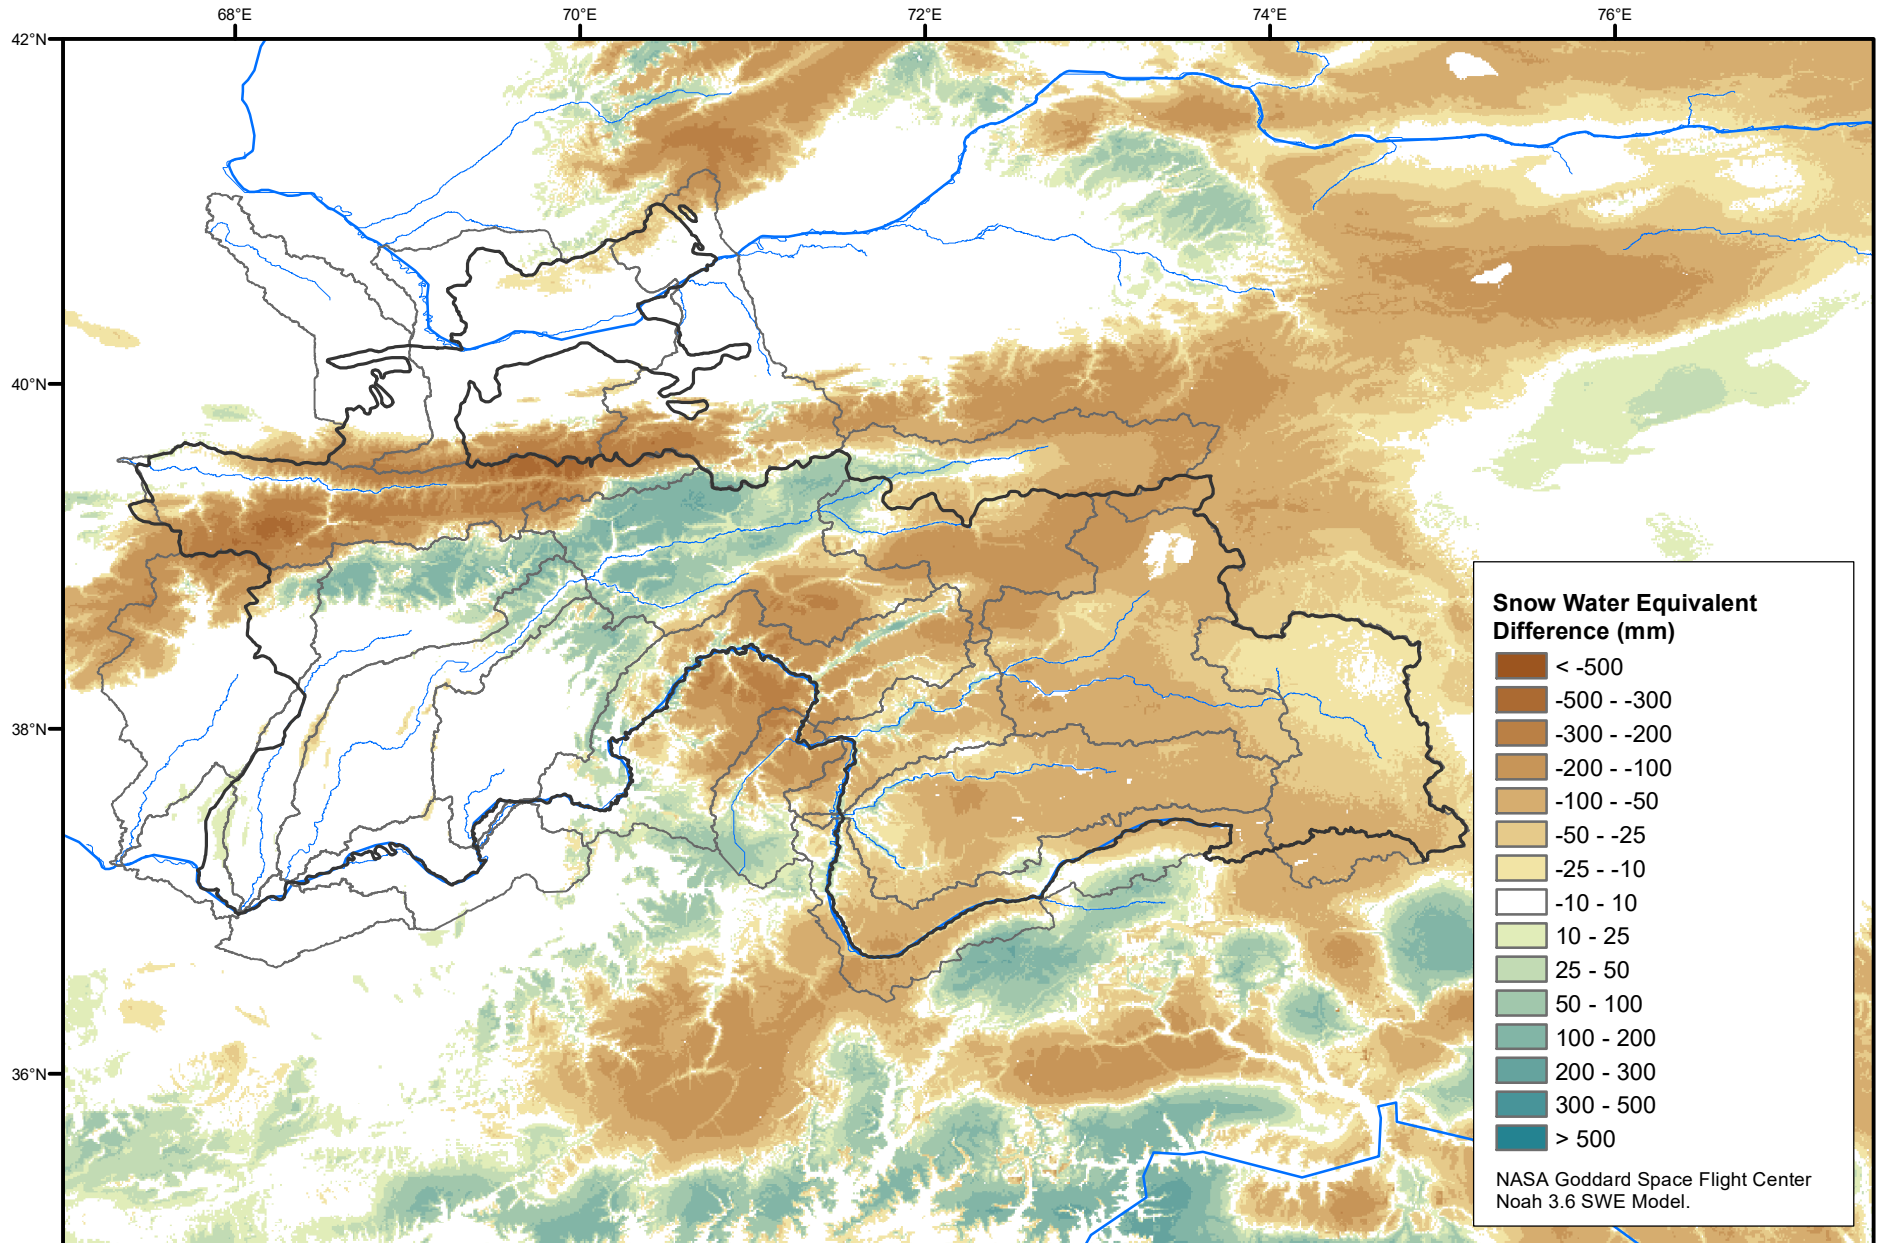

Daily Snow Water Equivalent Difference Anomaly

January 10, 2021 minus Average (2002-2016)

Map created by USGS/EROS