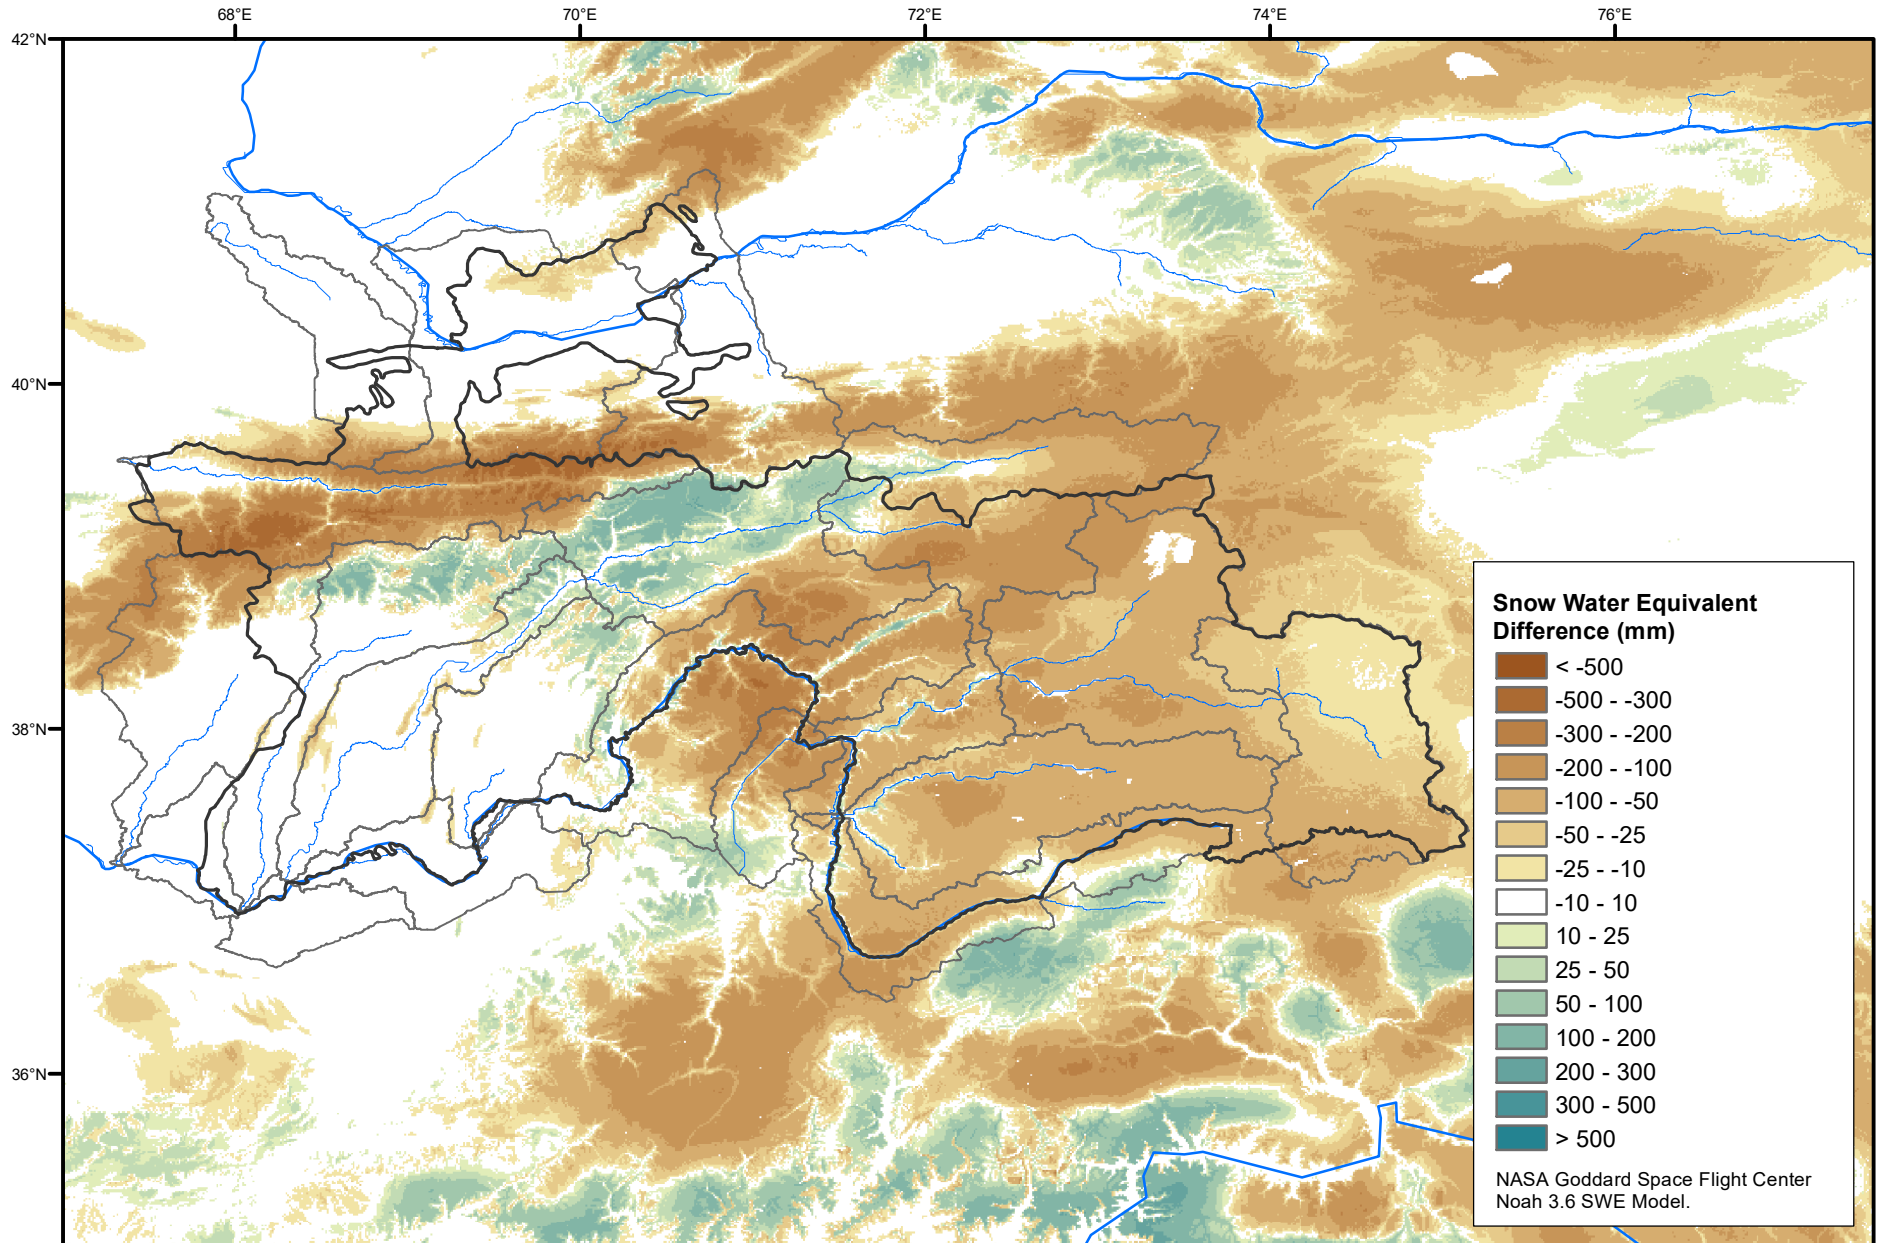

Daily Snow Water Equivalent Difference Anomaly

January 16, 2021 minus Average (2002-2016)

Map created by USGS/EROS