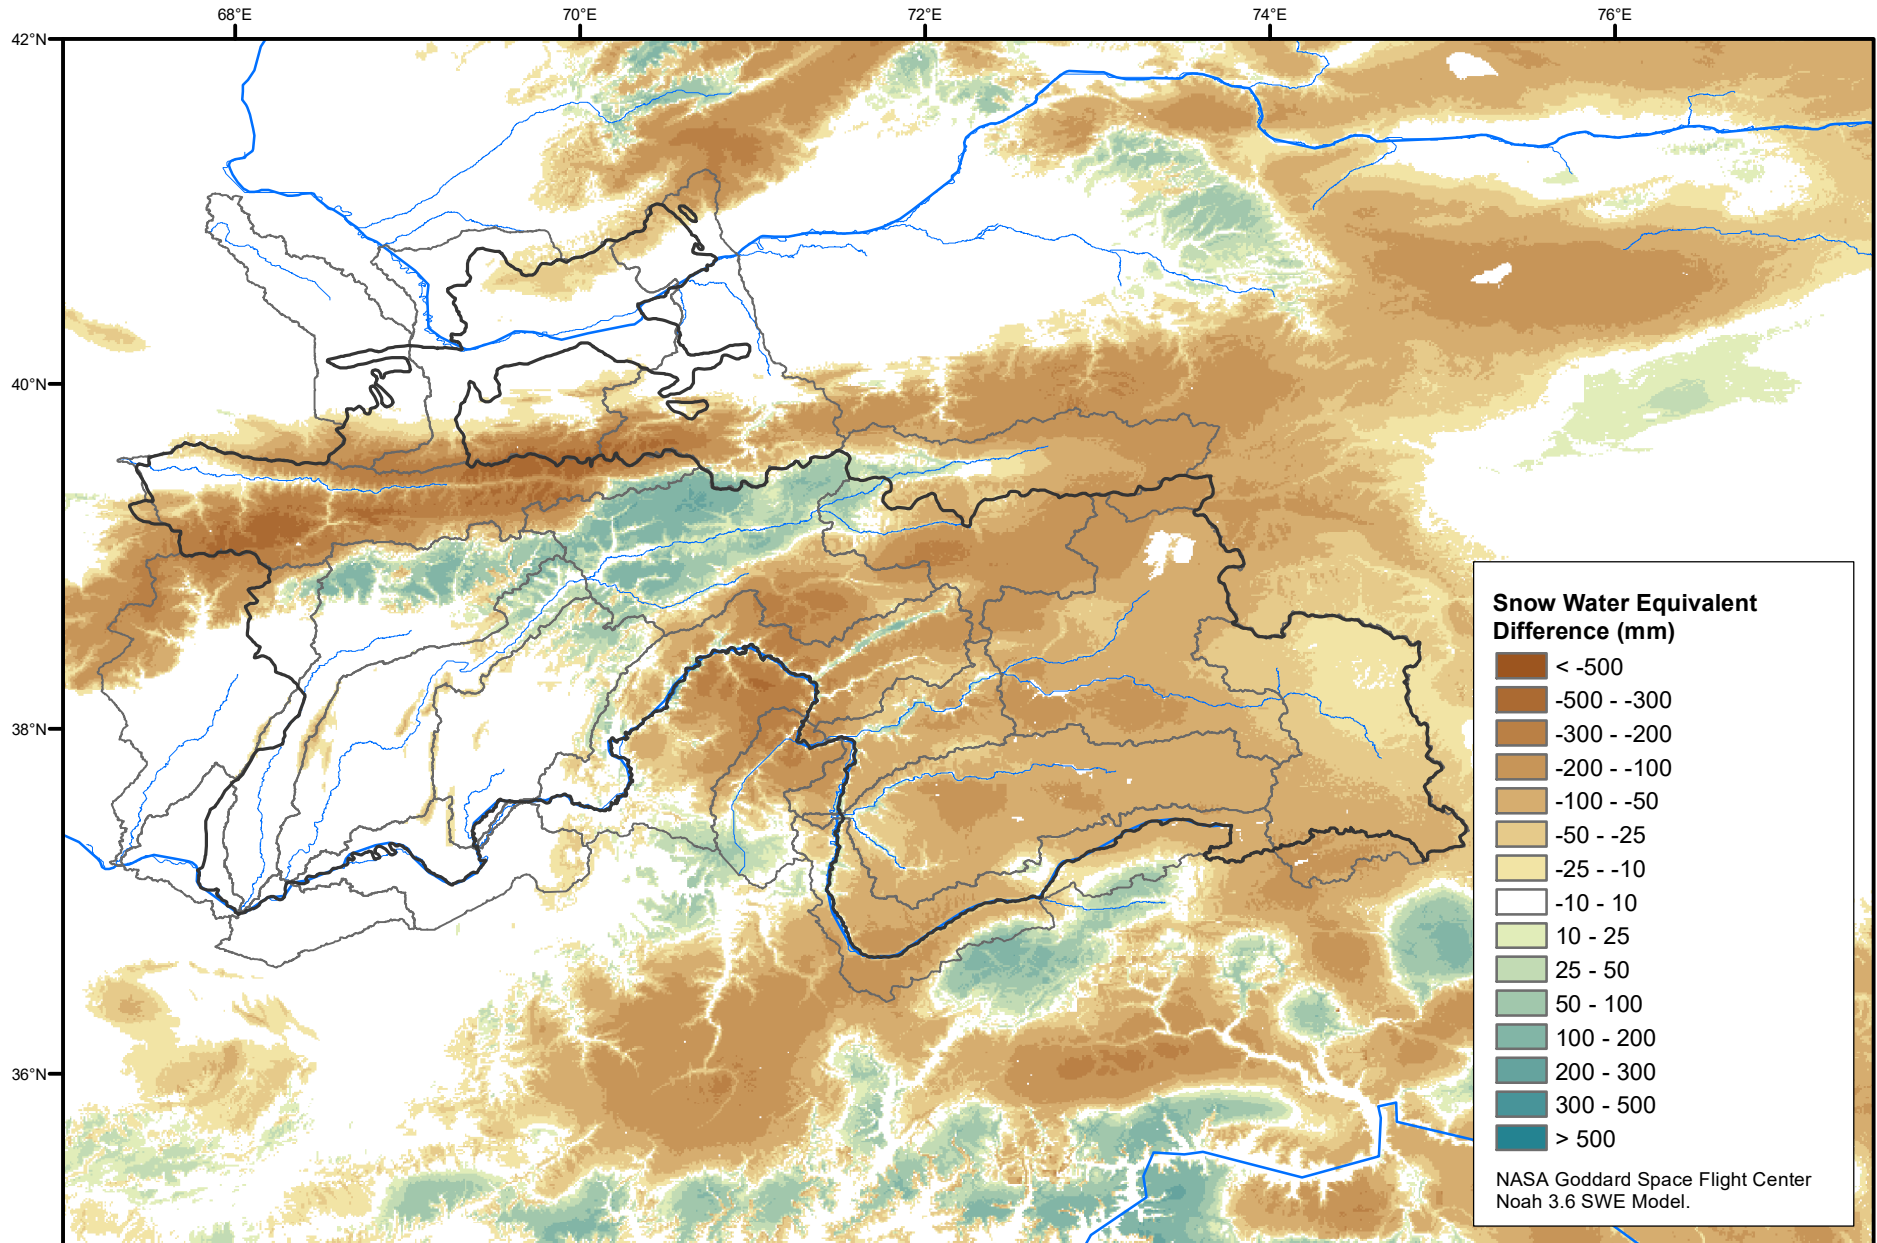

Daily Snow Water Equivalent Difference Anomaly

January 20, 2021 minus Average (2002-2016)

Map created by USGS/EROS