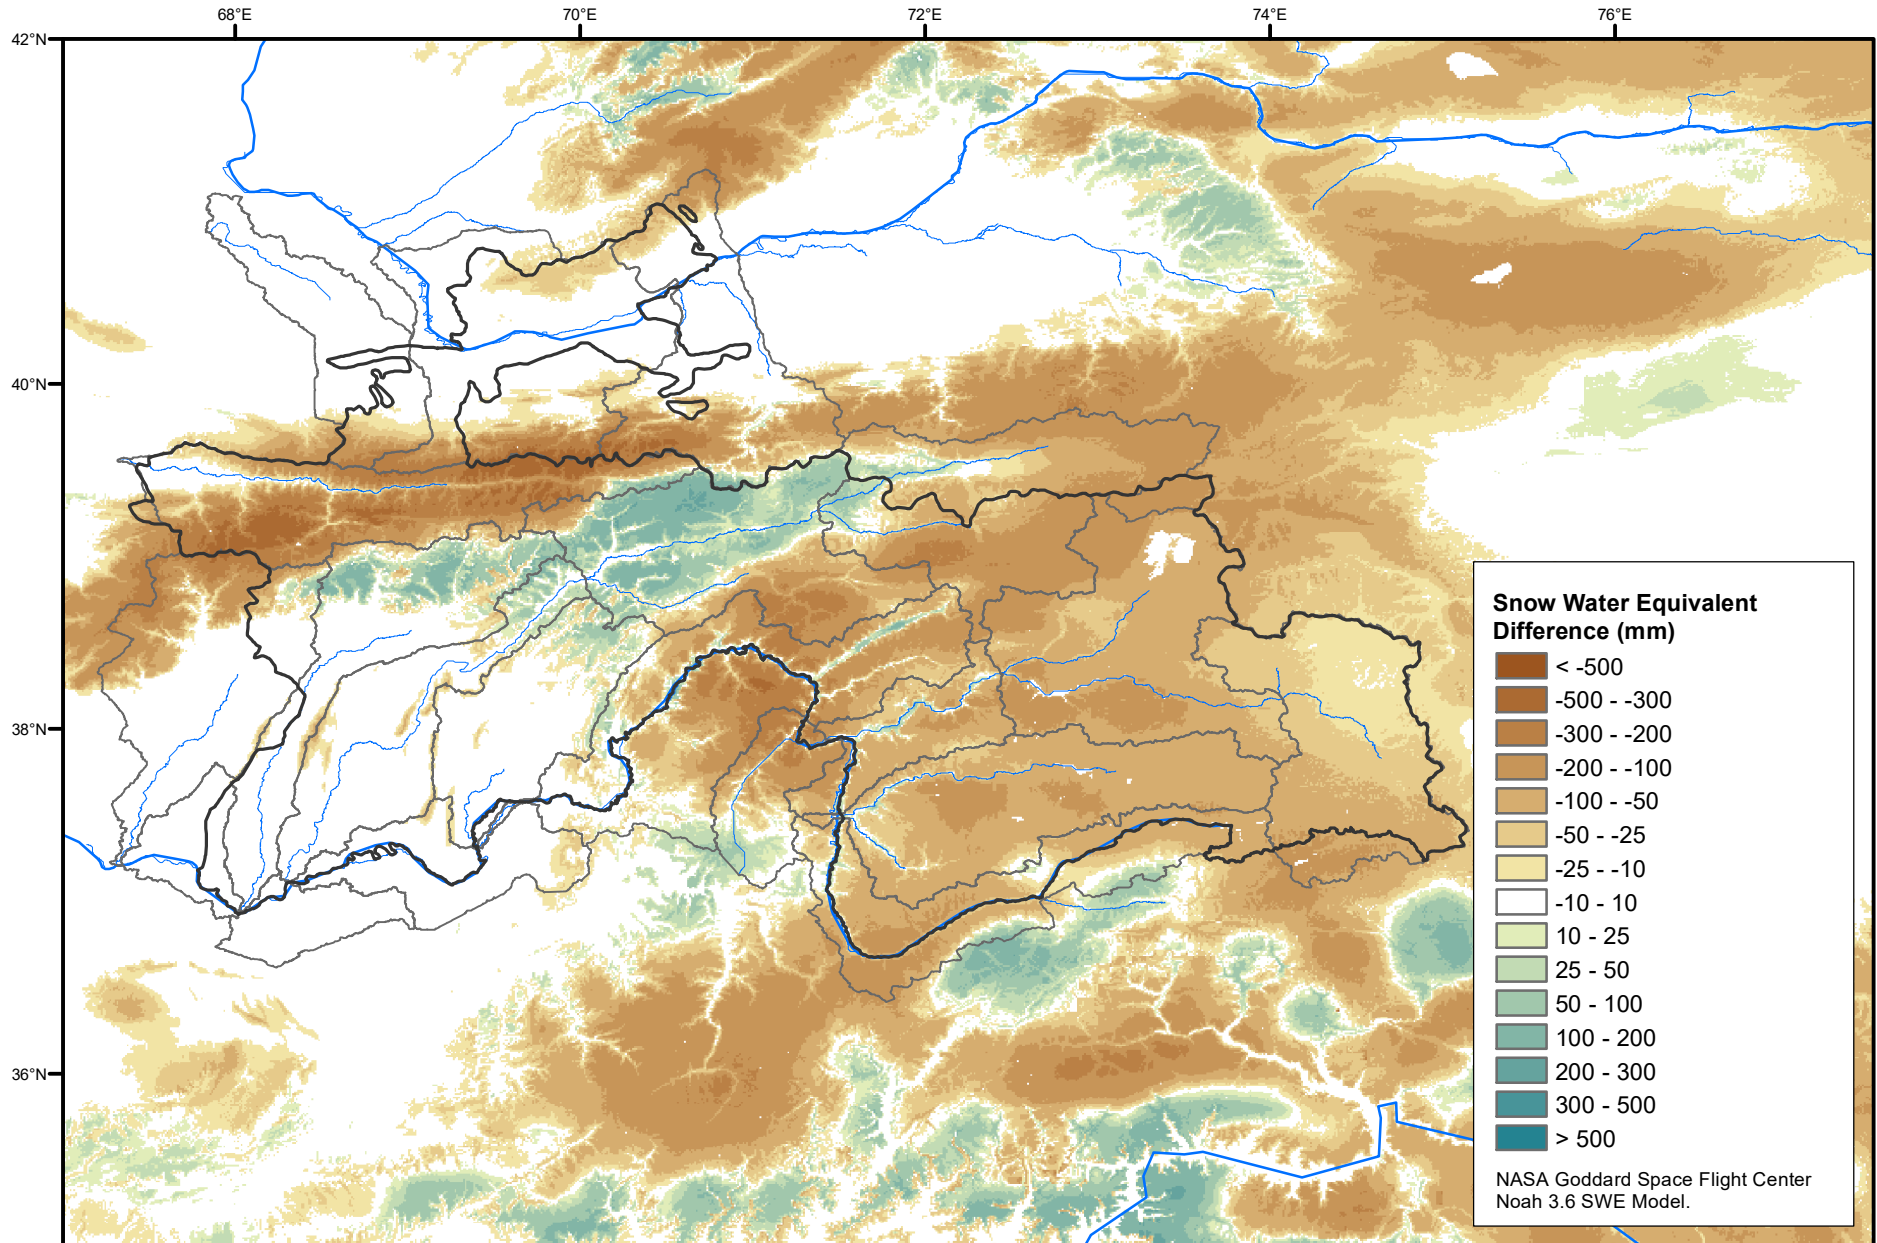

Daily Snow Water Equivalent Difference Anomaly

January 21, 2021 minus Average (2002-2016)

Map created by USGS/EROS