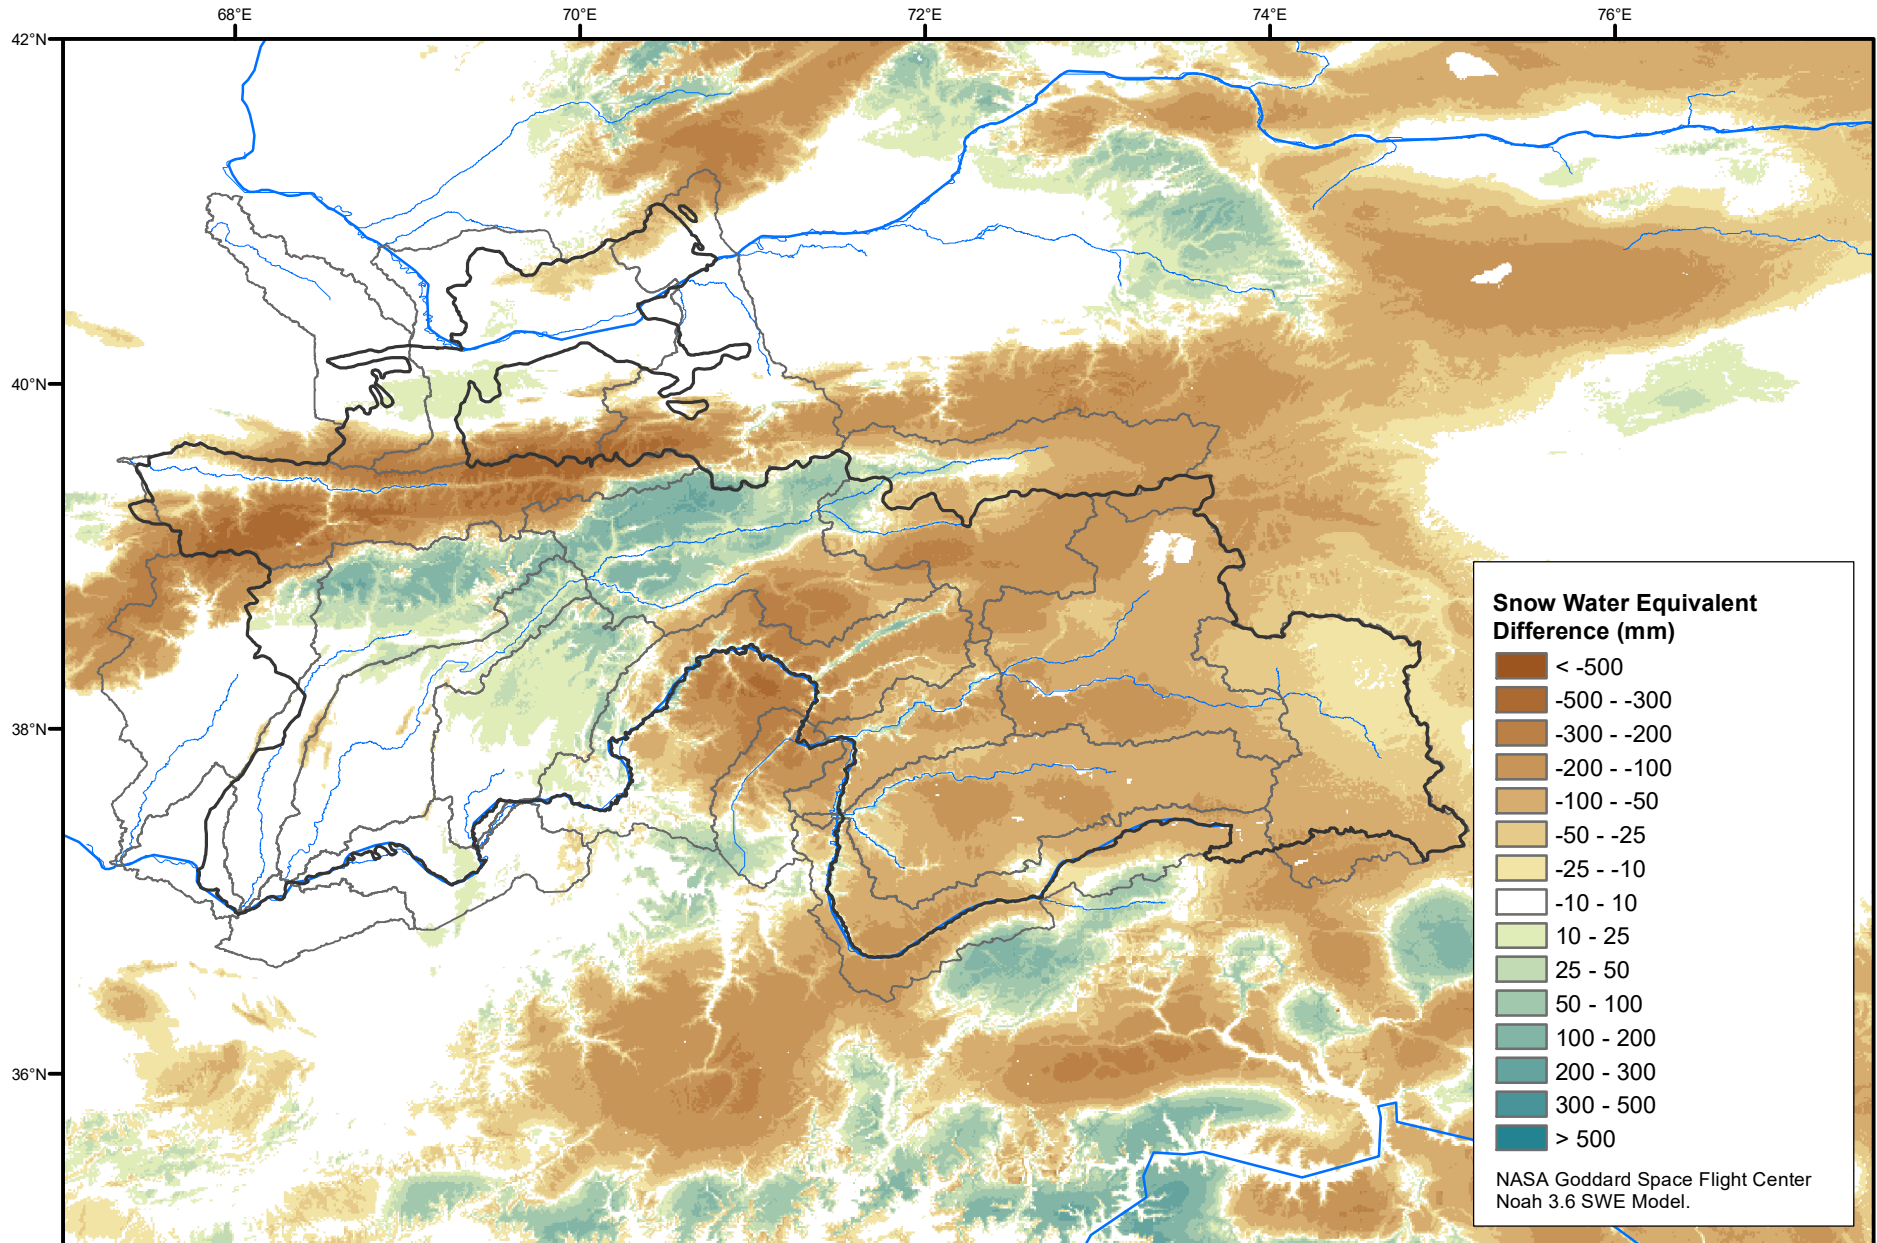

# Daily Snow Water Equivalent Difference Anomaly

January 26, 2021 minus Average (2002-2016)

Map created by USGS/EROS