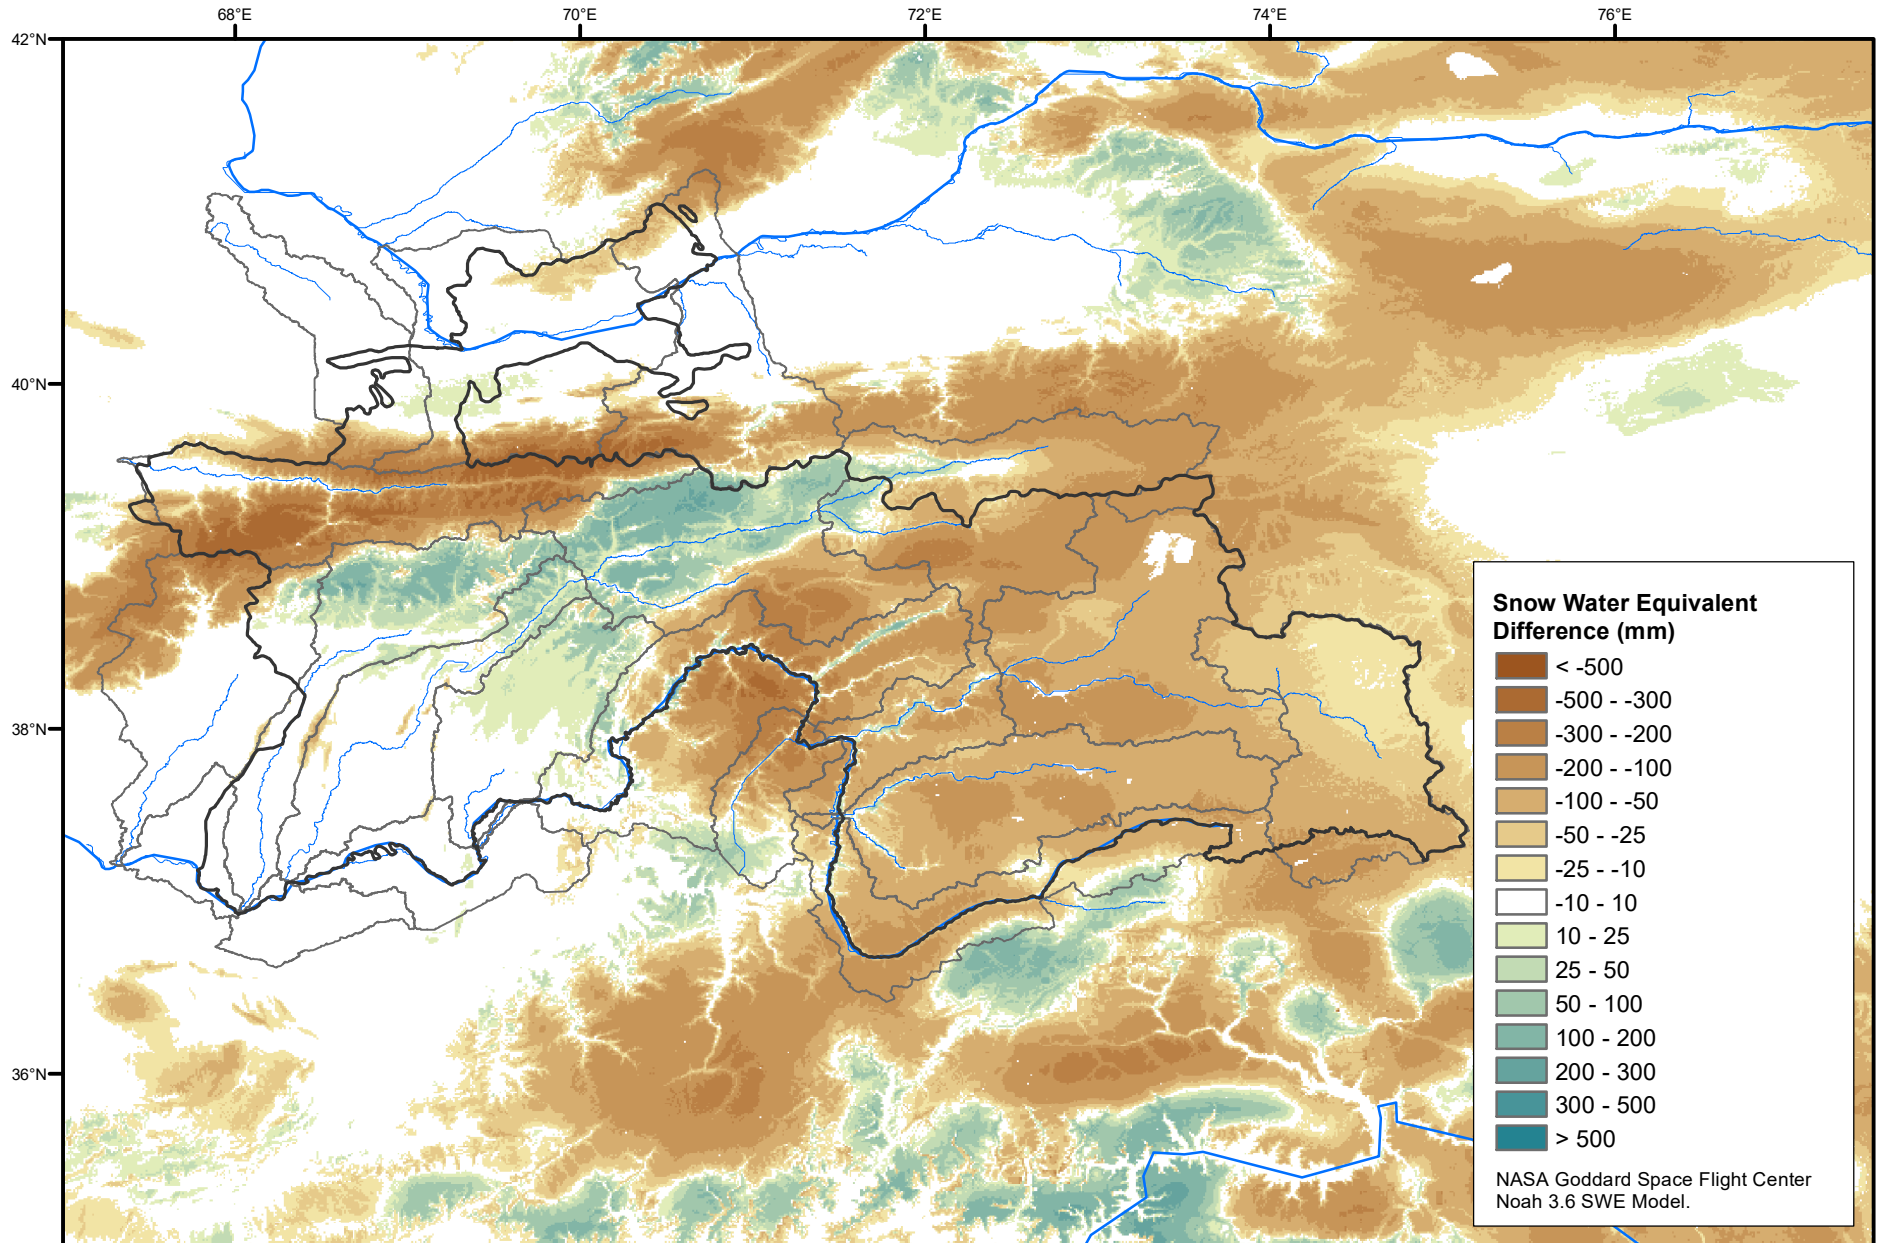

# Daily Snow Water Equivalent Difference Anomaly

January 27, 2021 minus Average (2002-2016)

Map created by USGS/EROS