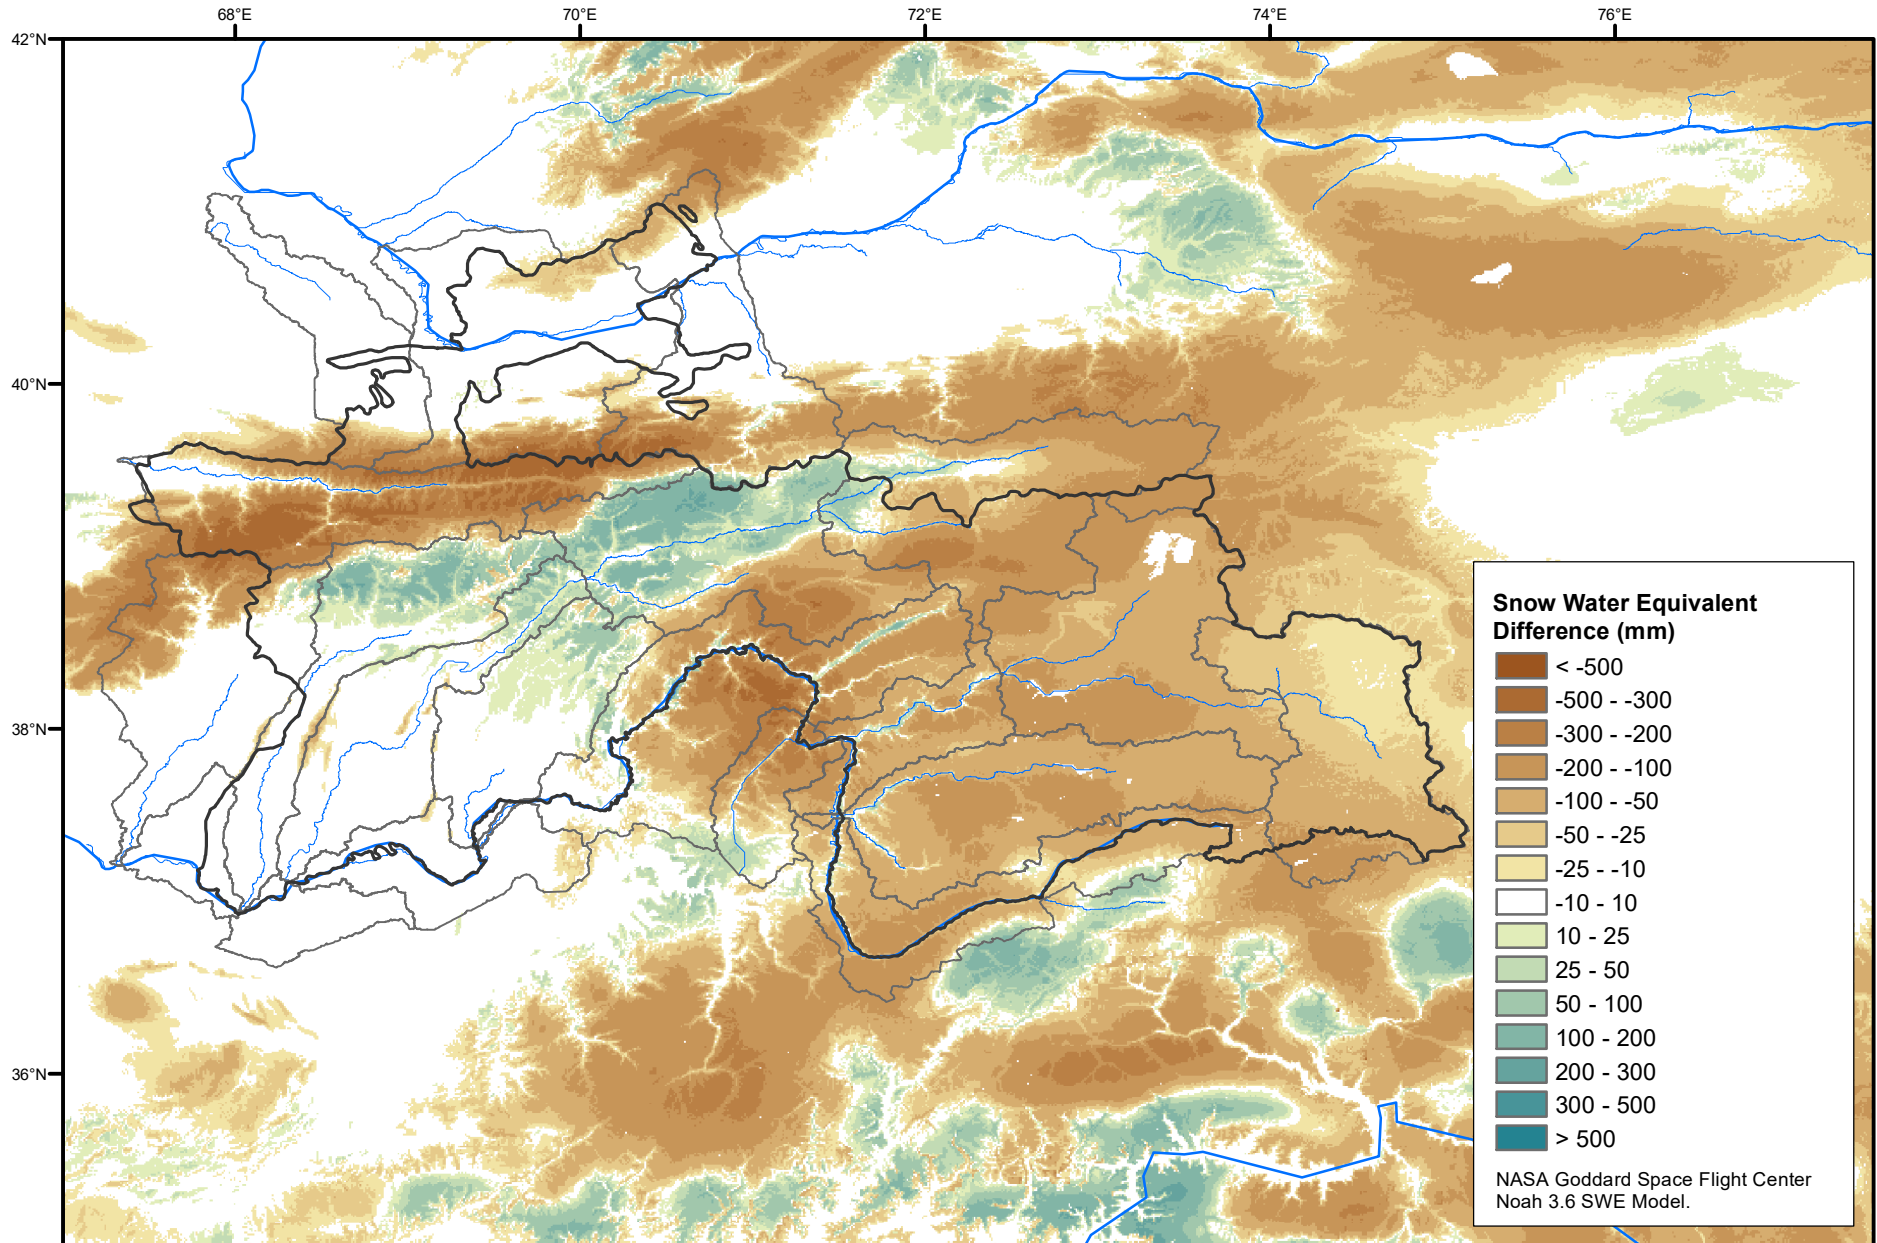

# Daily Snow Water Equivalent Difference Anomaly

January 29, 2021 minus Average (2002-2016)

Map created by USGS/EROS