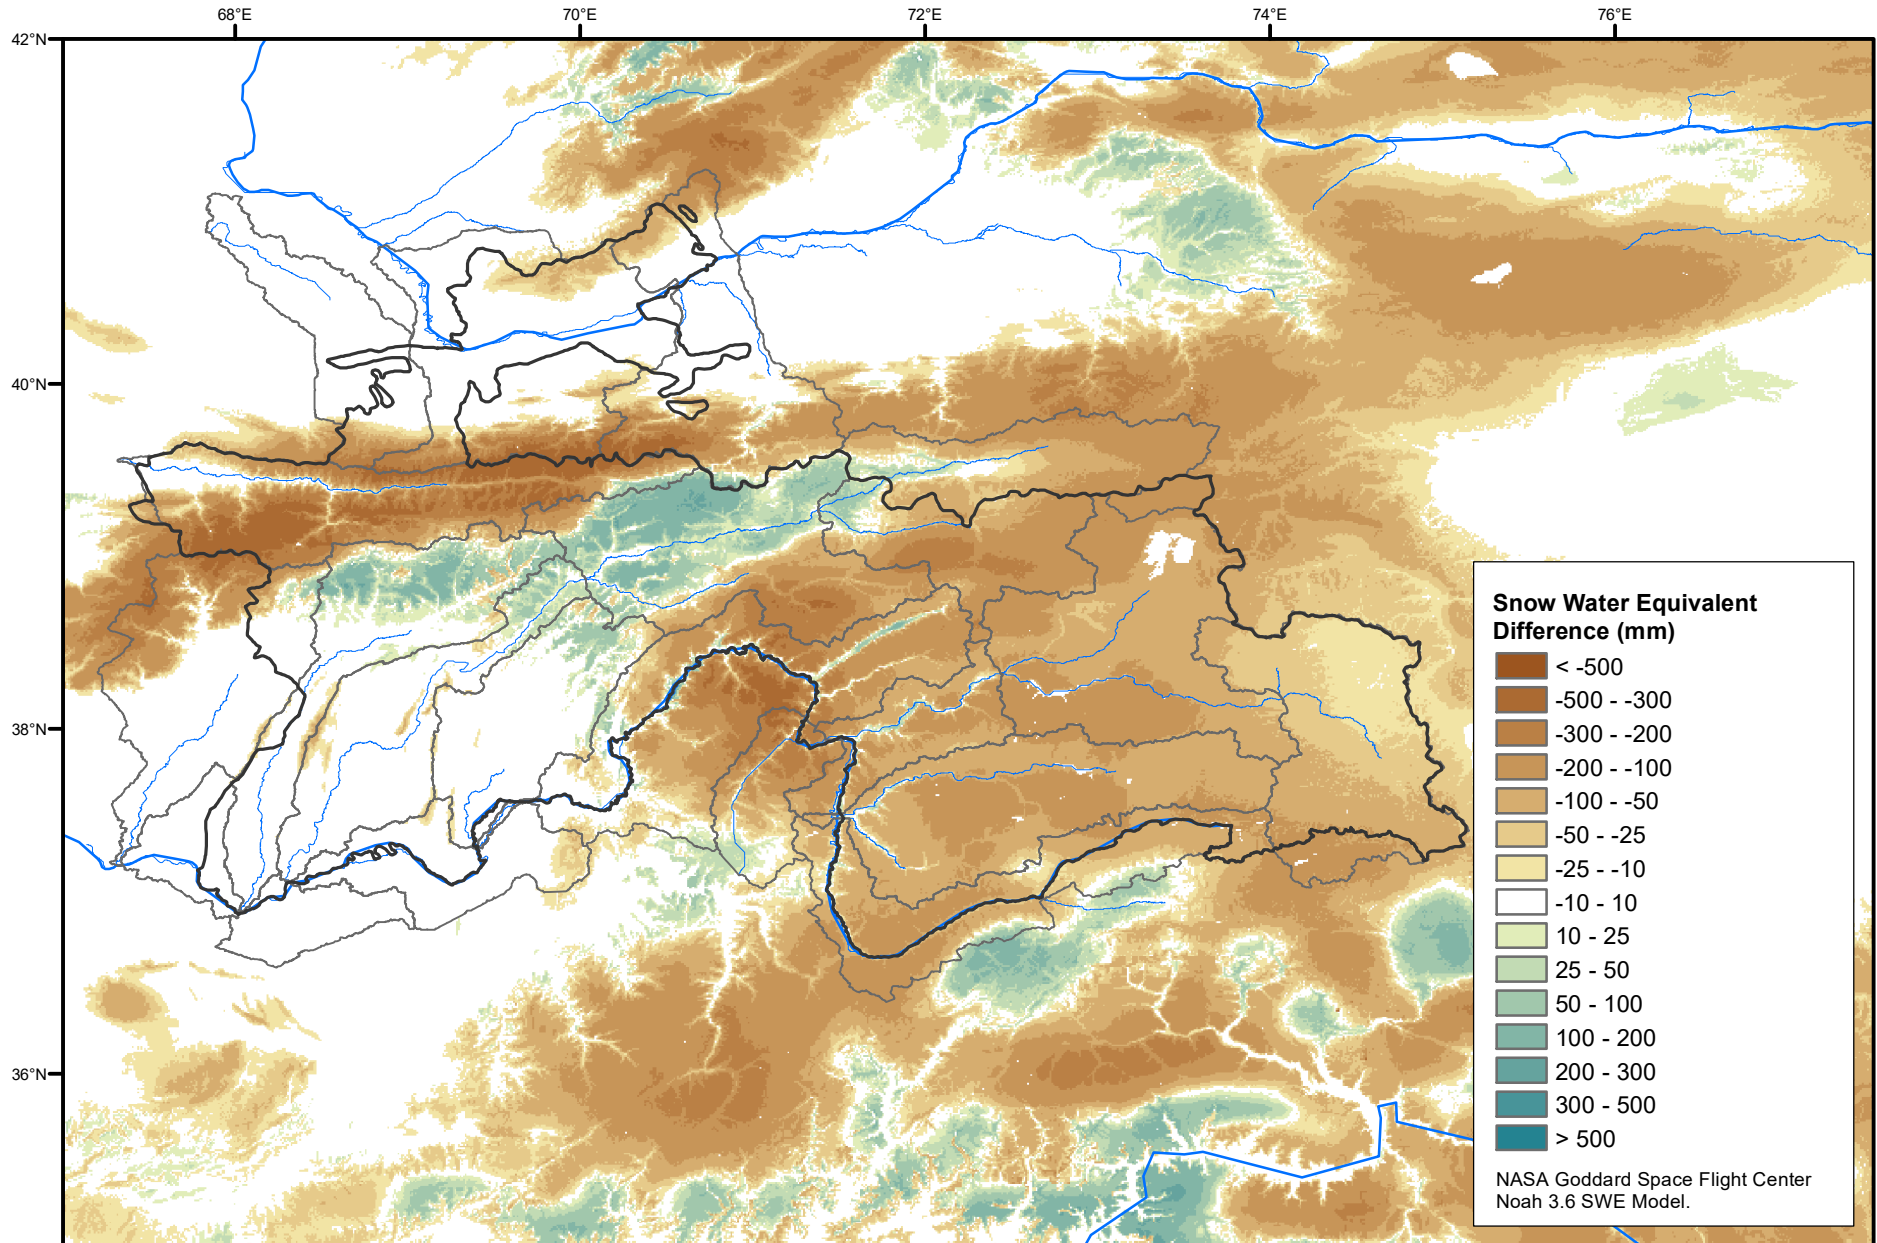

Daily Snow Water Equivalent Difference Anomaly

January 31, 2021 minus Average (2002-2016)

Map created by USGS/EROS