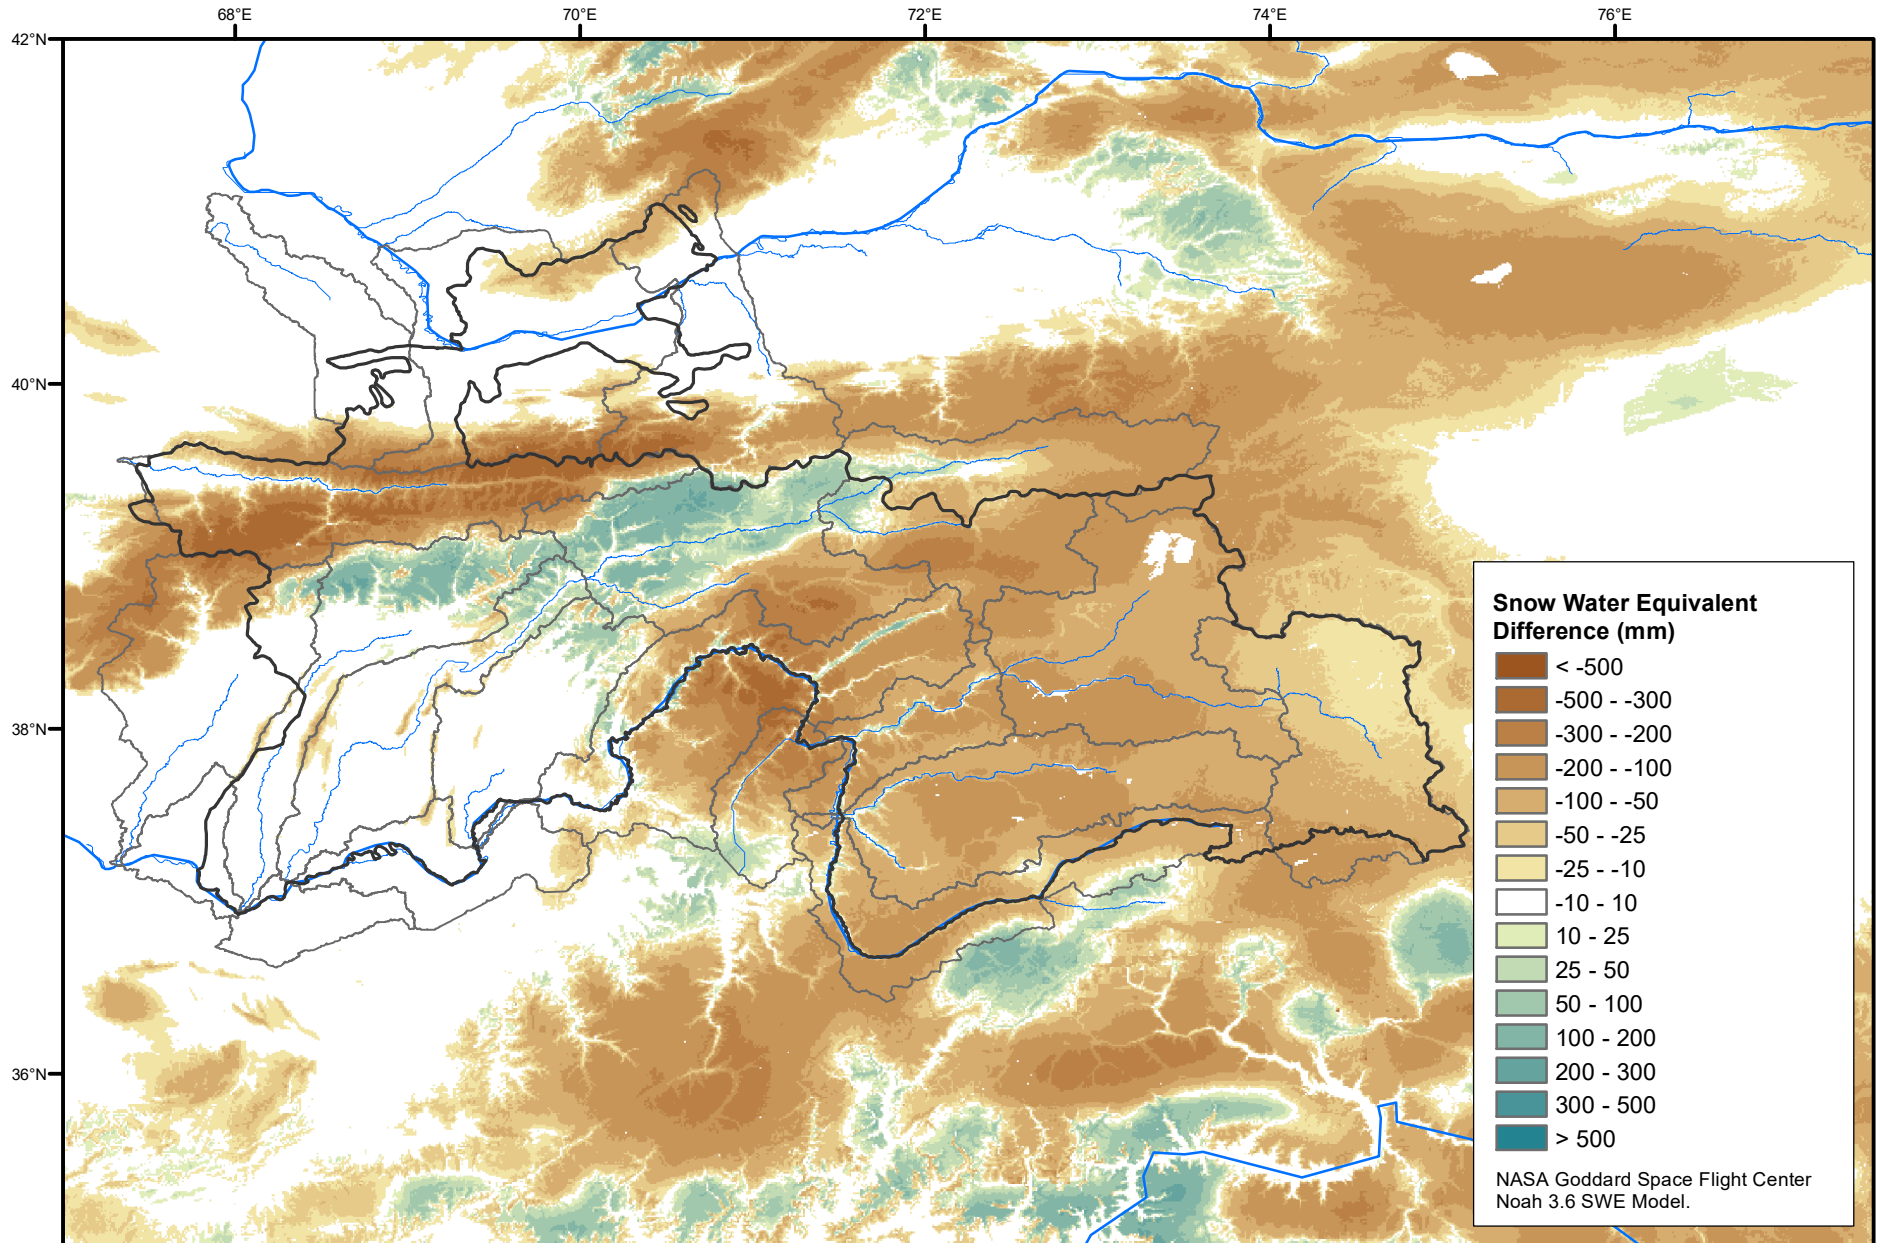

Daily Snow Water Equivalent Difference Anomaly

February 02, 2021 minus Average (2002-2016)

Map created by USGS/EROS