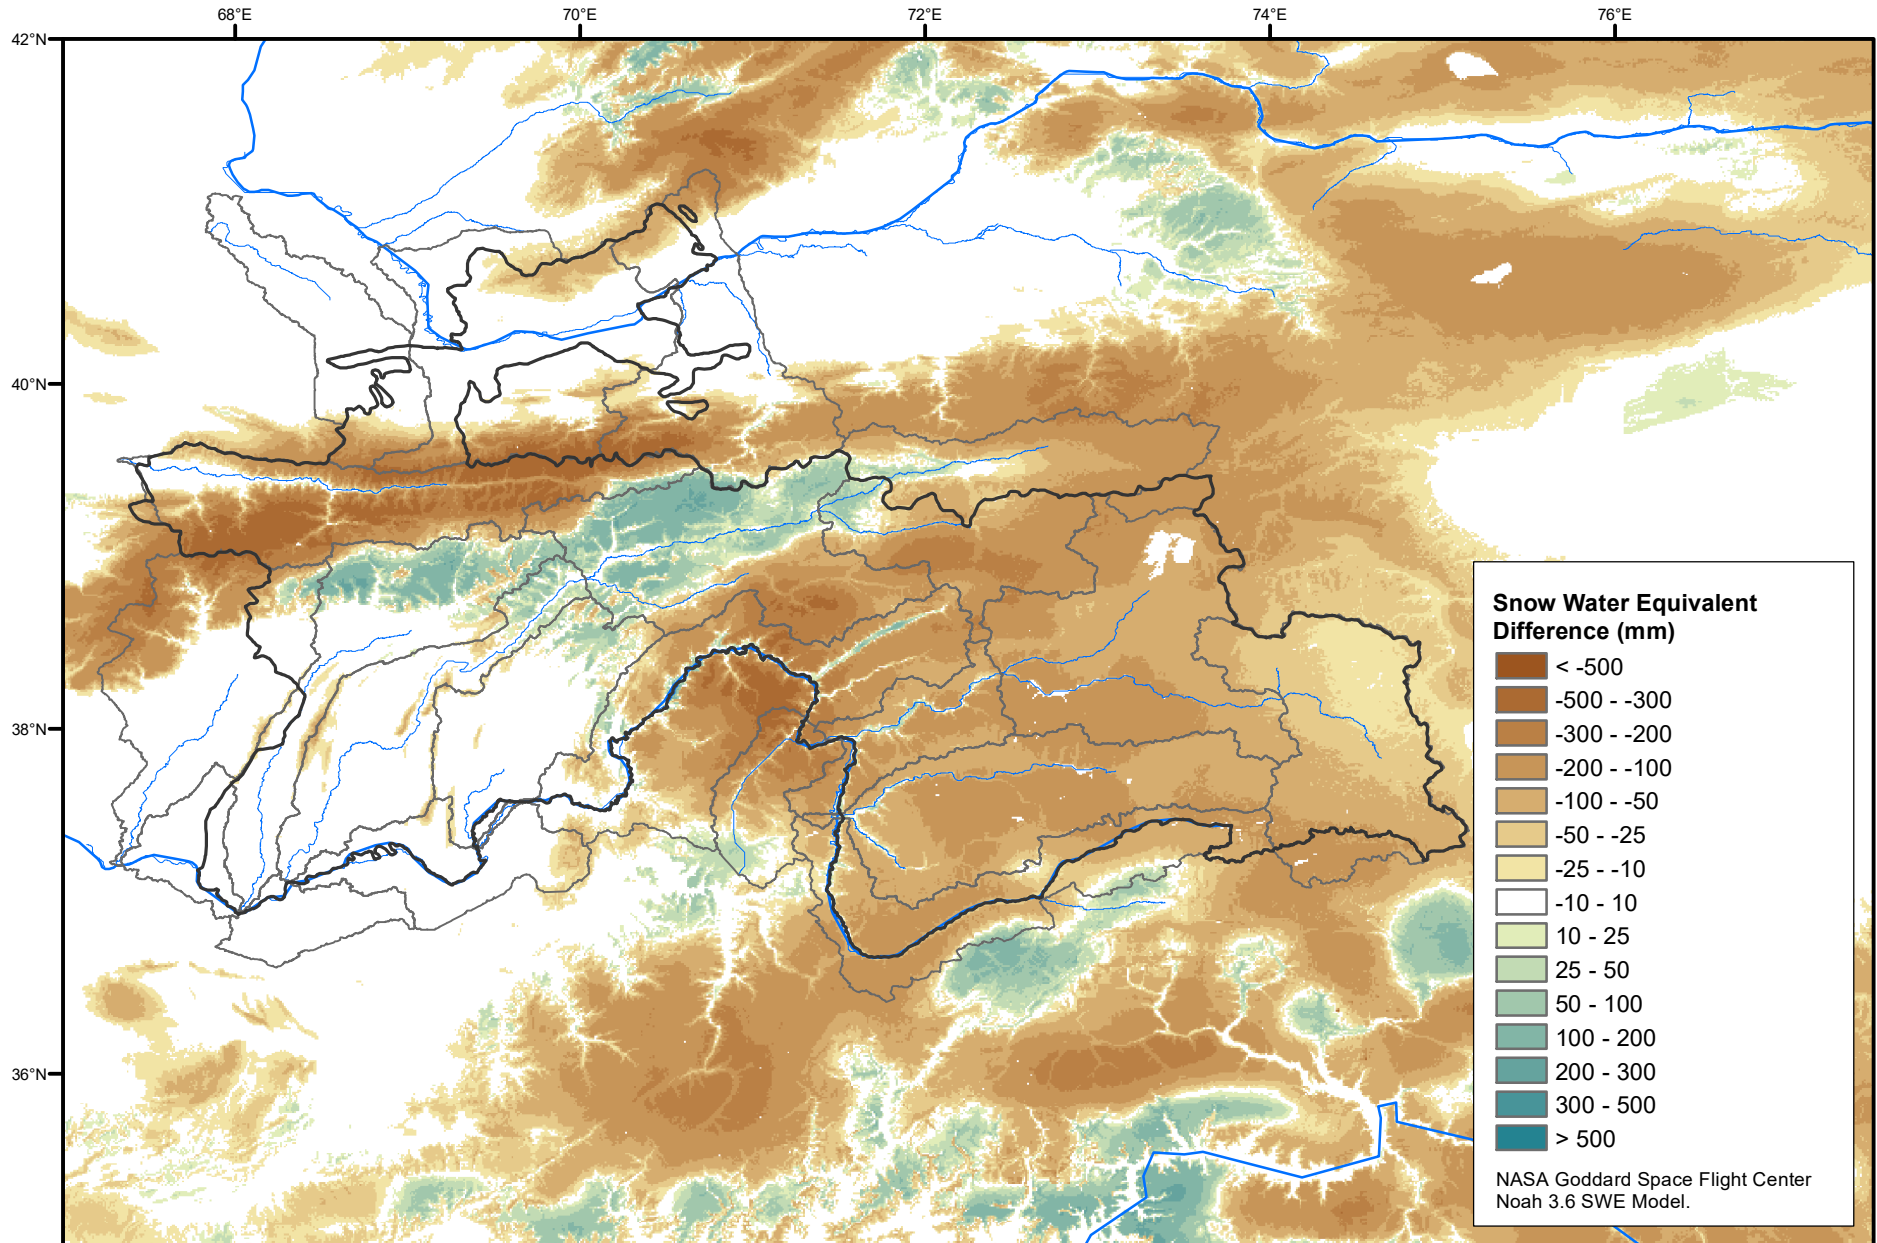

Daily Snow Water Equivalent Difference Anomaly

February 03, 2021 minus Average (2002-2016)

Map created by USGS/EROS