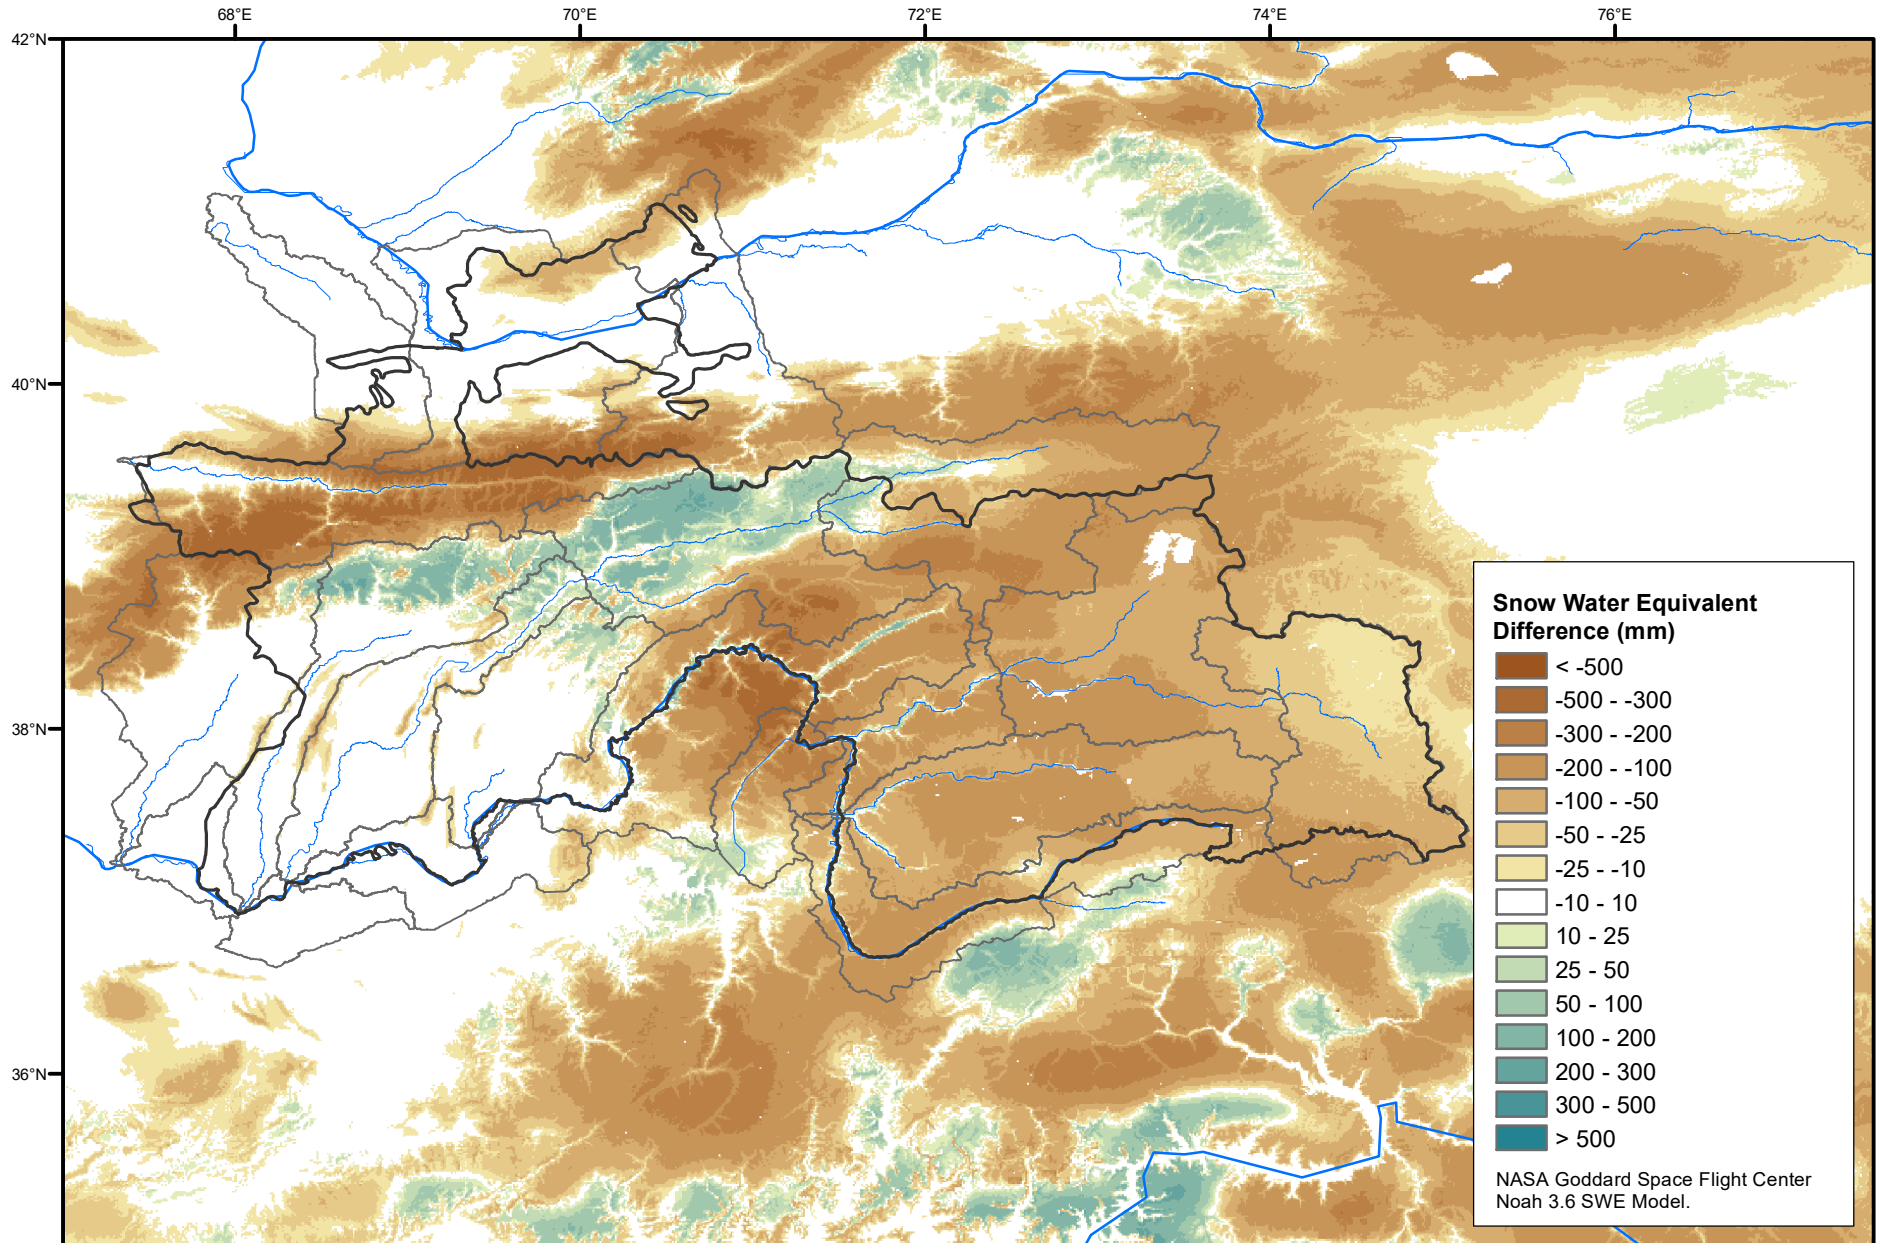

Daily Snow Water Equivalent Difference Anomaly

February 04, 2021 minus Average (2002-2016)

Map created by USGS/EROS