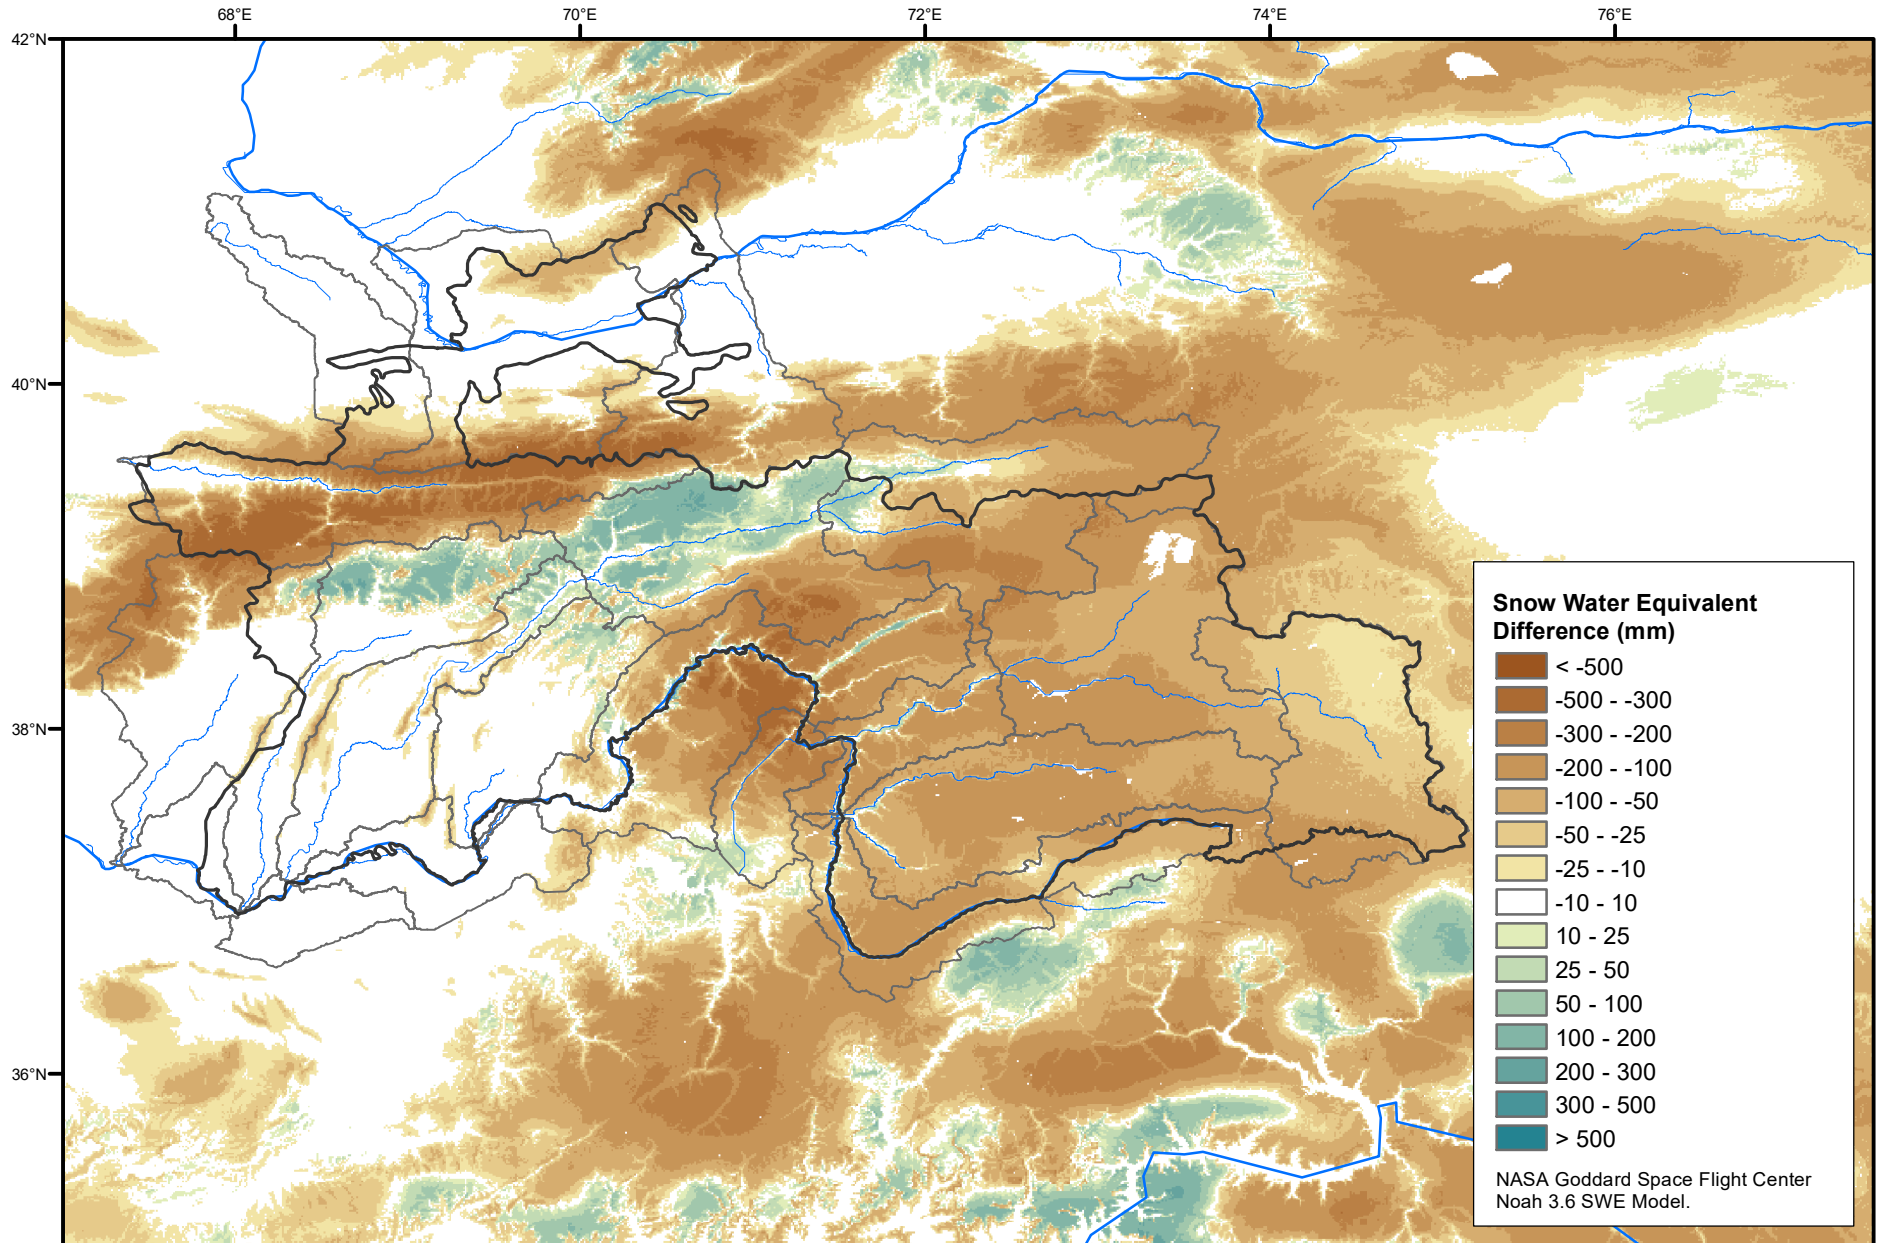

# Daily Snow Water Equivalent Difference Anomaly

February 05, 2021 minus Average (2002-2016)

Map created by USGS/EROS