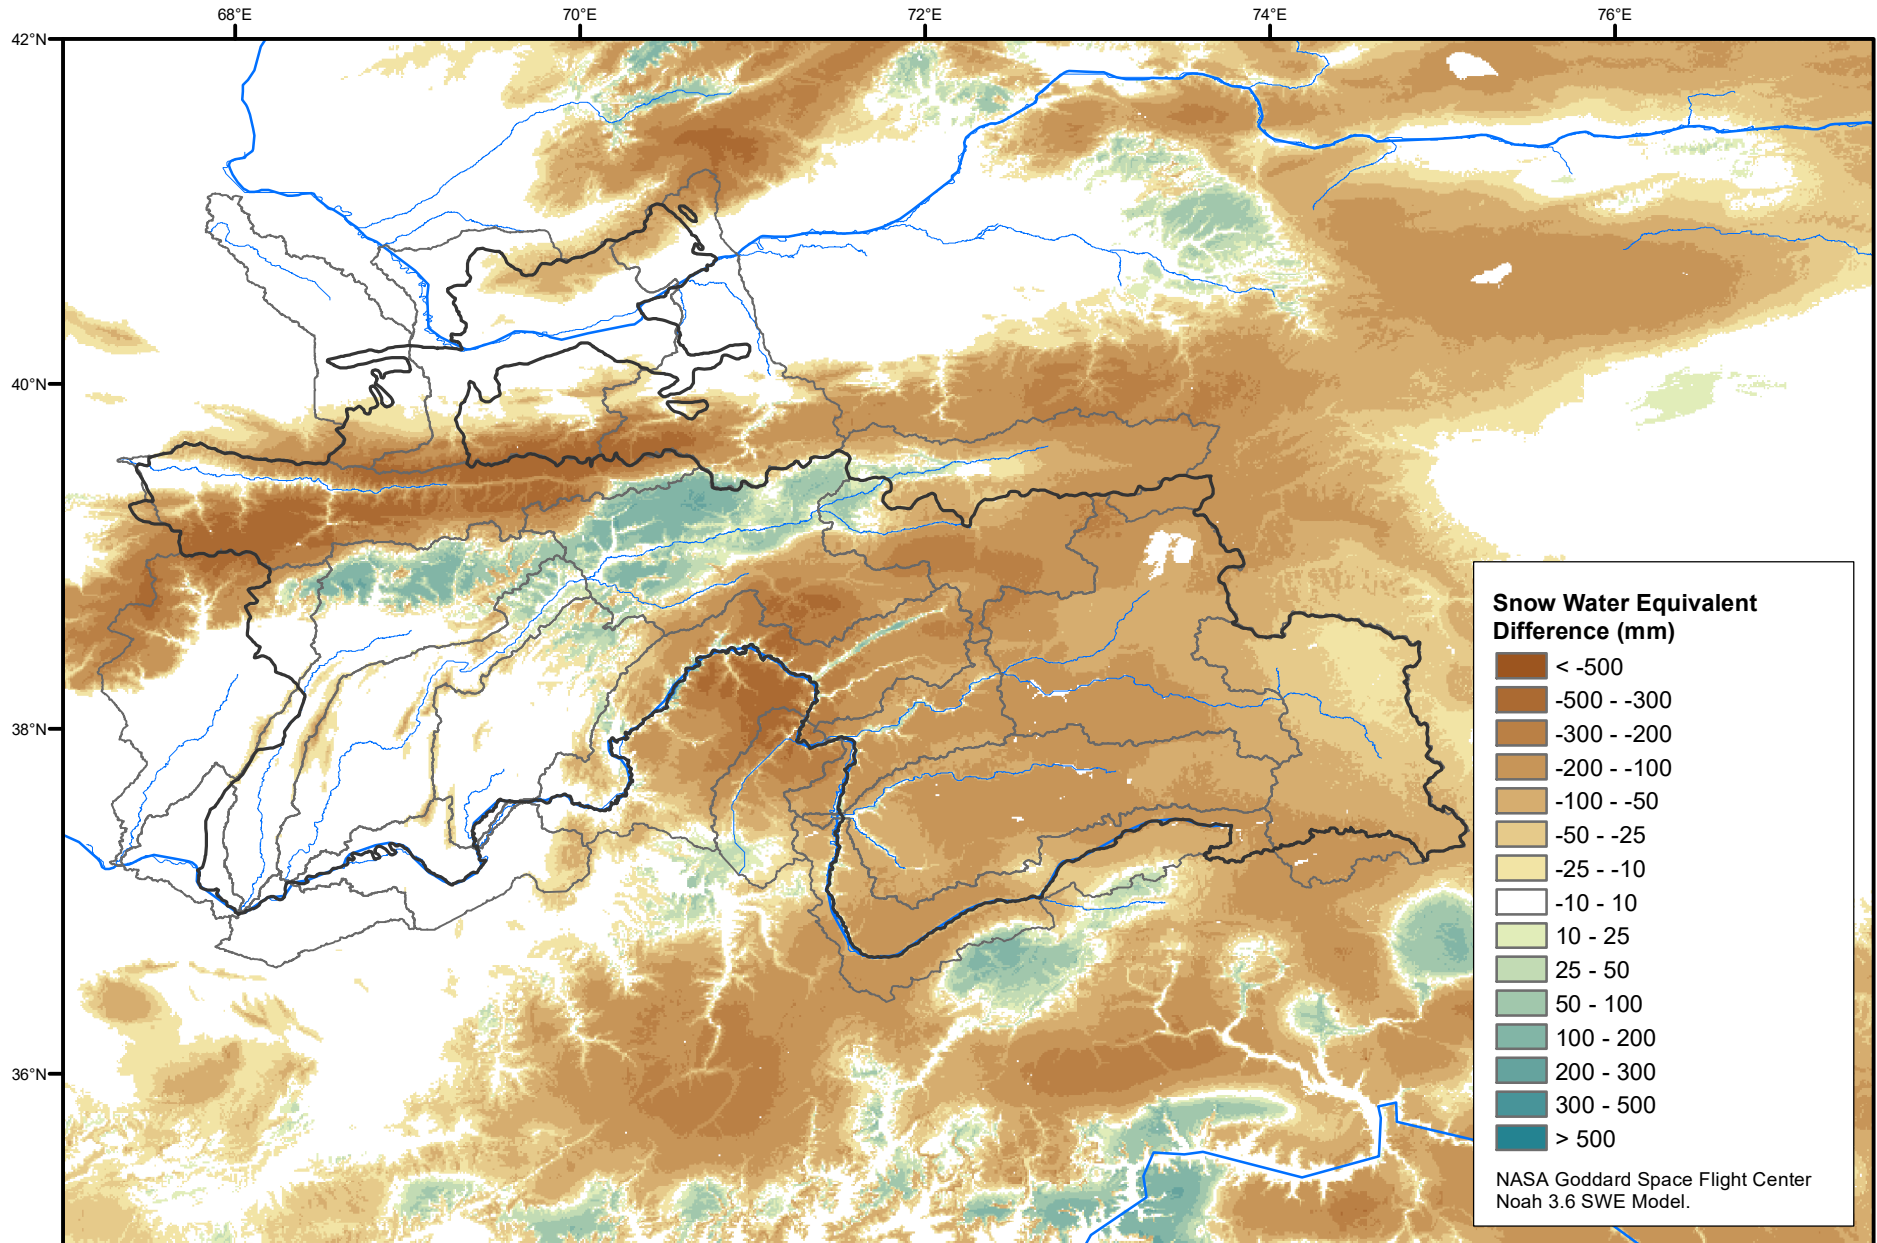

# Daily Snow Water Equivalent Difference Anomaly

February 06, 2021 minus Average (2002-2016)

Map created by USGS/EROS