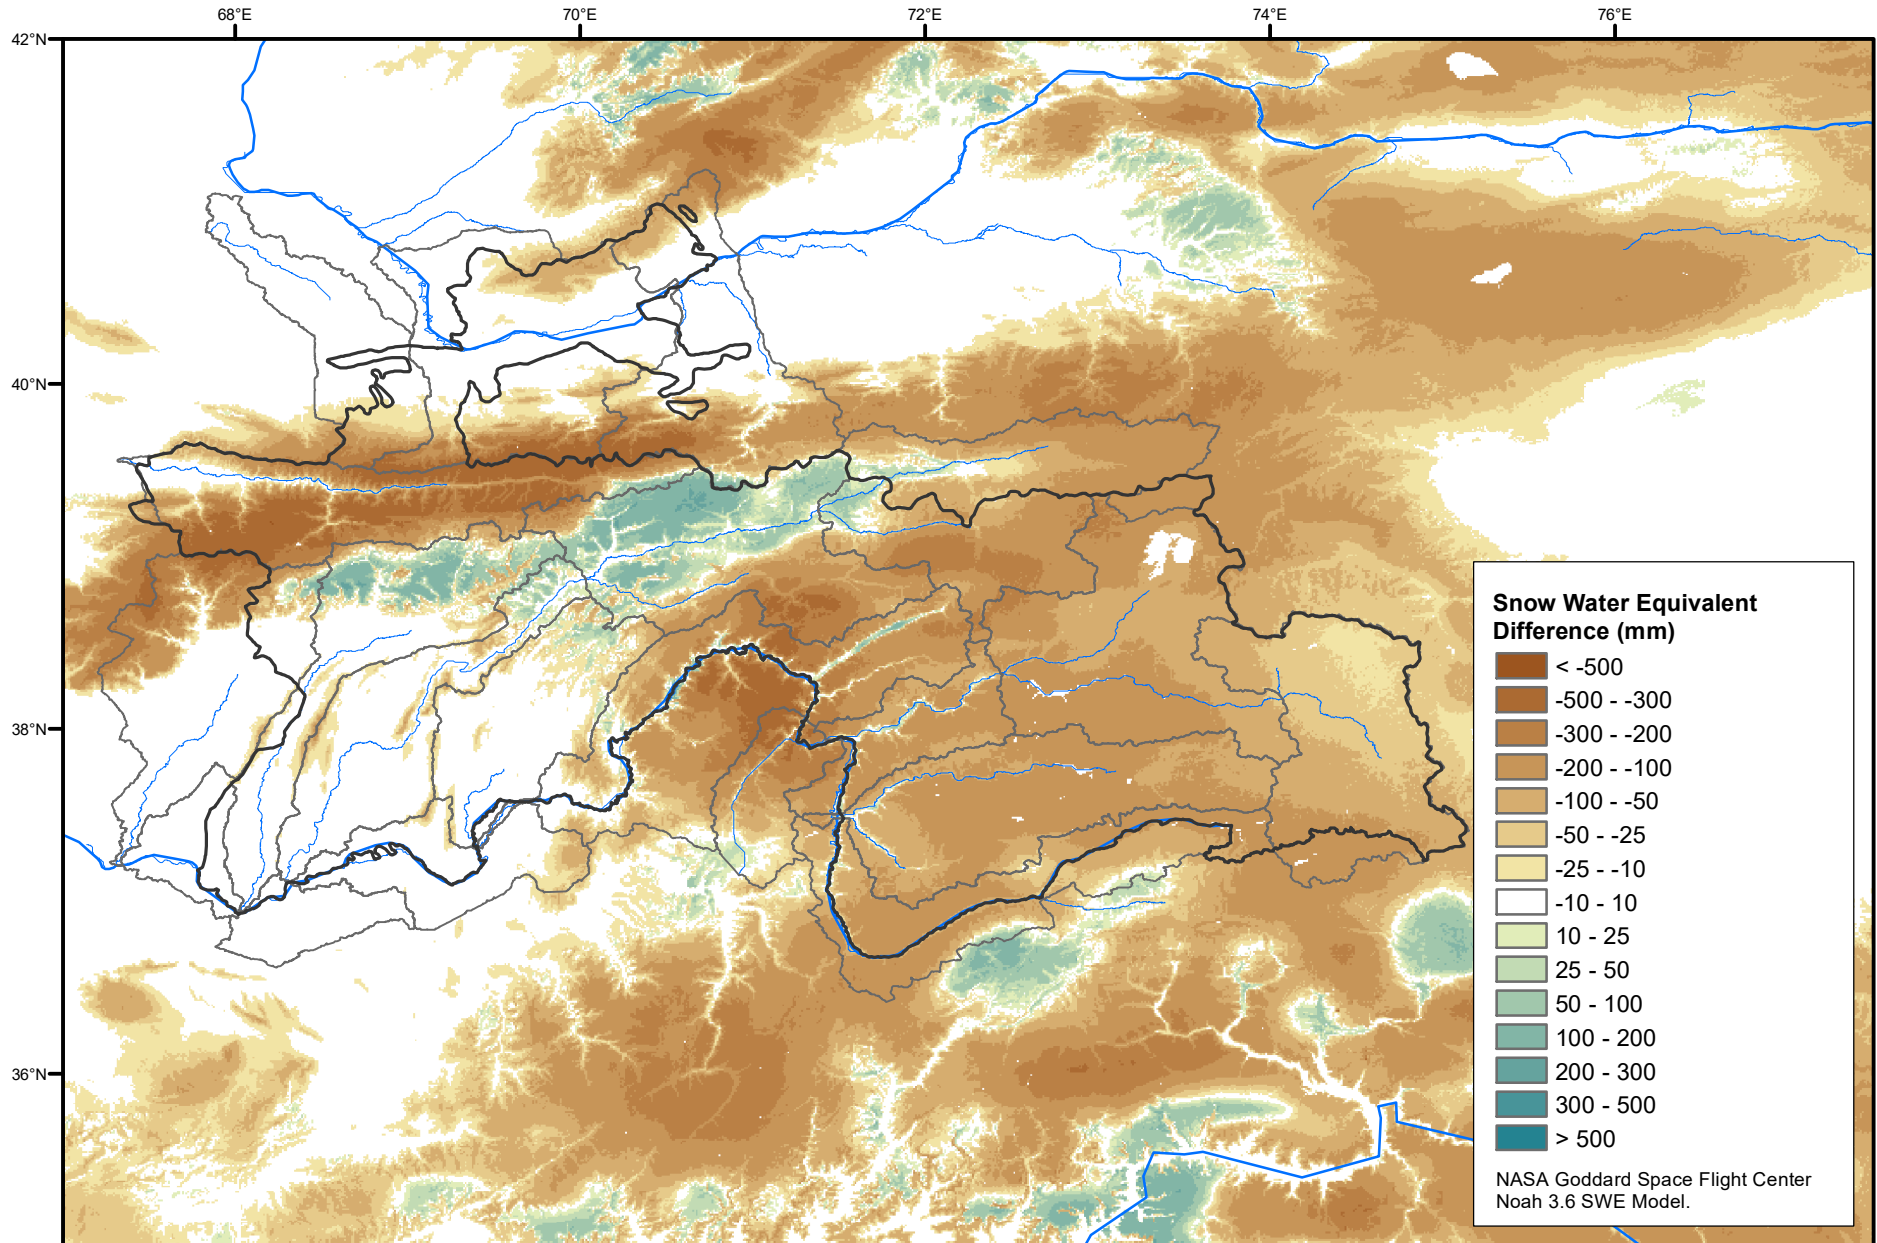

Daily Snow Water Equivalent Difference Anomaly

February 08, 2021 minus Average (2002-2016)

Map created by USGS/EROS