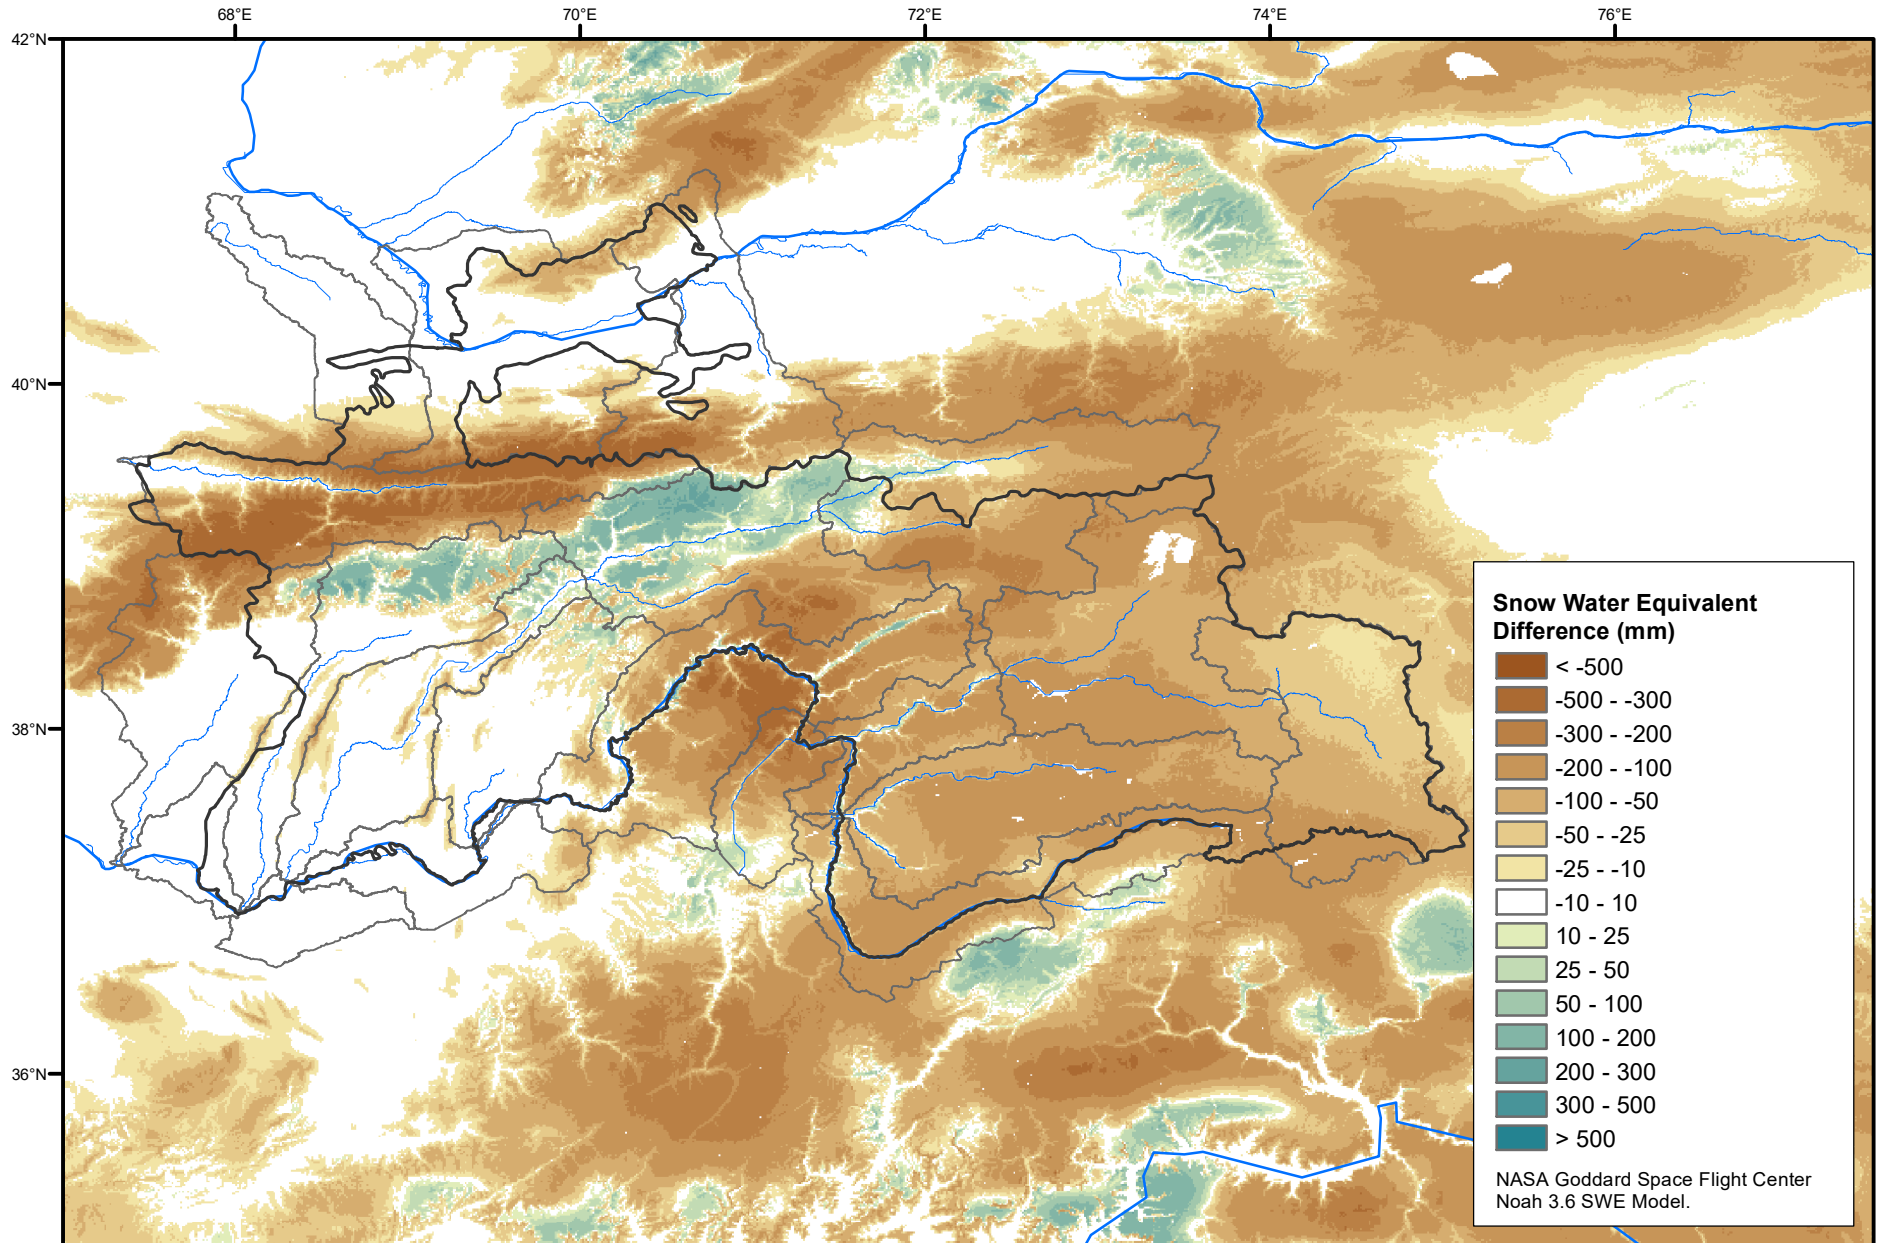

Daily Snow Water Equivalent Difference Anomaly

February 09, 2021 minus Average (2002-2016)

Map created by USGS/EROS