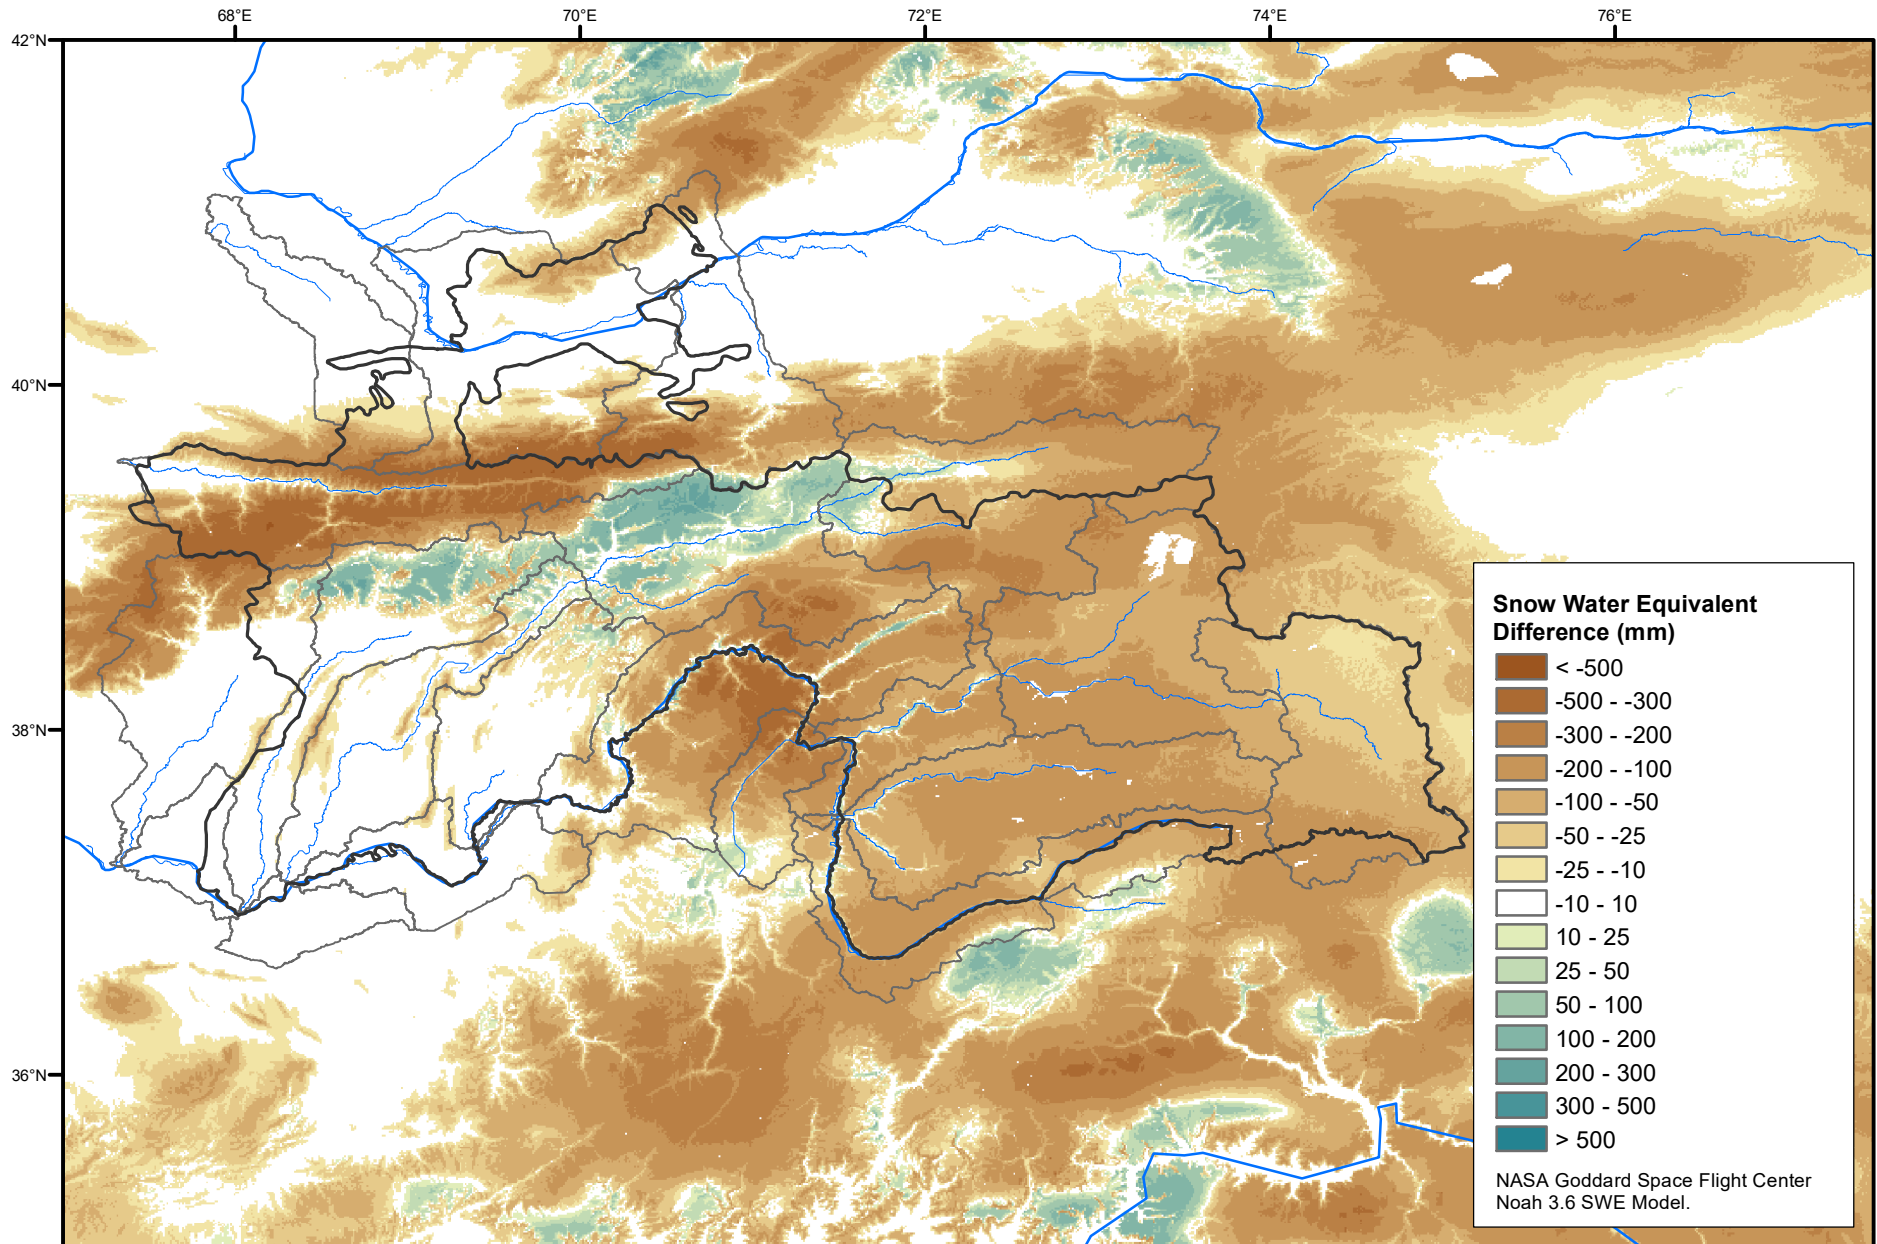

Daily Snow Water Equivalent Difference Anomaly

February 11, 2021 minus Average (2002-2016)

Map created by USGS/EROS