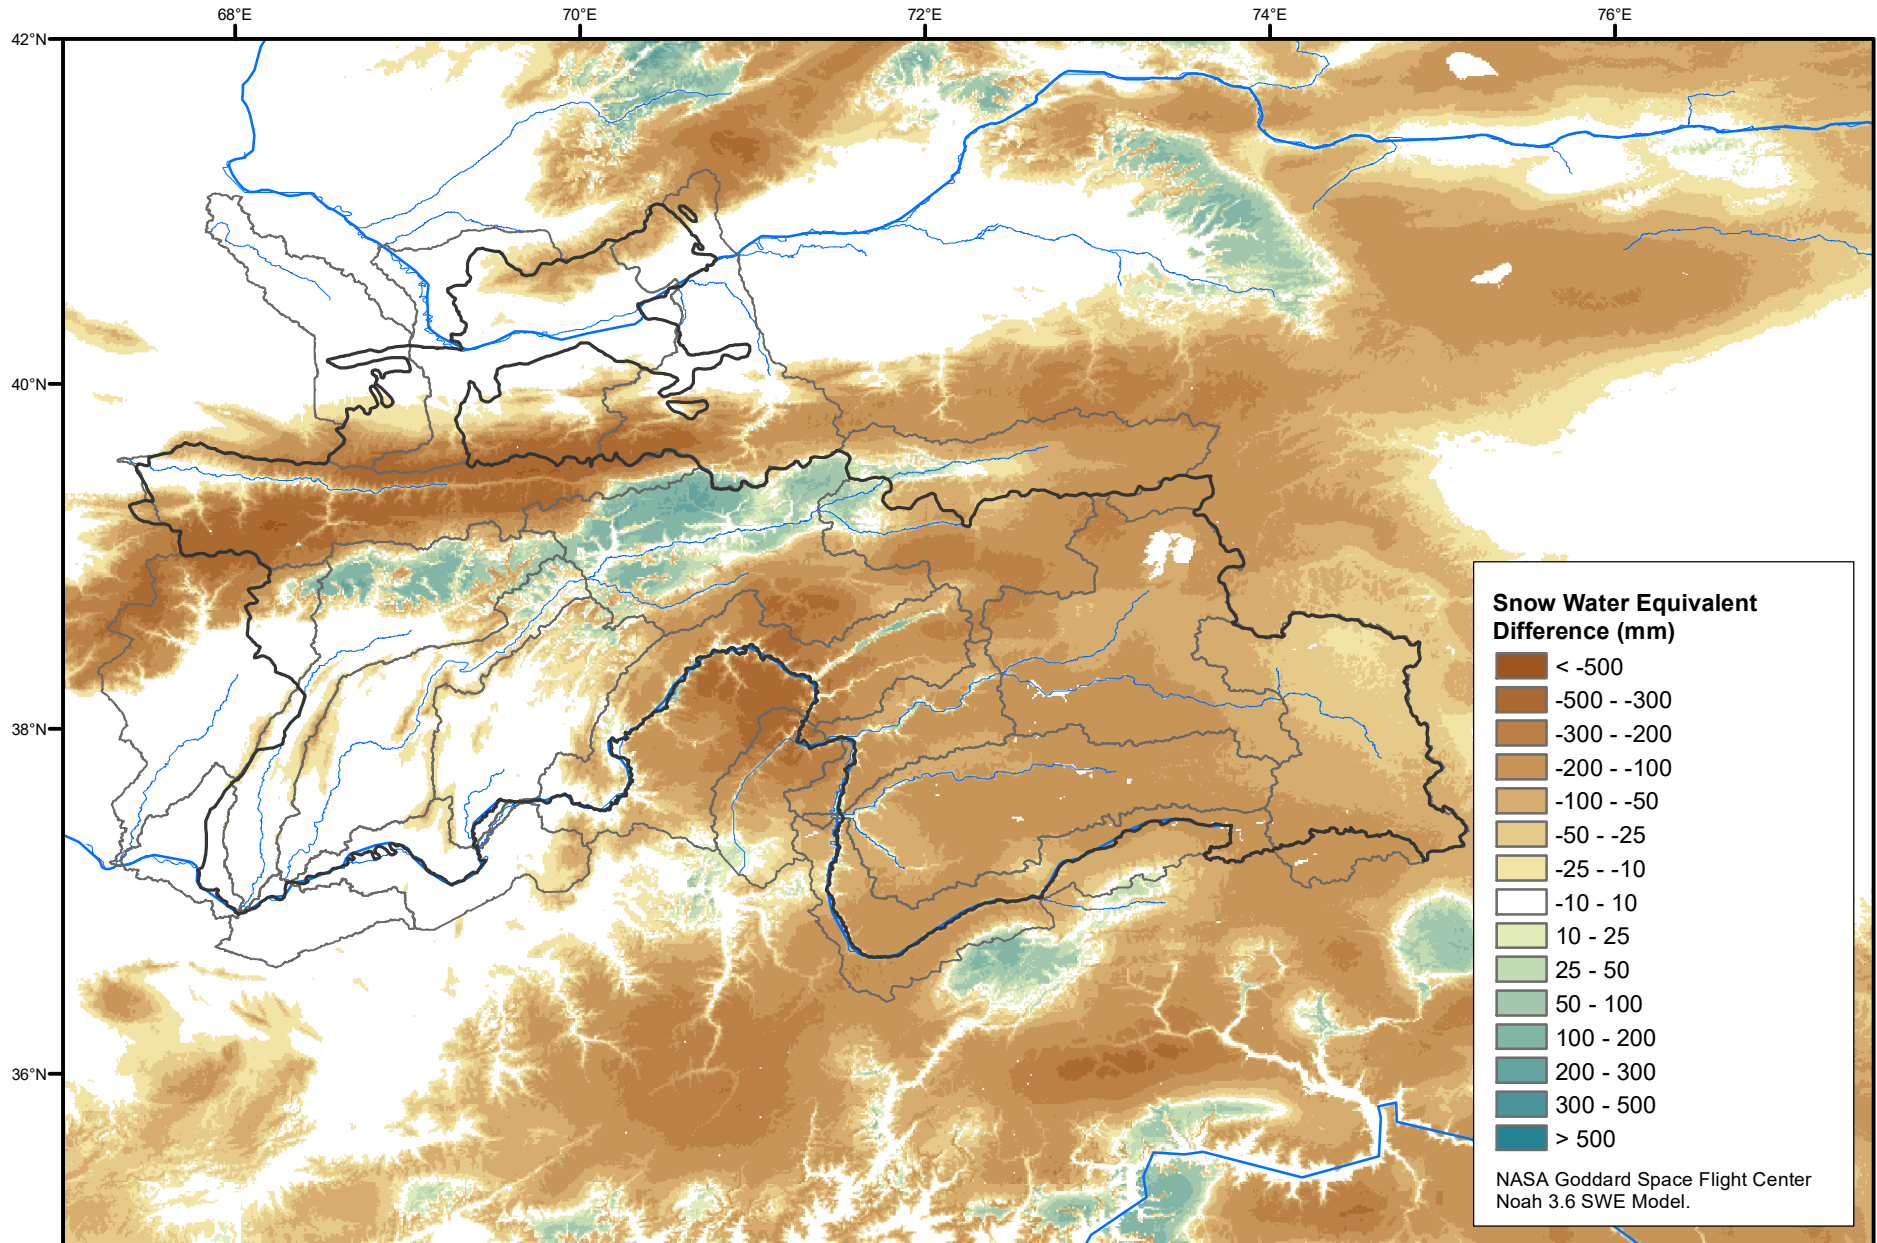

# Daily Snow Water Equivalent Difference Anomaly

February 13, 2021 minus Average (2002-2016)

Map created by USGS/EROS