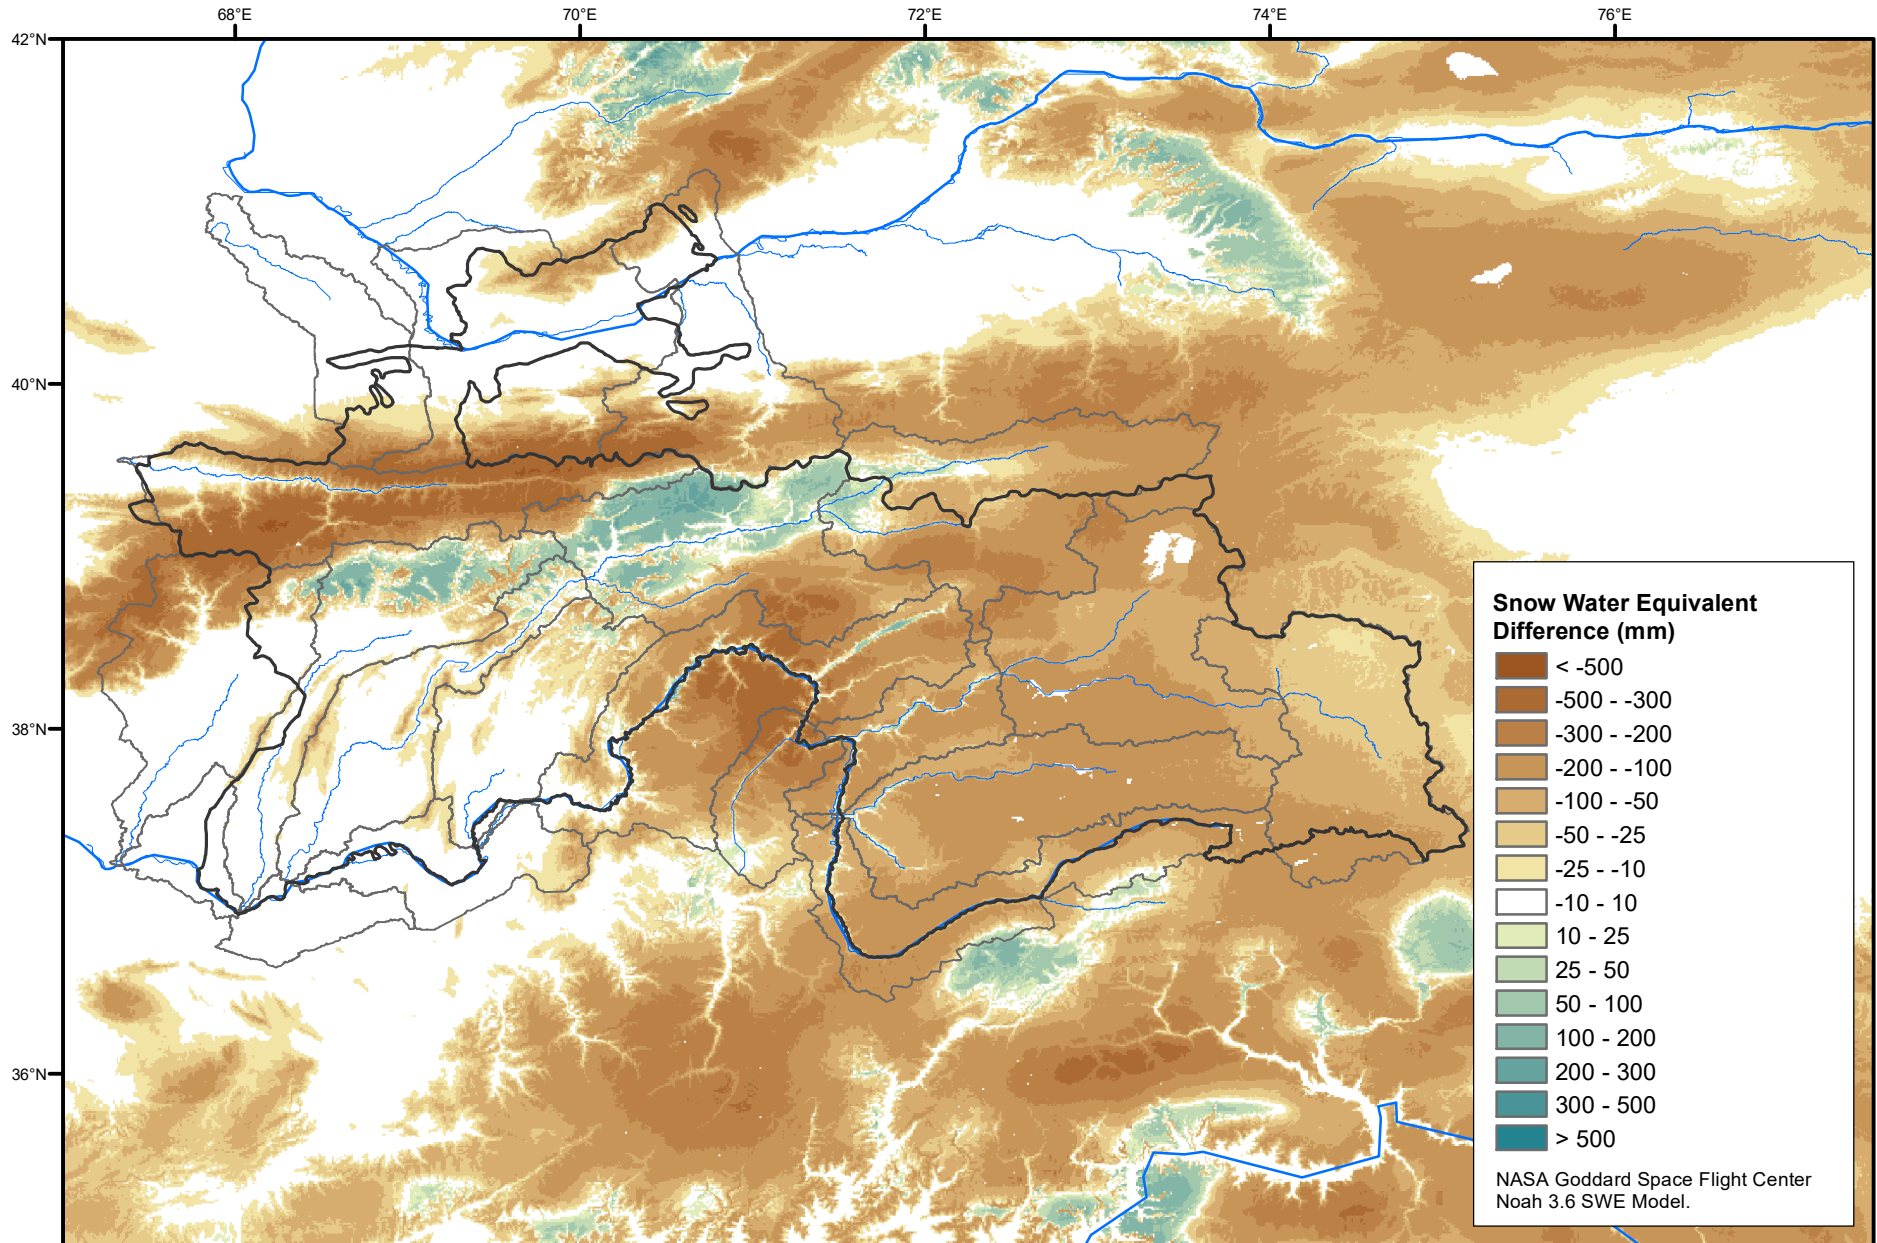

# Daily Snow Water Equivalent Difference Anomaly

February 14, 2021 minus Average (2002-2016)

Map created by USGS/EROS