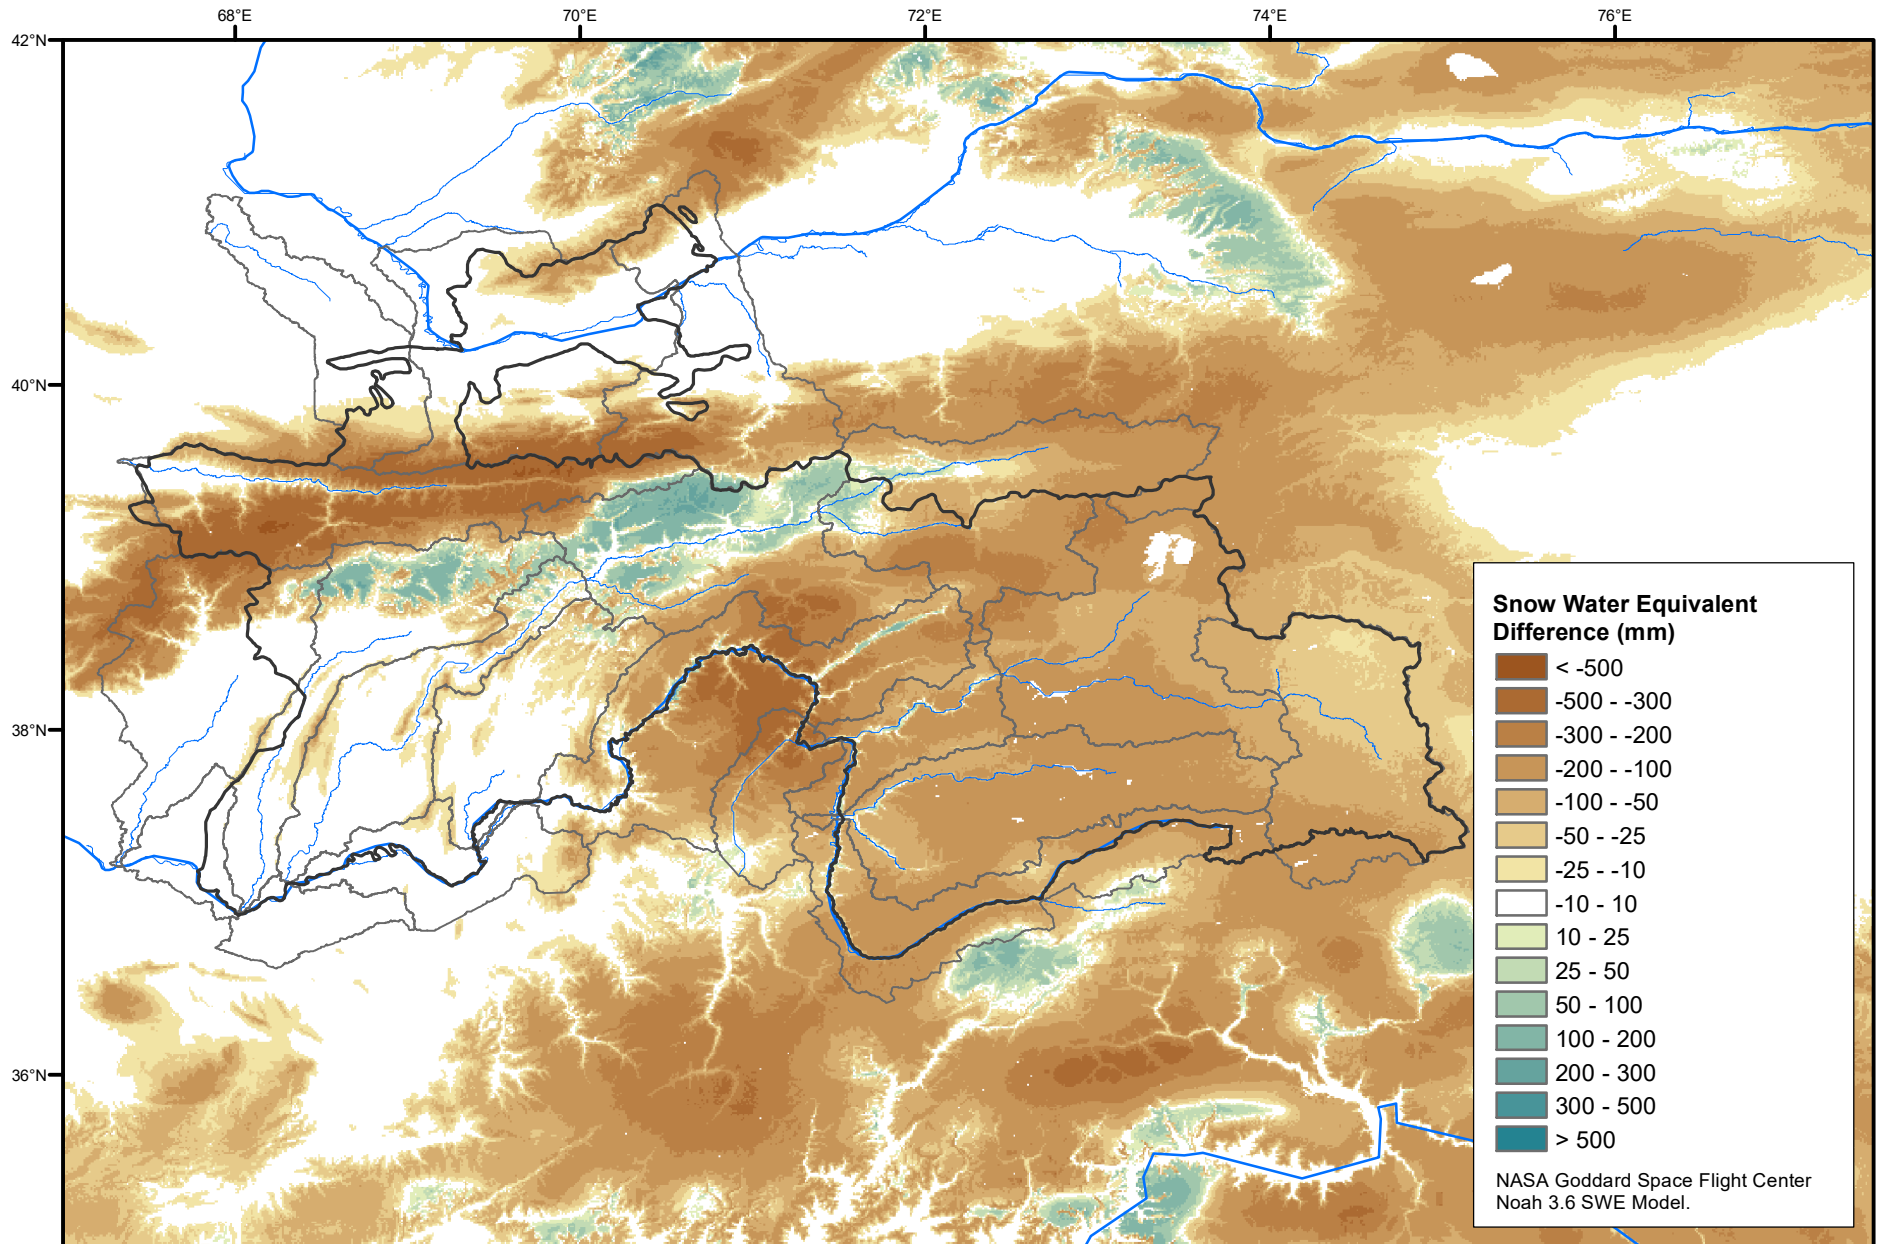

Daily Snow Water Equivalent Difference Anomaly

February 15, 2021 minus Average (2002-2016)

Map created by USGS/EROS