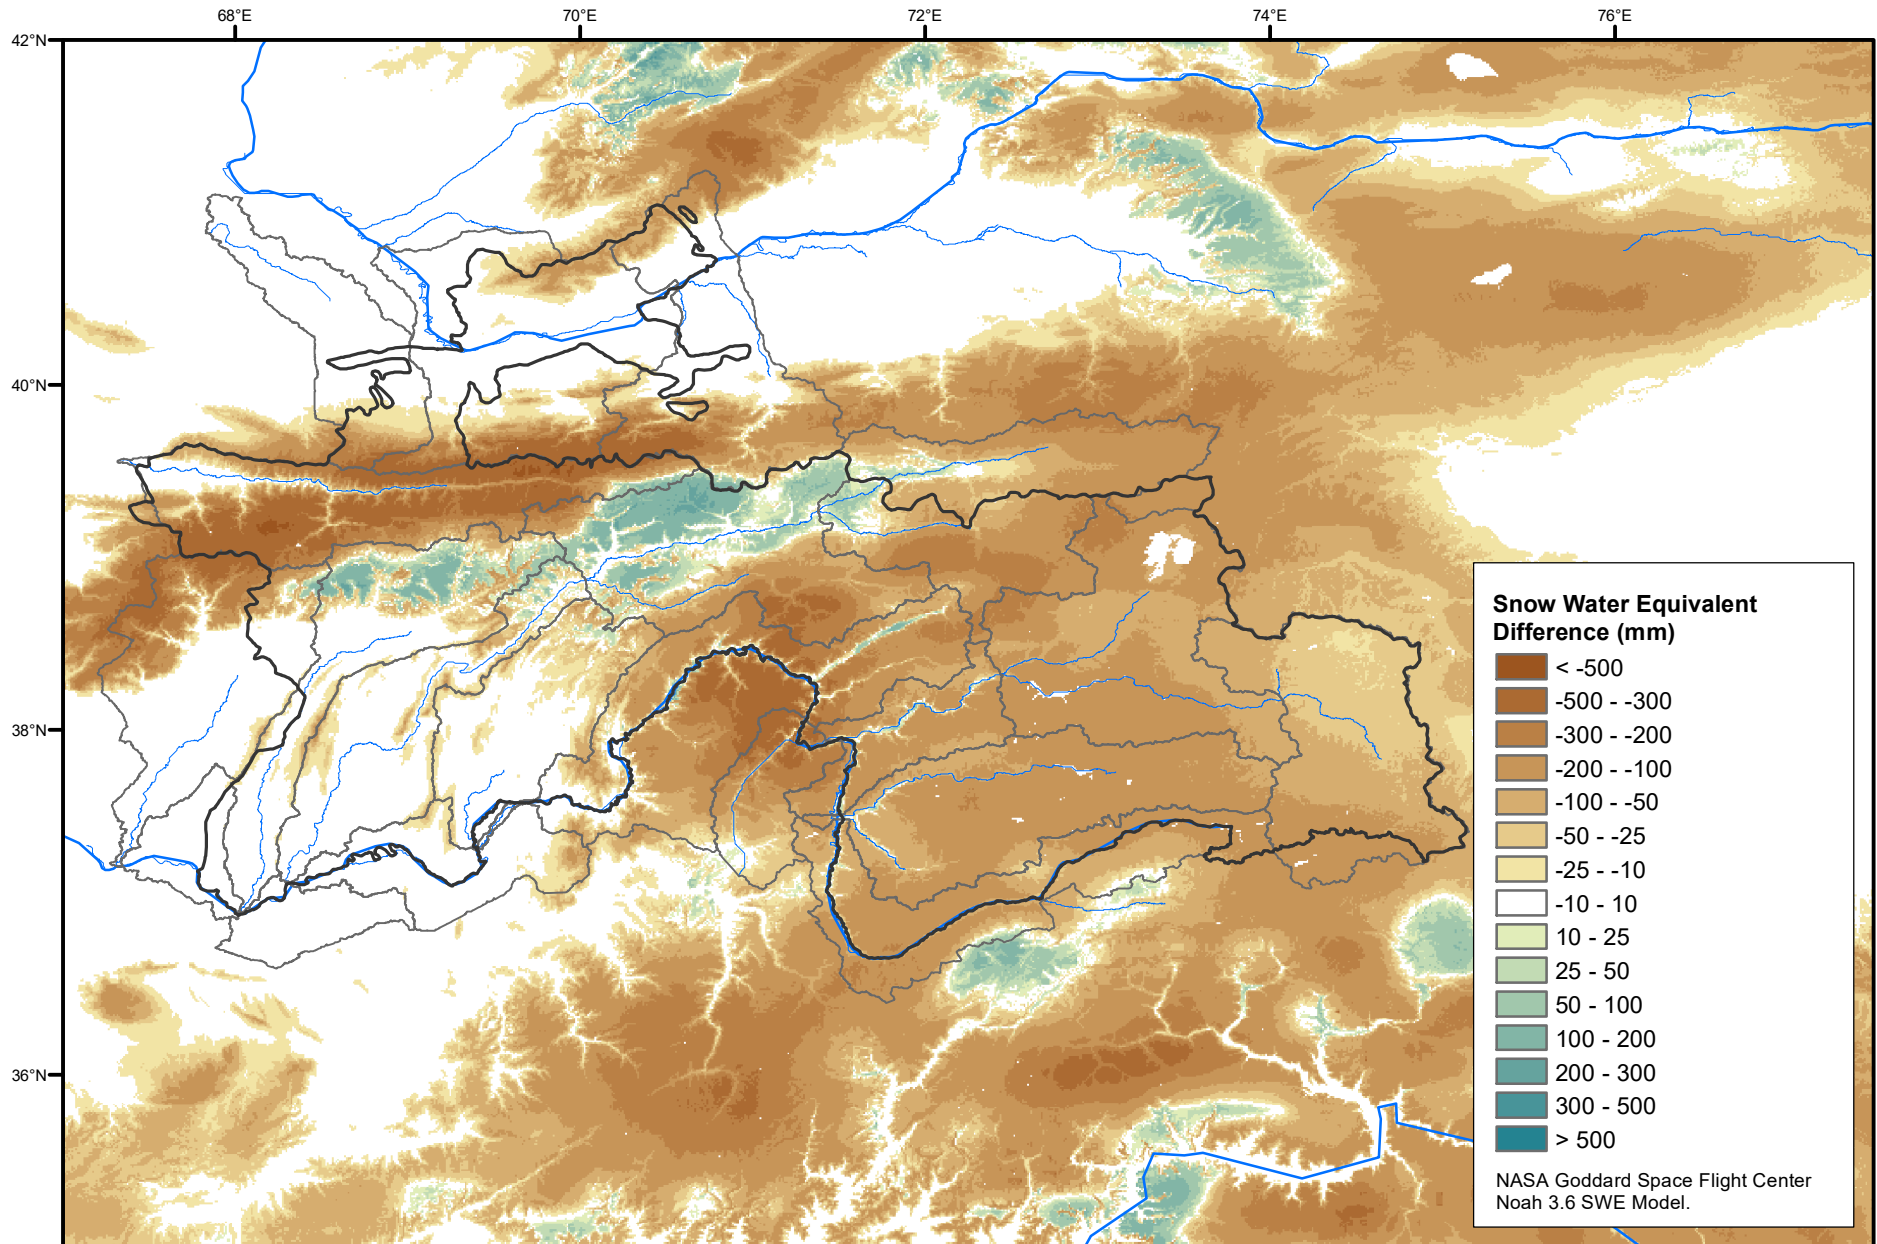

Daily Snow Water Equivalent Difference Anomaly

February 16, 2021 minus Average (2002-2016)

Map created by USGS/EROS