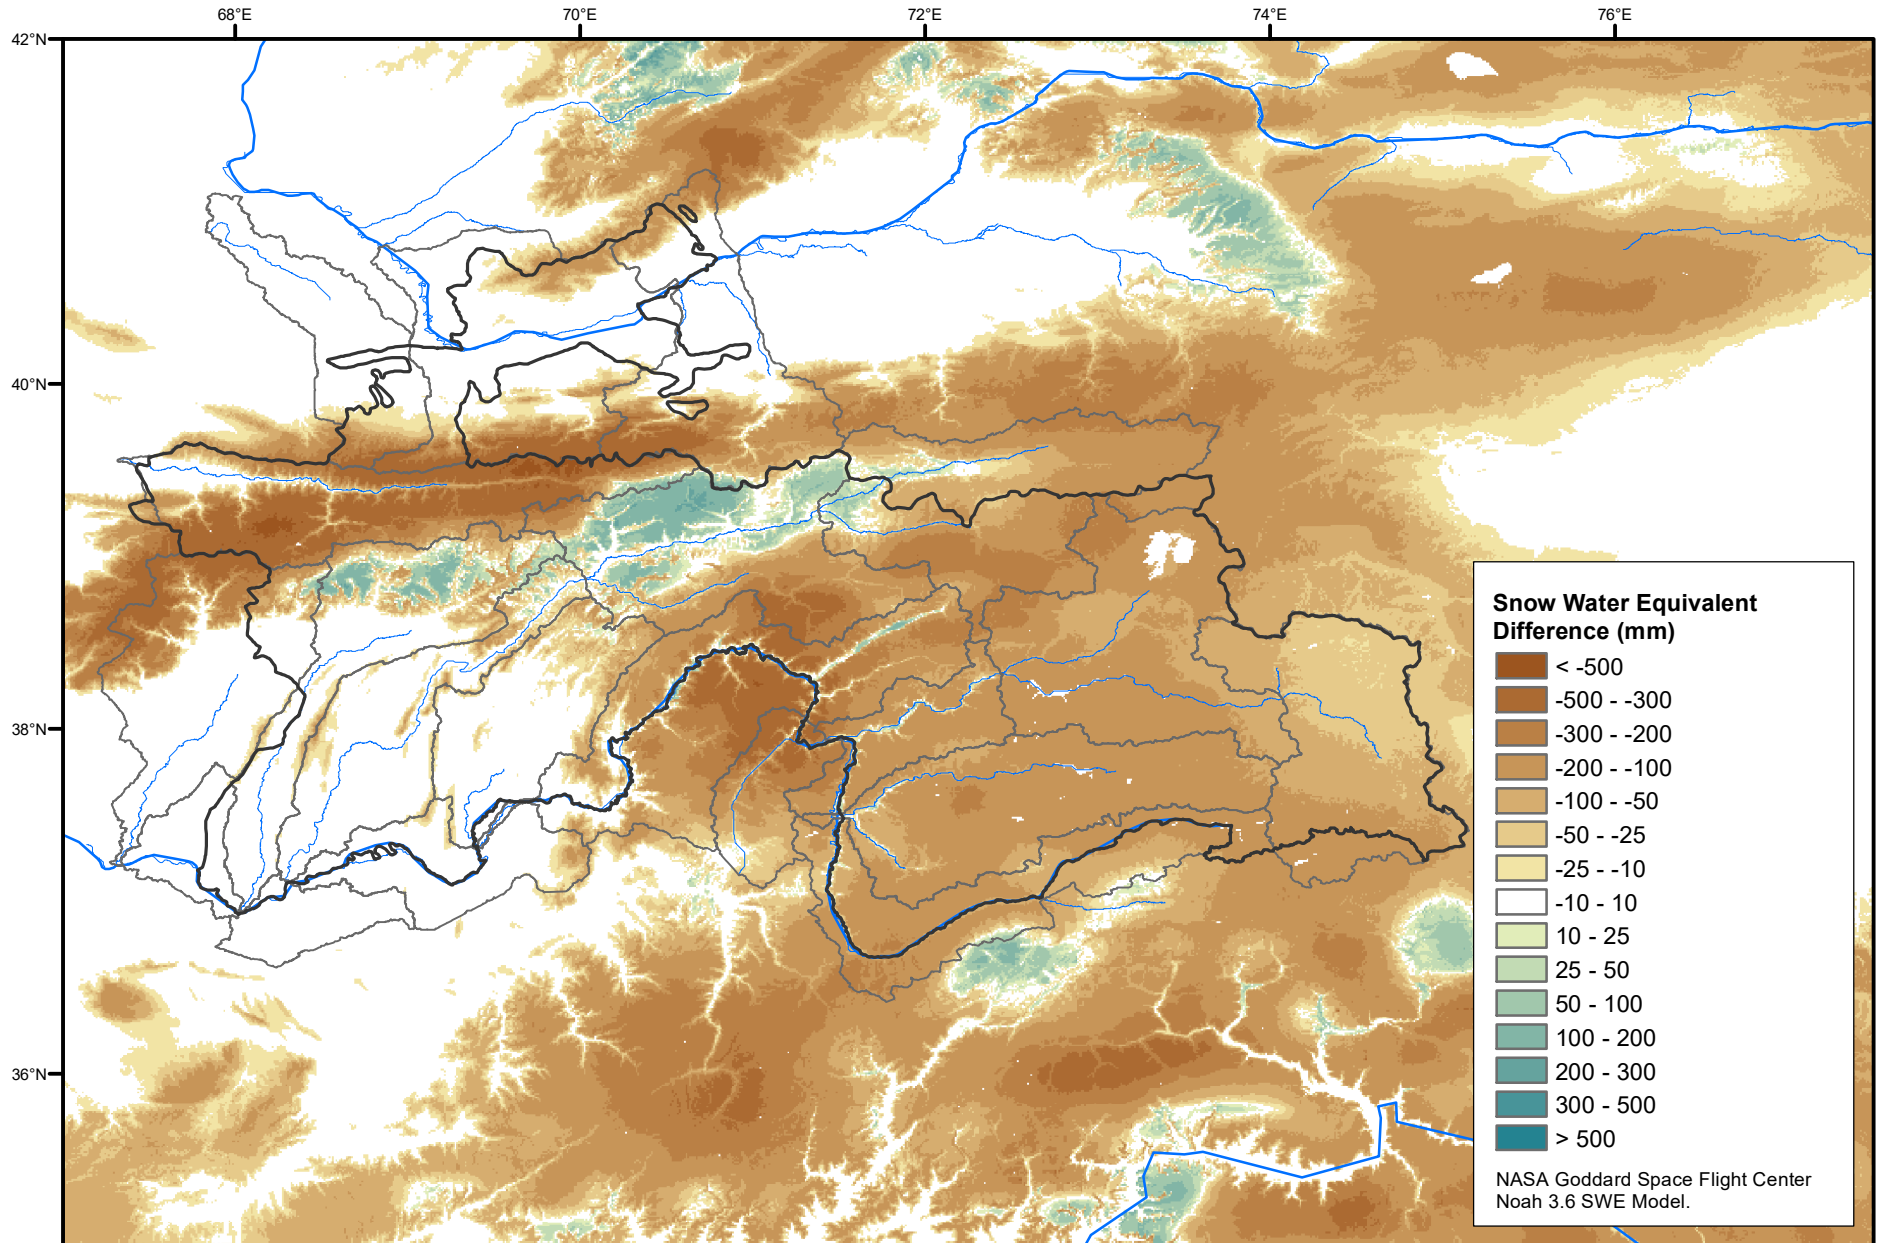

Daily Snow Water Equivalent Difference Anomaly

February 19, 2021 minus Average (2002-2016)

Map created by USGS/EROS