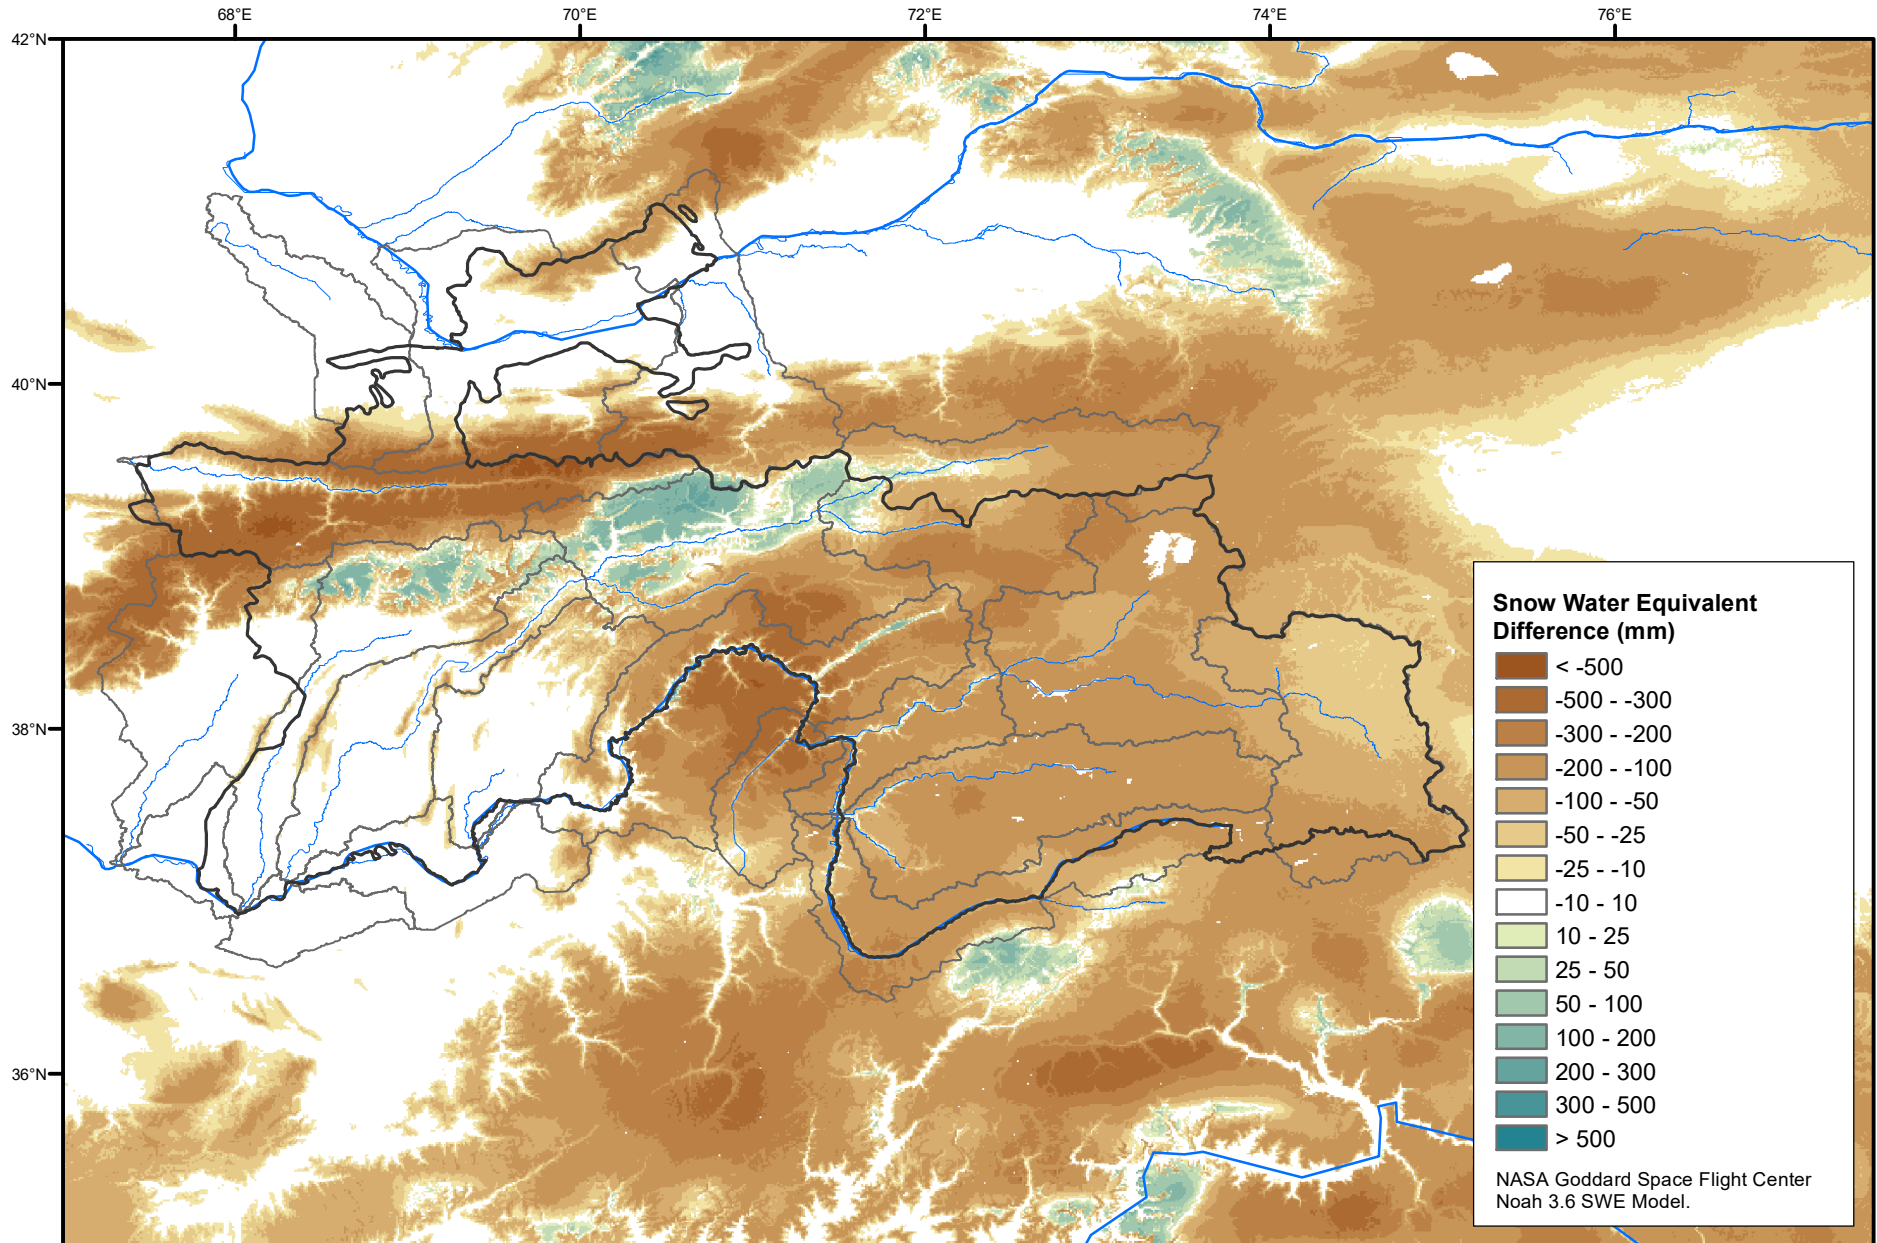

Daily Snow Water Equivalent Difference Anomaly

February 20, 2021 minus Average (2002-2016)

Map created by USGS/EROS