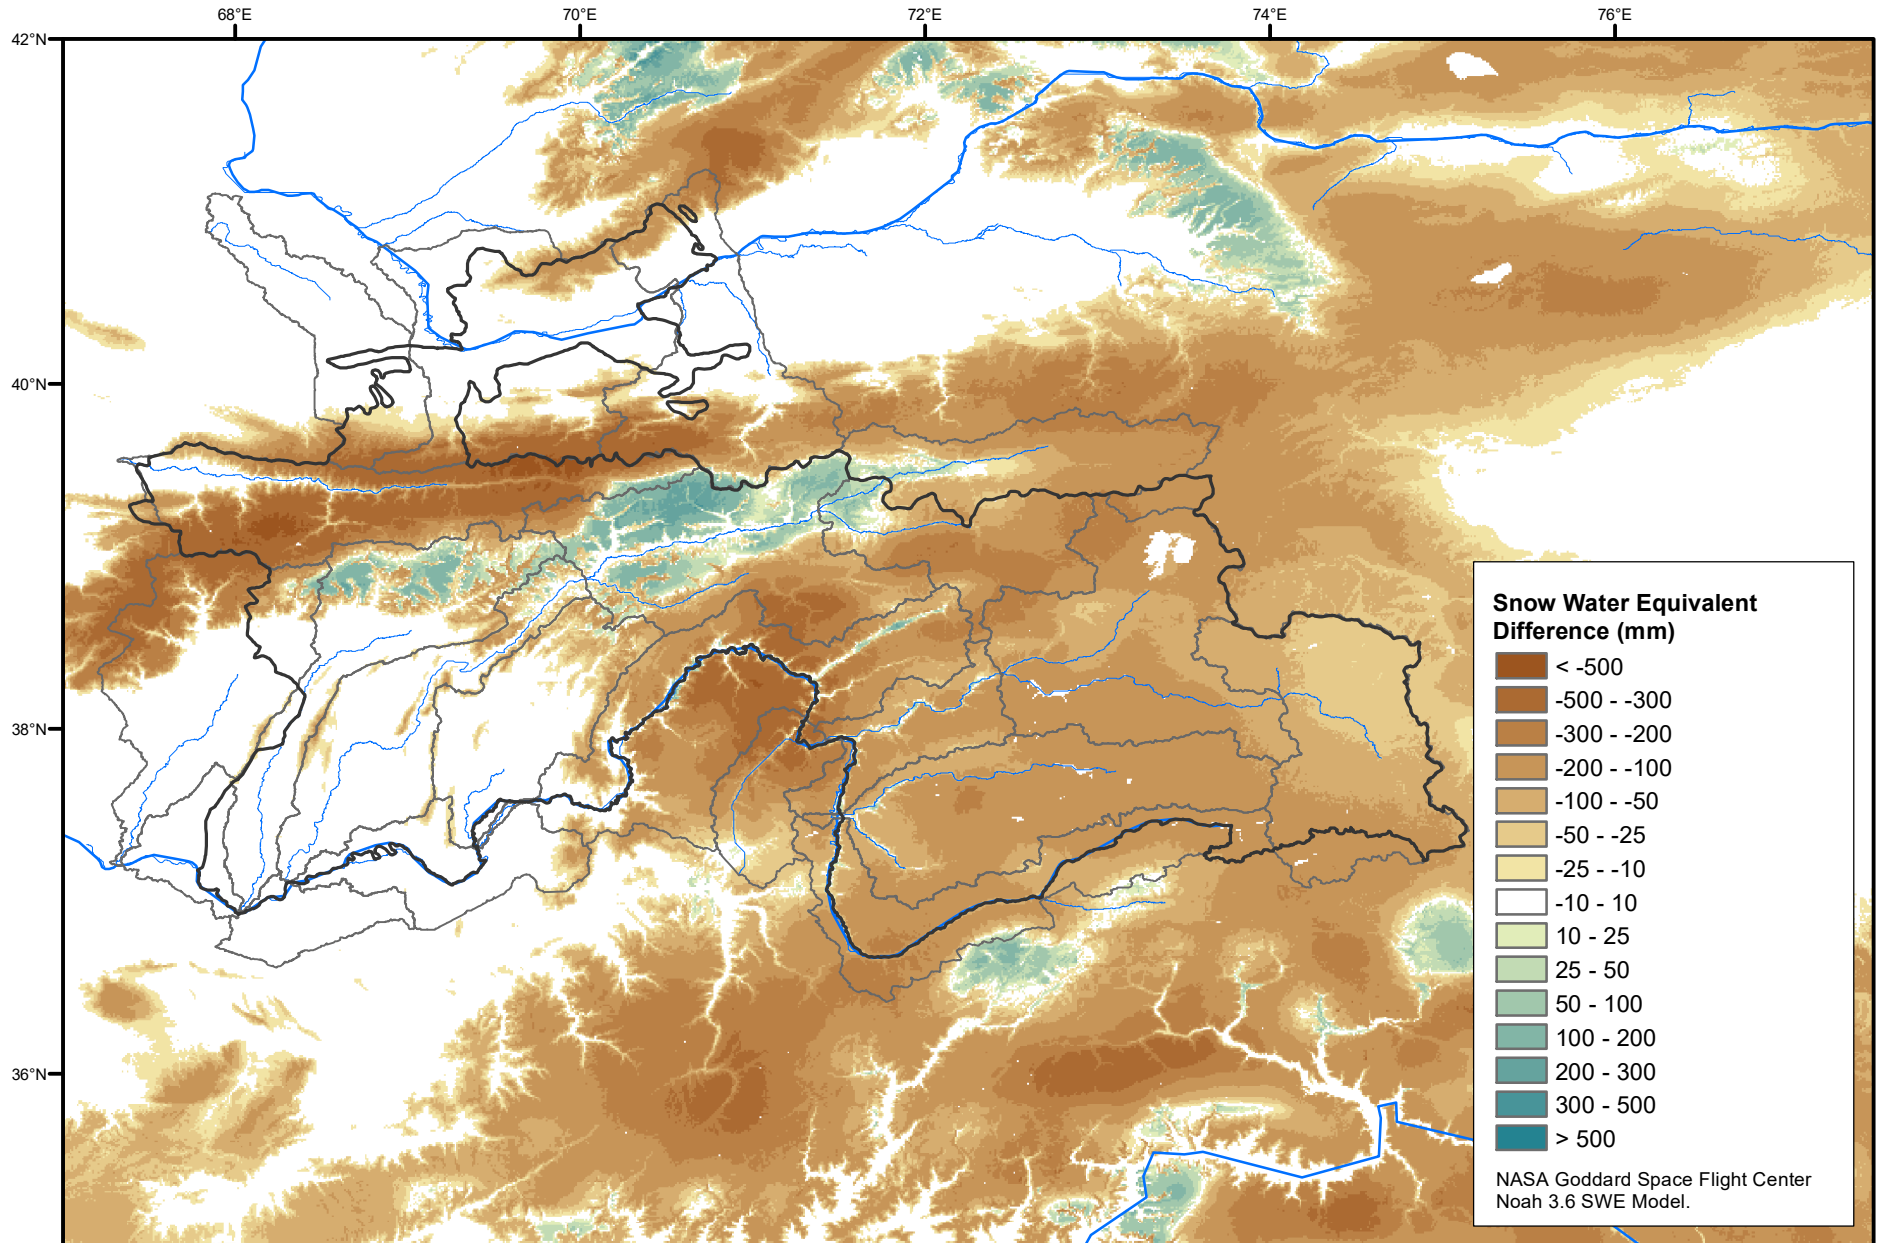

# Daily Snow Water Equivalent Difference Anomaly

February 22, 2021 minus Average (2002-2016)

Map created by USGS/EROS